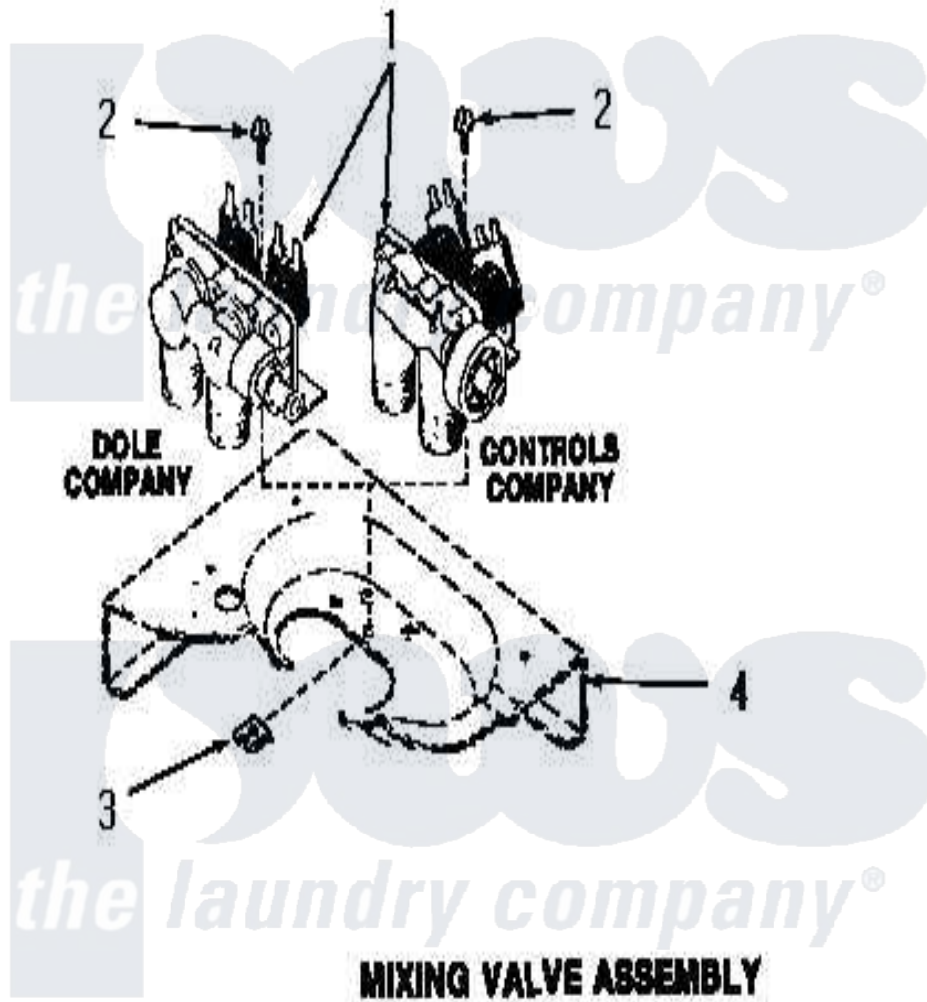

Amana FA6191 14 - MIXING VALVE ASSY

Amana Residential Amana FA6191 Washer Parts Parts Diagram 14 - MIXING VALVE ASSY
Click on the part number to view part

Item	Original Part Number	Replaced By	Status	Part Description
1	25832	205613		Water Valve
2	23962	W10116760		Screw
3	23277		Not Available	NUT,SPEED
4	Y00000000		Not Available	SEE NOTE CABINET TOP