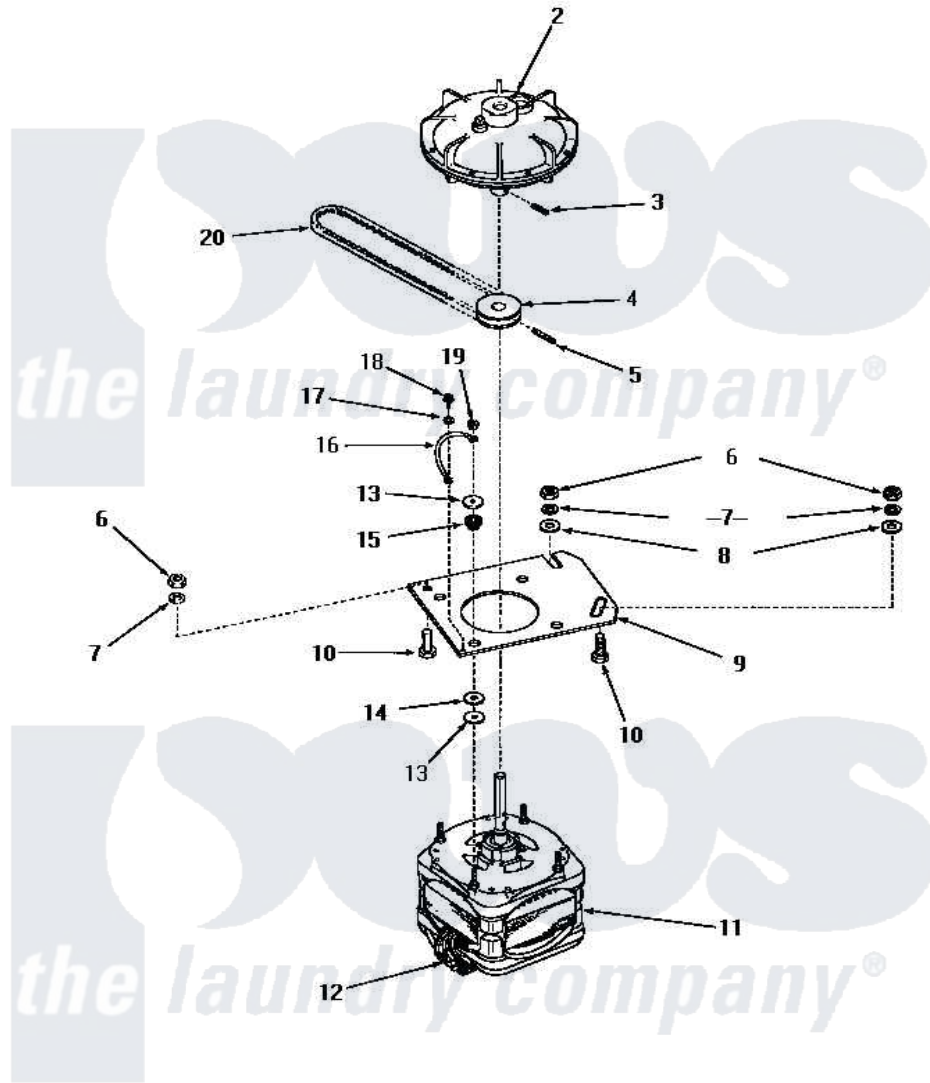

Amana FA6191 15 - MOTOR, FLUID DRIVE & PUMP BELT

MOTOR, FLUID DRIVE AND PUMP BELT

Amana [Residential Amana FA6191 Washer Parts](#) Parts Diagram 15 - MOTOR, FLUID DRIVE & PUMP BELT
 Click on the part number to view part

Item	Original Part Number	Replaced By	Status	Part Description
2	24706			Assembly, Fluid Drive
3	24703		Not Available	PIN,ROLL
4	26116			Pulley, Drive
5	23750			Pin, Roll
6	20274	62739		Nut, Lock
7	20277			Lockwasher, 3/8 Std X 3
8	20279			Washer, 13/32 ID x 13/16 OD
9	23769		Not Available	PLATE,MOUNTING
10	20255		Not Available	SCREW,3/8-16 X 1 HEX H
11	26069			X Assembly, Motor And Pulley
12	24142		Not Available	SWITCH,MOTOR
"	24139		Not Available	SWITCH,MOTOR
13	20103	M0270519		Washer
14	20104			Washer
15	20102		Not Available	WASHER
16	25484		Not Available	GROUND WIRE

17	21735	Not Available	LOCKWASHER, No. 10 INTSHKP
18	20530		Screw, 10-24 x 3/8 Hex
19	23604		Nut, Hex 10-32 Lock
20	23759	Not Available	BELT
NI	20299	Not Available	FLUID DRIVE FLUID-BULK