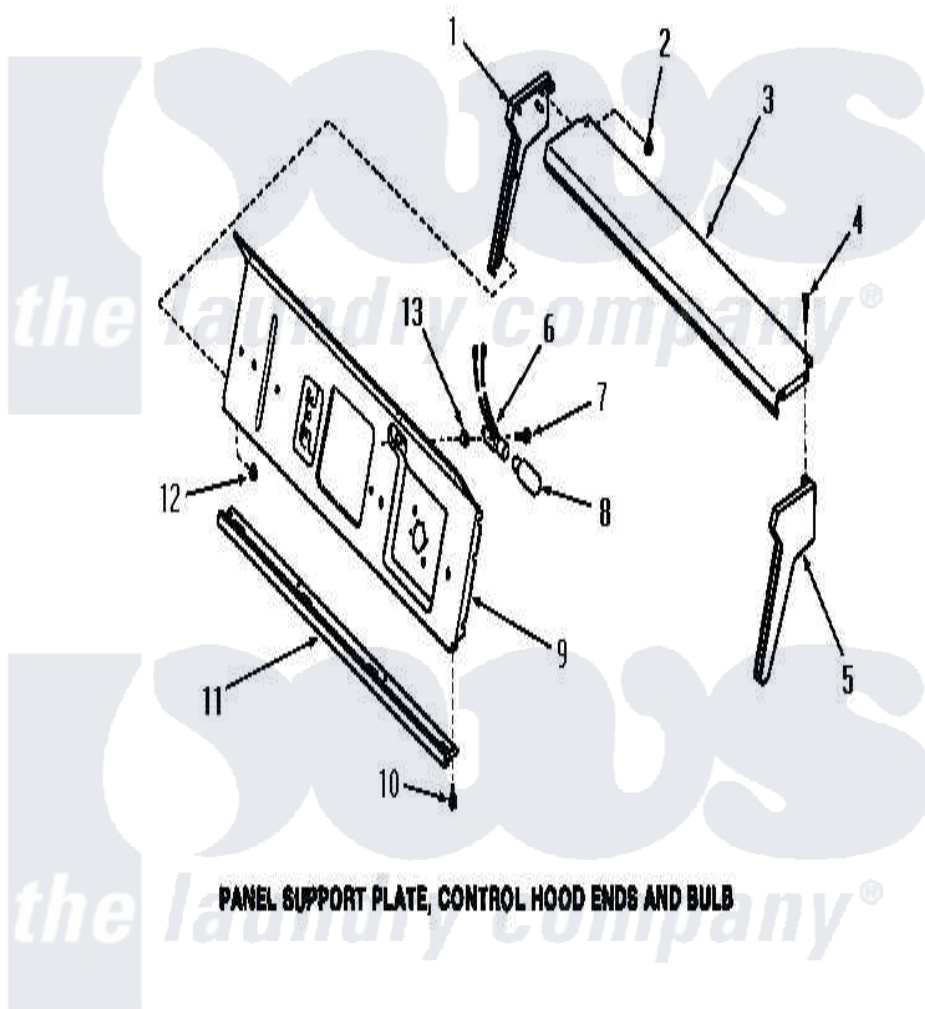

Amana FA6191 16 - PANEL SUPP PLATE, CTRL HOOD ENDS & BULB

Amana [Residential Amana FA6191 Washer Parts](#) Parts Diagram 16 - PANEL SUPP PLATE, CTRL HOOD ENDS & BULB

[Click on the part number to view part](#)

Item	Original Part Number	Replaced By	Status	Part Description
1	23367		Not Available	WIRING DIAGRAM
2	23409		Not Available	NUT
3	23383		Not Available	CONTROL HOOD TOP
4	25232		Not Available	SCREW,8AB-18X7/8 OVAL
5	23368	25190SPQ		Hood End
6	Y22368		Not Available	BULB RECEPTACLE
7	20268	80399		SCREW Pan Head CR Rec 832x281
8	21608	A3167501		Lamp Oven, Int.
9	24754		Not Available	PANEL SUPPORT PLATE
10	23222	3177991		Screw
11	23390		Not Available	PANEL TRIM
12	23409		Not Available	NUT
13	22378		Not Available	NUT