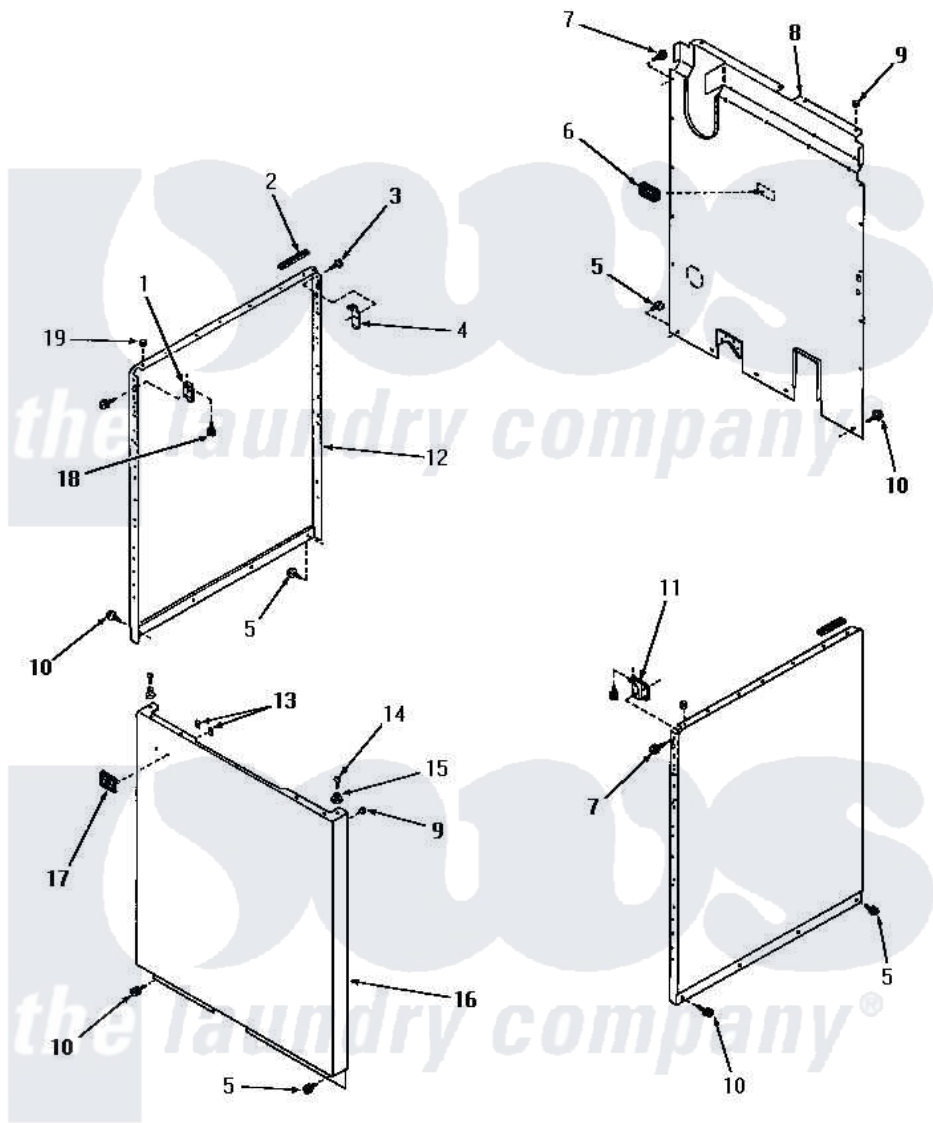

# Amana FA6191 17 - PANELS

## PANELS

Amana [Residential Amana FA6191 Washer Parts](#) Parts Diagram 17 - PANELS  
 Click on the part number to view part

Item	Original Part Number	Replaced By	Status	Part Description
1	26691		Not Available	BRACKET,HOLD DOWN-L.H.
2	<a href="#">80312</a>			Bumper Pad
3	51784		Not Available	SCREW,10B-16 X 1/2 HEX
4	<a href="#">52487</a>			Lug, Hold-Down
5	26415	<a href="#">27001200</a>		Screw
6	23257		Not Available	PAD,BUMPER
7	51784		Not Available	SCREW,10B-16 X 1/2 HEX
8	24342GR		Not Available	REAR PANEL, GRAY
9	<a href="#">20387</a>			Bumper
10	26592		Not Available	HEX HEAD SCREW
11	26690		Not Available	BRACKET,HOLD DOWN-R.H.
12	24336W		Not Available	xREPLACE
"	24336C		Not Available	SIDE PANEL, RIGHT OR LEFT, COP
"	24336H		Not Available	SIDE PANEL, RIGHT OR LEFT, HAR
"	24336A		Not Available	SIDE PANEL, RIGHT OR

13	22161	Not Available	LEFT, AVO
14	Q6535	Not Available	SCREW, 10B-16 X 3/4 ROU
15	23020	Not Available	MOUNT, PANEL
16	24687C	Not Available	FRONT PANEL, COPPERTONE
"	24687W	Not Available	FRONT PANEL, WHITE
"	24687H	Not Available	FRONT PANEL, HARVEST GOLD
"	24687A	Not Available	FRONT PANEL, AVOCADO
17	22086	Not Available	MONOGRAM
18	<a href="#">23008</a>		Screw, 10-24 X 3/4 Sems
19	<a href="#">21176</a>		Bumper