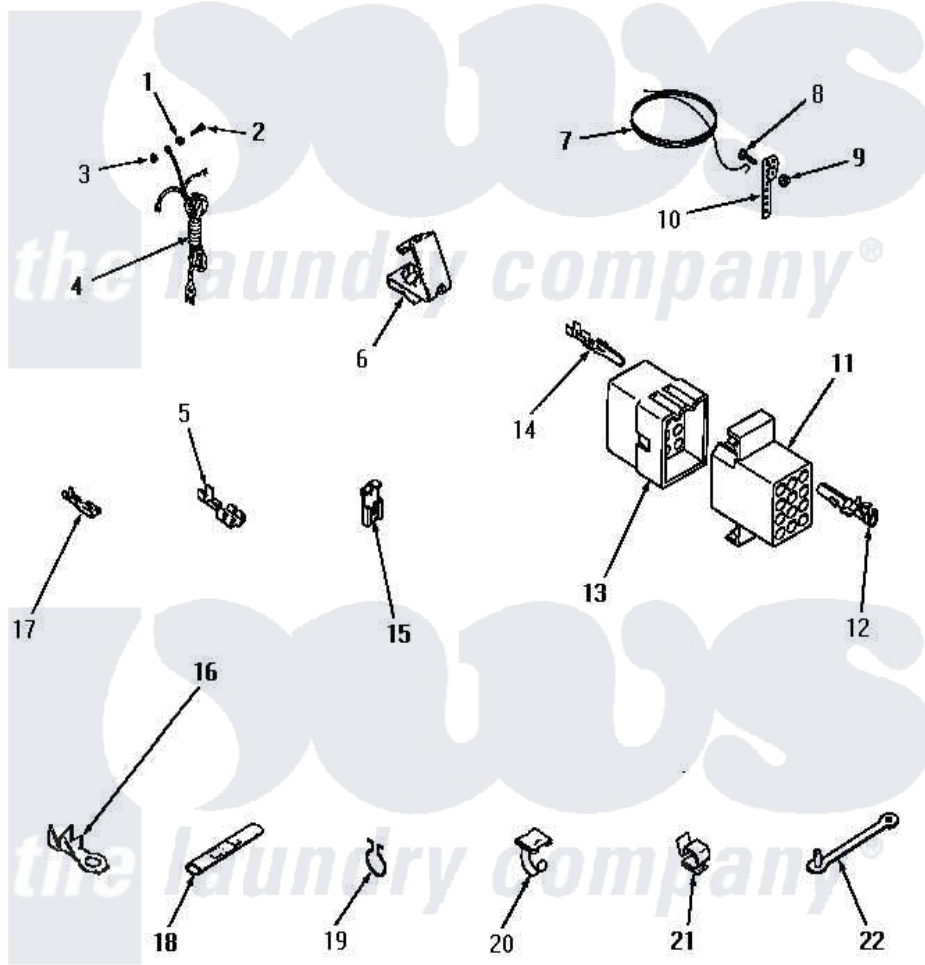

Amana FA6191 18 - POWER CORD, WIRE & TERMINALS

POWER CORD, WIRE AND TERMINALS

Amana [Residential Amana FA6191 Washer Parts](#) Parts Diagram 18 - POWER CORD, WIRE & TERMINALS
 Click on the part number to view part

Item	Original Part Number	Replaced By	Status	Part Description
1	03815			Lockwasher, No.10 Ext Shk
2	20267			Screw, 10-24 X 3/8 Round
3	03673		Not Available	NUT
4	22660		Not Available	POWER CORD AND PLUG
5	Y00119		Not Available	SPADE TERMINAL(18 GAUGE) (1/4 INCH-(1) 18 GAUGE WIRE)
6	00158		Not Available	GROUND CLIP
7	Y21429		Not Available	GROUND WIRE
8	21431		Not Available	ROUND HEAD SCREW
9	Y20278		Not Available	LOCKWASHER
10	21430		Not Available	STRAP,GROUND
11	23042		Not Available	RECEPTACLE
"	Y23034	26163		Receptacle, 9 Circuit
"	23036			Receptacle, 12 Circuit
"	23038		Not Available	RECEPTACLE,15 CIRCUIT
"	23039	697780		Receptacle,

12	Y00117	5011-XX		093 Female Socket
13	23035		Not Available	PLUG,12 CIRCUIT
"	23033			Plug, 9 Circuit
"	23037			Plug, 15 Circuit
"	23041			Plug, 6 Circuit
"	23040			Plug-3 Circuit
14	Y00116			Terminal, Pin-Male
15	Y00120			Terminal, Flag-1/4 Fema
16	00110			No.10 18 Gauge Wire
17	00112			Terminal, Spade-3/16 Fe
18	21091		Not Available	CONNECTOR TWO 1/4 INCH MALE
19	51291			Clip, Wire
20	21793		Not Available	CABLE CLIP
21	21036			Clip, Cable
22	22837		Not Available	STRAP, WIRE