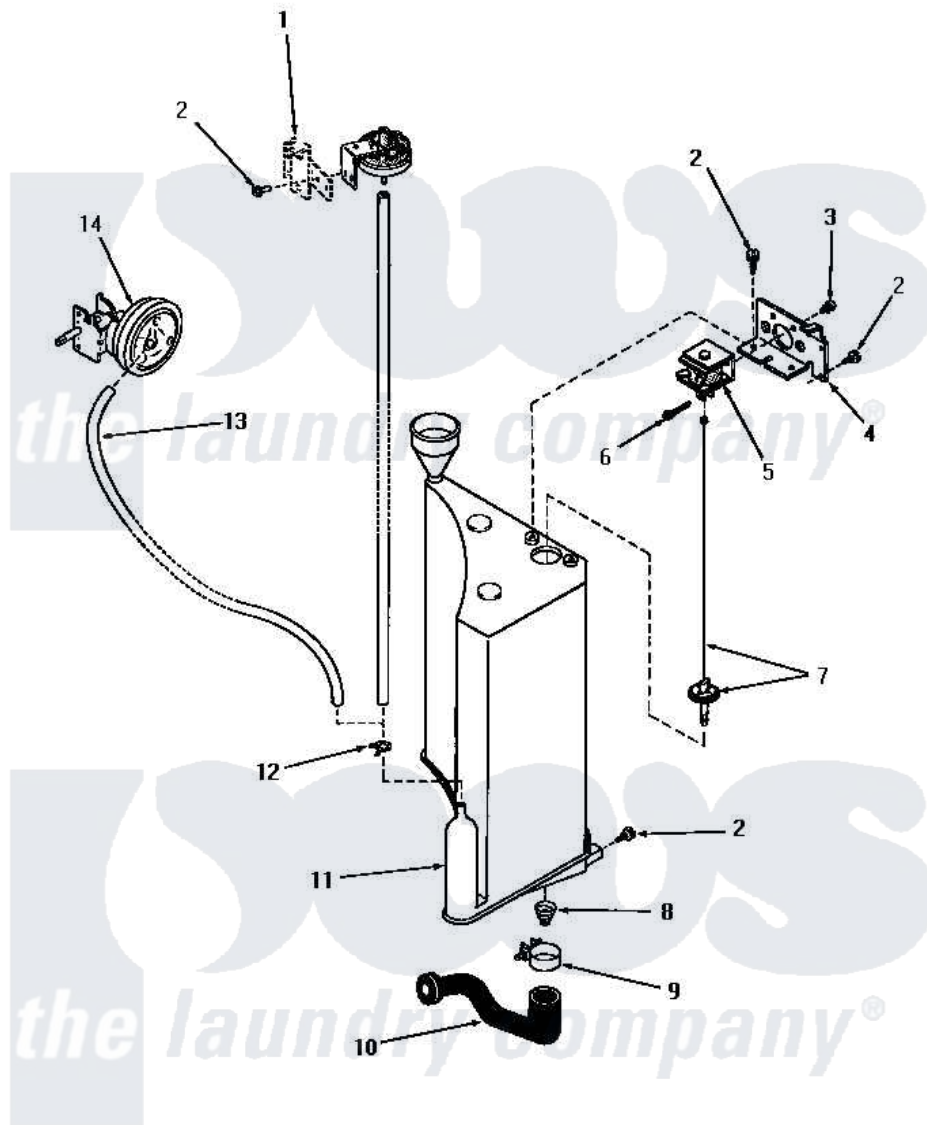

# Amana FA6191 19 - PRESSURE SWITCH, RESERVOIR & DRAIN VALVE

**PRESSURE SWITCH, RESERVOIR AND DRAIN VALVE**

Amana [Residential Amana FA6191 Washer Parts](#) Parts Diagram 19 - PRESSURE SWITCH, RESERVOIR & DRAIN VALVE

[Click on the part number to view part](#)

Item	Original Part Number	Replaced By	Status	Part Description
1	Y00000000		Not Available	SEE NOTE TOP HOLD-DOWN BRACKET, LEFT-FRONT
2	51784		Not Available	SCREW,10B-16 X 1/2 HEX
3	<a href="#">Y03950</a>			Screw, 10-32 x 5/16 Sems
4	Y26000		Not Available	BRACKET
5	25999		Not Available	SOLENOID,DRAIN VALVE
6	<a href="#">20248</a>			Pin, Cotter
7	<a href="#">26244</a>			Assembly, Plunger-Drain Val
8	25997		Not Available	SPRING,DRAIN VALVE
9	20824		Not Available	HOSE CLAMP
10	<a href="#">25998</a>			Hose, Drain-Pressure Ta
11	25993		Not Available	RESERVOIR
12	Y22294	<a href="#">596669</a>		Clamp, Manifold
13	24444		Not Available	NO LONGER AVAILABLE
14	26051		Not Available	SWITCH,PRESSURE