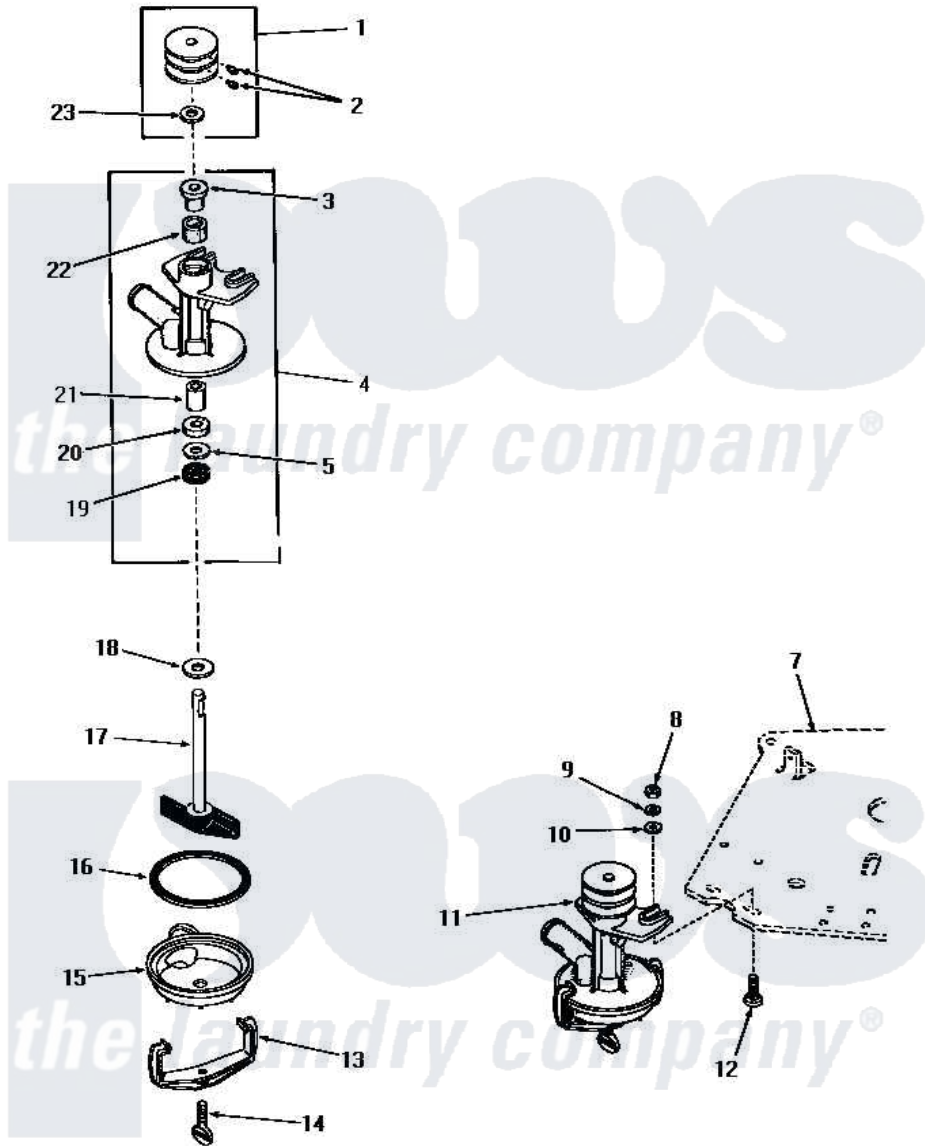

Amana FA6191 20 - PUMP ASSY

PUMP ASSEMBLY

Amana [Residential Amana FA6191 Washer Parts](#) Parts Diagram 20 - PUMP ASSY
 Click on the part number to view part

Item	Original Part Number	Replaced By	Status	Part Description
1	23770		Not Available	ASSY,PULLEY
2	02771			Screw, 1/4-20 x 3/8 Hex S
3	20072			Bearing
4	20763		Not Available	PUMP BODY
5	20093			Washer, 29/64 ID x 63/64 OD
7	Y00000000		Not Available	SEE NOTE MOUNTING PLATE
8	20275	27001225		Nut, Jam Mid Lock 1/4-20
9	03189			LoCkwasher, 1/4 Std-C P
10	20176			Washer, .2656 ID x 9/16 OD
11	25178		Not Available	ASSY,PUMP
12	24390			Bolt
13	20066			Clamp, Pump
14	20161			Screw, 5/16-18 X 1-1/16
15	04316		Not Available	BOTTOM,PUMP
16	20097		Not Available	GASKET
17	04372		Not Available	ASSY,IMPELLER

18	20099		Washer, .440idx1.125odx
19	20095		Seal
20	20094		Packing Material
21	20071		Bearing
22	26479		Wick
23	26919	Not Available	WASHER,PUMP PULLEY
NI	131P3		Kit, Pump Kt85