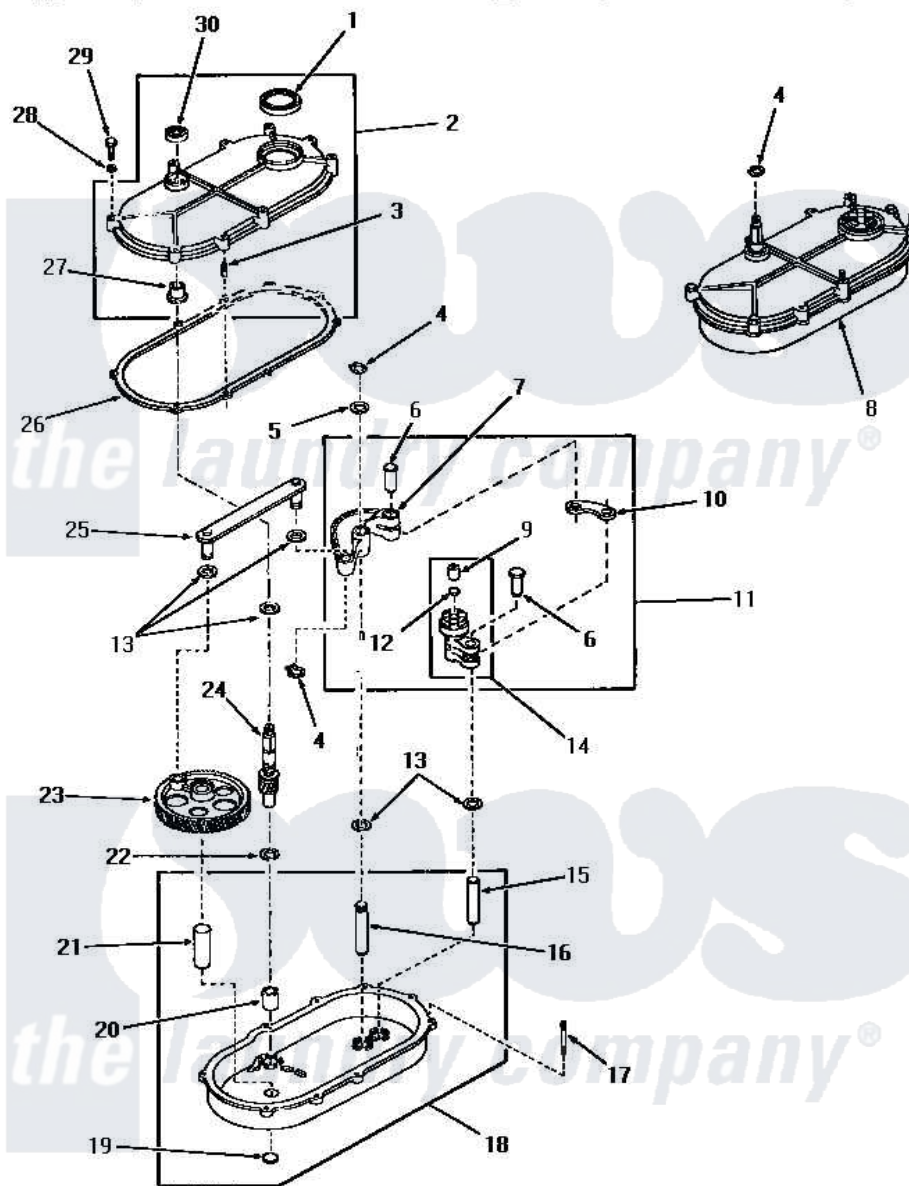

Amana FA6191 21 - TRANSMISSION ASSY

TRANSMISSION ASSEMBLY

Amana [Residential Amana FA6191 Washer Parts](#) Parts Diagram 21 - TRANSMISSION ASSY
 Click on the part number to view part

Item	Original Part Number	Replaced By	Status	Part Description
1	20199			Seal
2	20216		Not Available	ASSY,TRANSMISSION COVE
3	20197		Not Available	DOWEL PIN
4	23751			Ring, Retaining
5	20212	35092		Washer, 3628id X 1.00 X .056
6	01690			Pin, Link
7	05005	05005P		Assembly
8	23828			Assembly, Transmission
9	01711		Not Available	BEARING
10	Y04999		Not Available	LINK
11	20220			Assembly, Rocker Arm
12	Y02479			Disc, Expansion
13	01791			Washer, .626 X 1.125 X1
14	20219	30927P		Assembly Clutch Arm
15	01688		Not Available	PIN
16	24817		Not Available	PIN,ROCKER ARM

17	20155		Not Available	STUD,DOUBLE END 1/4-20
18	23927		Not Available	ASSY,TRANSMISSION xREPLACE
19	Y02769			Disc
20	01993			Bearing, 7/8odx5/8id
21	03477		Not Available	PIN
22	20198	41813		Csa 20198 20 4w 19 Deg Cc
23	02175		Not Available	GEAR,CRANK
24	23645			Pinion
25	03969	03969P		Rod Connecting
26	20059			Gasket
27	20082			Bearing
28	03189			LoCkwasher, 1/4 Std-C P
29	20257		Not Available	SCREW,1/4-20 X 1-1/4 H
30	20200			Seal
NI	02528	02528P		Grease Transmission Mobil 209