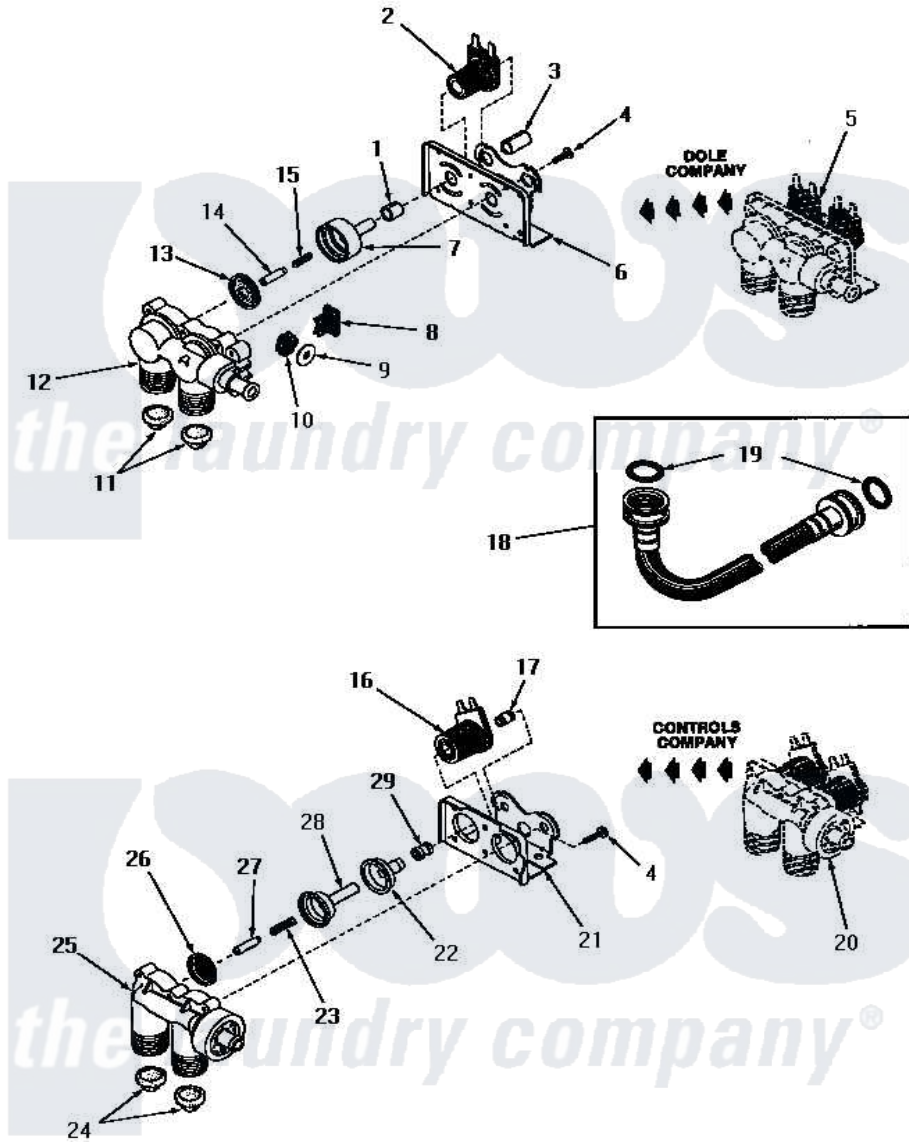

# Amana FA6300 01 - 25832 & 25833 MIXING VALVE ASSEMBLIES

**25832 and 25833 MIXING VALVE ASSEMBLIES**  
(See Page 18 for complete assembly)

Amana [Residential Amana FA6300 Washer Parts](#) Parts Diagram 01 - 25832 & 25833 MIXING VALVE ASSEMBLIES  
Click on the part number to view part

Item	Original Part Number	Replaced By	Status	Part Description
1	24129		Not Available	SLEEVE,SHORT
2	24126	<a href="#">33930</a>		Valve, Mixing
3	24128		Not Available	SLEEVE,LONG
4	25817C		Not Available	SCREW
5	Y00000000		Not Available	SEE NOTE MIXING VALVE ASSEMBLY
6	Y24127		Not Available	MOUNTING BRACKET
7	<a href="#">24130</a>			Guide, Armature
8	Y24135		Not Available	PLUG,FLOW REGULATOR
9	23224G		Not Available	DIFFUSER
10	<a href="#">23224C</a>			Regulator, Flow
11	24122	<a href="#">22002960</a>		Strainer, Washer Inlet
12	<a href="#">24125</a>			Body, Valve
13	24134		Not Available	DIAPHRAGM
14	24132		Not Available	ARMATURE
15	24131		Not Available	SPRING
16	24596A		Not Available	SOLENOID

17	25817M	Not Available	SOLENOID PLUG
18	20241	<a href="#">EZ20241</a>	20 x 24 x 1 Filter 1 Metal Side
19	20290	<a href="#">Y013783</a>	Washer, Inlet Hose
20	Y00000000	Not Available	SEE NOTE MIXING VALVE ASSEMBLY
21	25817B	Not Available	MOUNTING BRACKET
22	25817E	Not Available	SLEEVE, GUIDE xREPLACE
23	25817G	Not Available	SPRING
24	24122	<a href="#">22002960</a>	Strainer, Washer Inlet
25	24123	Not Available	VALVE BODY
26	25817K	Not Available	DIAPHRAGM
27	25817H	Not Available	ARMATURE
28	25817F	Not Available	ARMATURE GUIDE
29	25817D	Not Available	SLEEVE ADAPTER