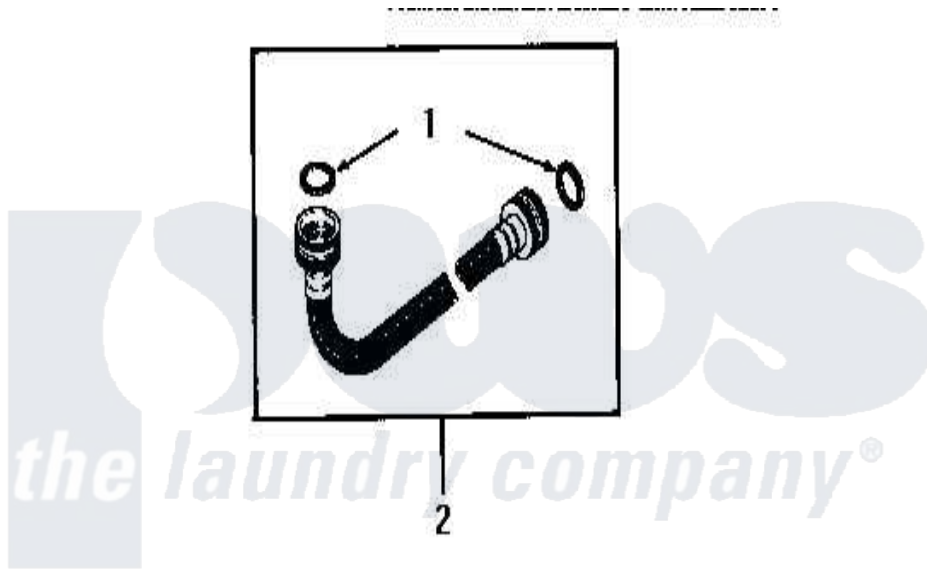

Amana FA6300 02 - ACCESSORIES

Amana [Residential Amana FA6300 Washer Parts](#) Parts Diagram 02 - ACCESSORIES
 Click on the part number to view part

Item	Original Part Number	Replaced By	Status	Part Description
1	20290	Y013783		Washer, Inlet Hose
2	20618	21001467		Hose- 10'
"	20617		Not Available	HOSE, INLET (8 FT)
3	25863	16272		Connector, Straight
4	20616		Not Available	EXTENSION, DRAIN HOSE (1 FT)
NI	258P3		Not Available	KIT,CAPACITOR