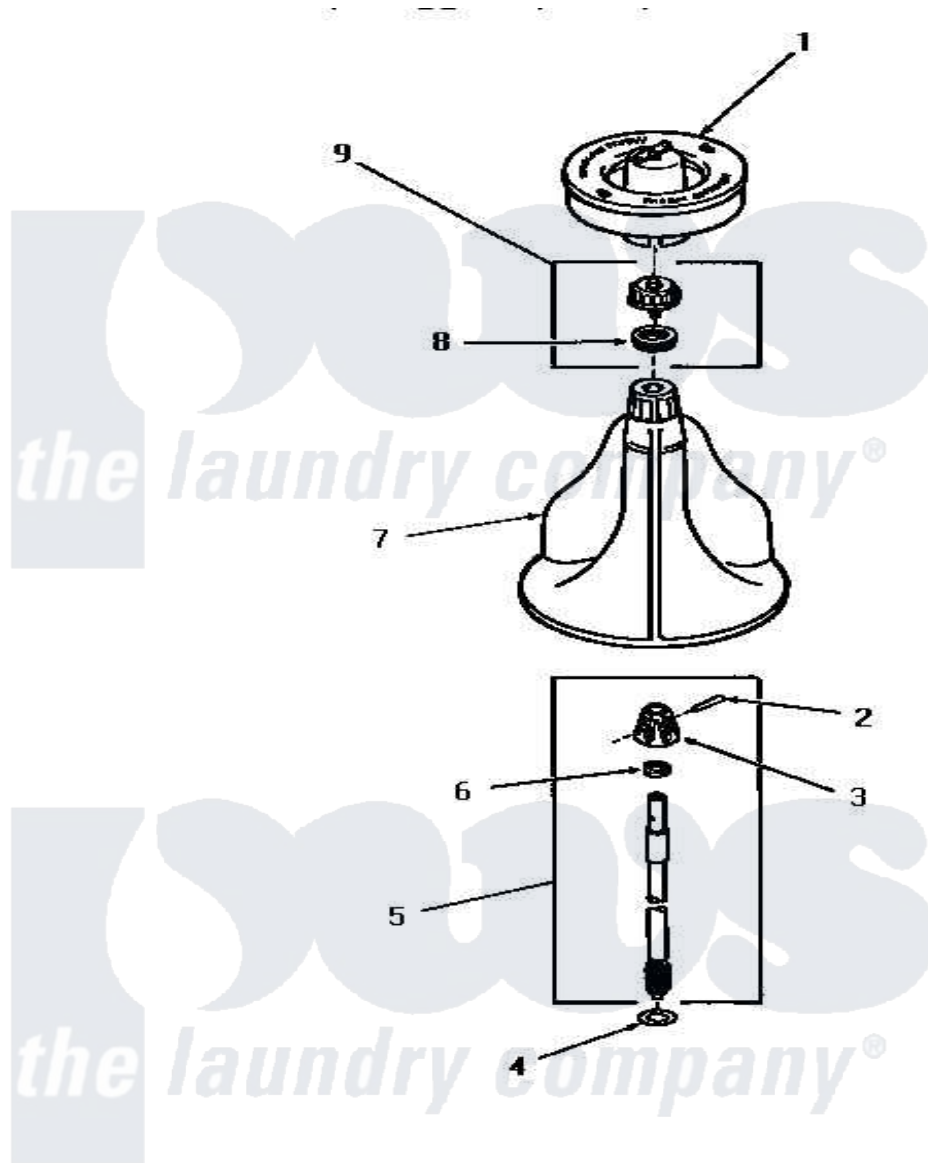

Amana FA6300 04 - AGITATOR, SHAFT & FABRIC SOFTENER DISP

AGITATOR, SHAFT AND FABRIC SOFTENER DISPENSER

Amana [Residential Amana FA6300 Washer Parts](#) Parts Diagram 04 - AGITATOR, SHAFT & FABRIC SOFTENER DISP
 Click on the part number to view part

Item	Original Part Number	Replaced By	Status	Part Description
1	23546		Not Available	ASSY,DISPENSER-FAB-SOF
2	20243			Pin, Taper
3	20056		Not Available	BLOCK, DRIVE
4	22135			Washer
5	21751	21751P		Assyshaft
6	20057	222T017P01		Washer FIB 21/32 ID X 1156 OD X 1/8
7	25975		Not Available	ASSY,AGITATOR
8	21036			Clip, Cable
9	26015			Assembly, Cap And Ring-Agitator
"	26014			Assembly, Cap And Ring-Agitator