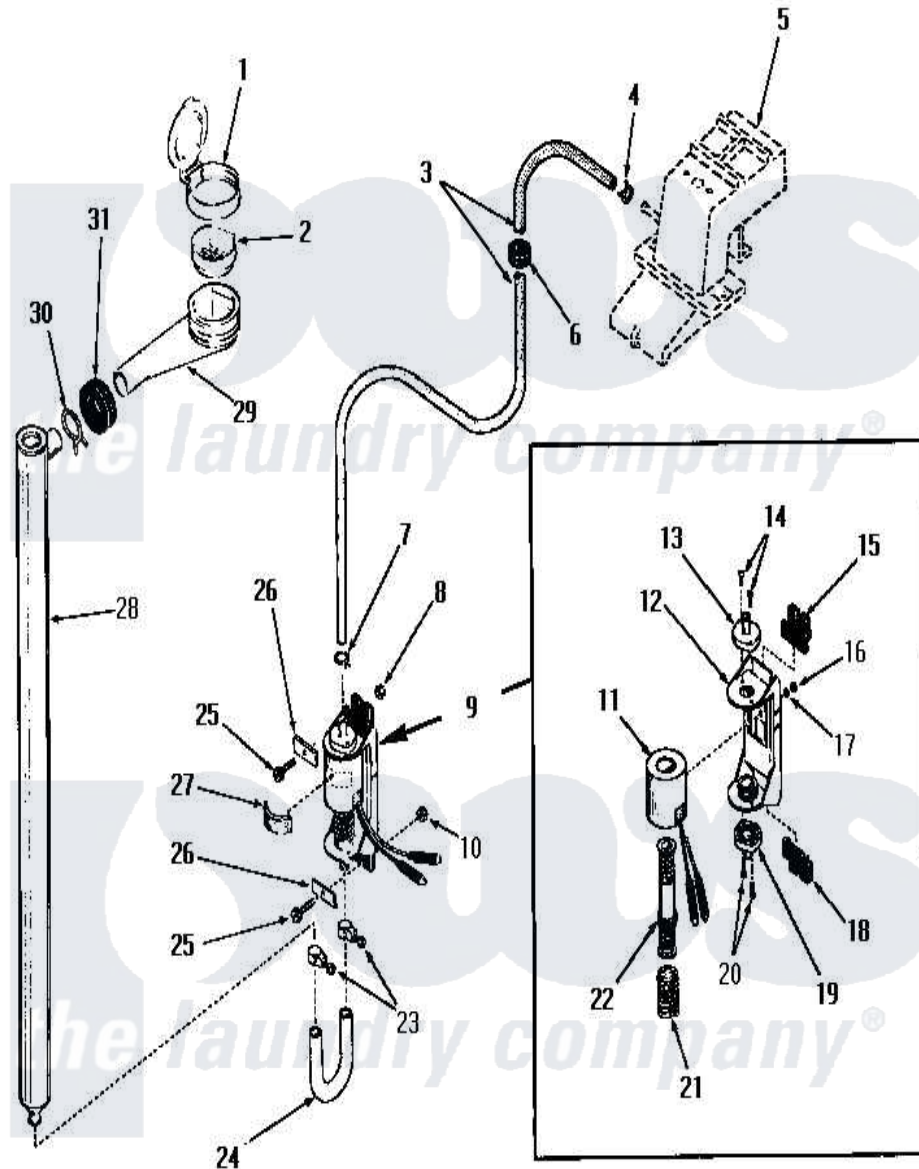

Amana FA6300 05 - BLEACH DISPENSER

Amana [Residential Amana FA6300 Washer Parts](#) Parts Diagram 05 - BLEACH DISPENSER
 Click on the part number to view part

Item	Original Part Number	Replaced By	Status	Part Description
1	22484		Not Available	BLEACH LID
2	21984			Cover, Dispenser
3	22300		Not Available	HOSE
4	23410		Not Available	HOSE CLAMP
5	Y00000000		Not Available	SEE NOTE WATER INLET
6	22299		Not Available	GROMMET
7	22295		Not Available	HOSE CLAMP
8	22001			Nut, 10-24 Nylon Hex BR
9	22337			Pump, Bleach
10	22001			Nut, 10-24 Nylon Hex BR
11	22337B		Not Available	COIL AND FRAME
12	22337A		Not Available	BASE
13	22337E		Not Available	HOSE CONNECTOR
14	51356		Not Available	SCREW,6-32 X 5/16 RD H
15	22337F		Not Available	ISOLATION MOUNT
16	22337G		Not Available	NUT

17	21735	Not Available	LOCKWASHER,No.10 INTSHKP
18	22337F	Not Available	ISOLATION MOUNT
19	22337E	Not Available	HOSE CONNECTOR
20	51356	Not Available	SCREW,6-32 X 5/16 RD H
21	22337D	Not Available	SPRING
22	22337C	Not Available	ARMATURE AND VALVE
23	24604	Not Available	HOSE CLAMP
24	22302	Not Available	HOSE
25	25989	Not Available	HEX HEAD SCREW
26	Y22287	Not Available	BLEACH PUMP BRACKET
27	25220	Not Available	BUMPER
28	22303	Not Available	TUBE,BLEACH
29	22377	Not Available	DISPENSER xREPLACE
30	Y03640	Not Available	CLAMP
31	20118	Not Available	GROMMET,1982 INV