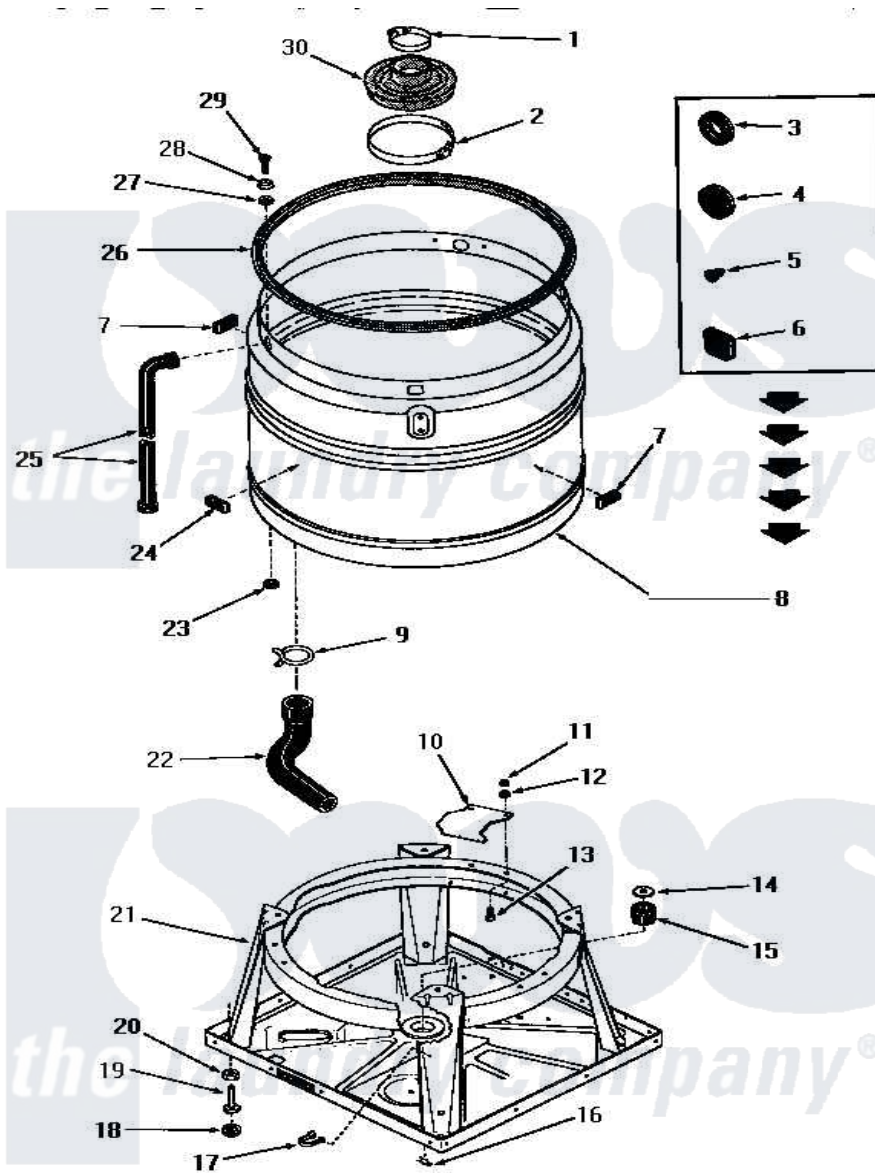

Amana FA6300 06 - BOOT, CHASSIS & DRAIN TUB

BOOT, CHASSIS AND DRAIN TUB

Amana [Residential Amana FA6300 Washer Parts](#) Parts Diagram 06 - BOOT, CHASSIS & DRAIN TUB
 Click on the part number to view part

Item	Original Part Number	Replaced By	Status	Part Description
1	20107			Upper Clamp
2	20108	F200201		Clamp Hose #56
3	20118		Not Available	GROMMET,1982 INV
4	20305	20-305		Sizzle Do Not Ship Ups
5	21393	21-393		Piezo Sounder
6	21651			Grommet
7	23258			Pad, Bumper
8	26034M		Not Available	ASSY,SPLASH TUB
9	10108			Seal
10	21905			Plate, Snubber
11	20275	27001225		Nut, Jam Mid Lock 1/4-20
12	03189			LoCkwasher, 1/4 Std-C P
13	02422			Screw, 1/4-20 X 1/2 HeX
14	20162		Not Available	SPACER
15	20195		Not Available	GROMMET
16	26012	2-6012		Blower Wheel

17	22837		Not Available	STRAP,WIRE
18	21749	40016001		Foot, Rubber
19	20409	22003428		Leg, Adjustable
20	Y21899	40038101		Nut, Leg
21	26028			Assembly, Chassis xReplace
22	25112			Hose
23	20115			Grommet
24	23257		Not Available	PAD,BUMPER
25	22818		Not Available	HOSE
26	21233		Not Available	GASKET
27	20112			Grommet
28	20111			Washer
29	20259		Not Available	SCREW
30	20129		Not Available	BOOT