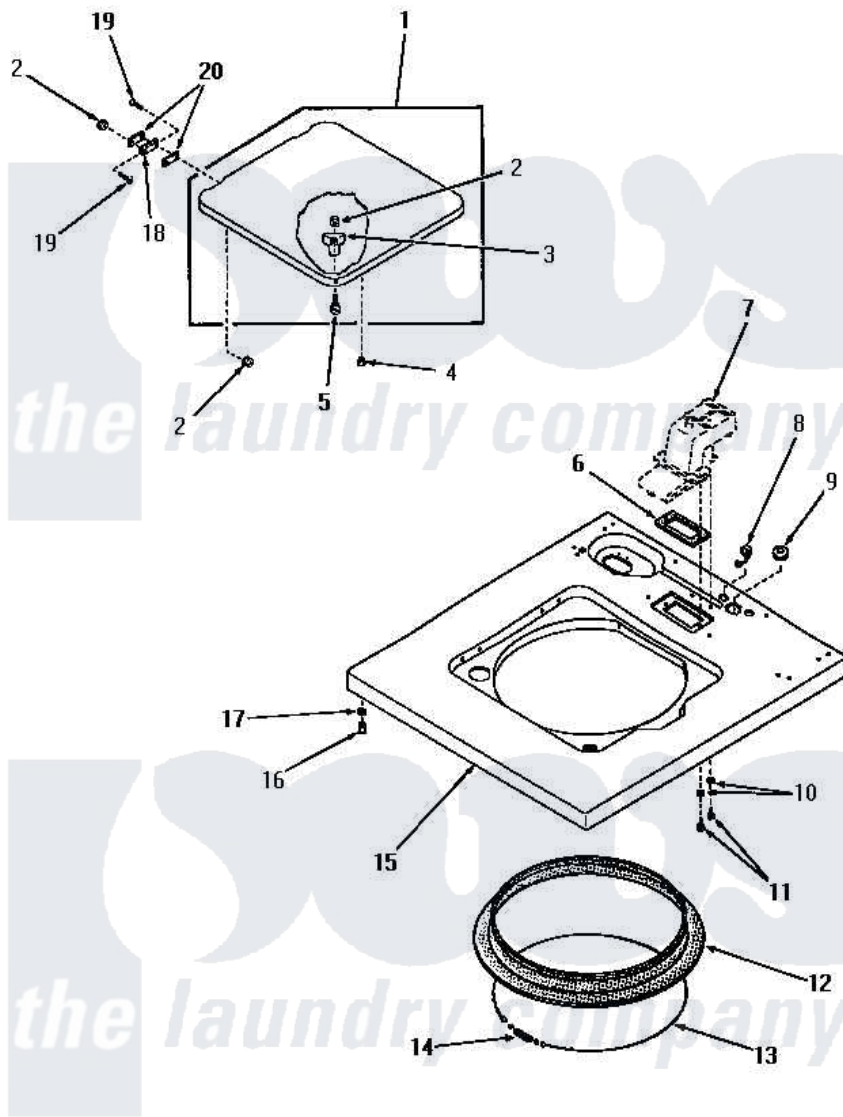

Amana FA6300 07 - CABINET TOP & LOADING DOOR

CABINET TOP AND LOADING DOOR

Amana [Residential Amana FA6300 Washer Parts](#) Parts Diagram 07 - CABINET TOP & LOADING DOOR
 Click on the part number to view part

Item	Original Part Number	Replaced By	Status	Part Description
1	26901H		Not Available	ASSY,LID & CATCH
"	26901A		Not Available	LOADING DOOR, AVOCADO
"	26901K		Not Available	LOADING DOOR, COFFEE
"	26901L		Not Available	ASSY,LID & CATCH
"	26901W		Not Available	ASSY,LID & CATCH xREPLACE
"	26901C		Not Available	LOADING DOOR, COPPERTONE
2	21752			Nut, 8-32 Hex Brilock
3	25217	R0603504		Actuator, Door Switch
4	21176			Bumper
5	26769			Assembly, Screw And Washer
6	23255		Not Available	GASKET
7	Y00000000		Not Available	SEE NOTE WATER INLET
8	21903	211881		Grommet, Cord Part Not Used- Gas Models Only
9	20118		Not Available	GROMMET,1982 INV

10	20493		Washer, 11/64 ID x 3/8 OD
11	55469	500226	Screw, 8b-16 x 5/8 Tap
12	25277		Guard, Rim
13	22352		Not Available RETAINER,WIRE
14	20791		Not Available SPRING
15	26819W		Not Available CABINET TOP, WHITE
"	26819A		Not Available CABINET TOP, AVOCADO
"	26819K		Not Available CABINET TOP, COFFEE
"	26819C		Not Available CABINET TOP, COPPERTONE
"	26819L		Not Available ASSY, TOP
"	26819H		Not Available CABINET TOP, HARVEST GOLD
16	23007		Not Available CAGED NUT
17	24861		Not Available LOCKWASHER,.448X.789SH
18	21583		Hinge
19	22649		Screw, 8-32 X 13/32 FI
20	21584		Gasket