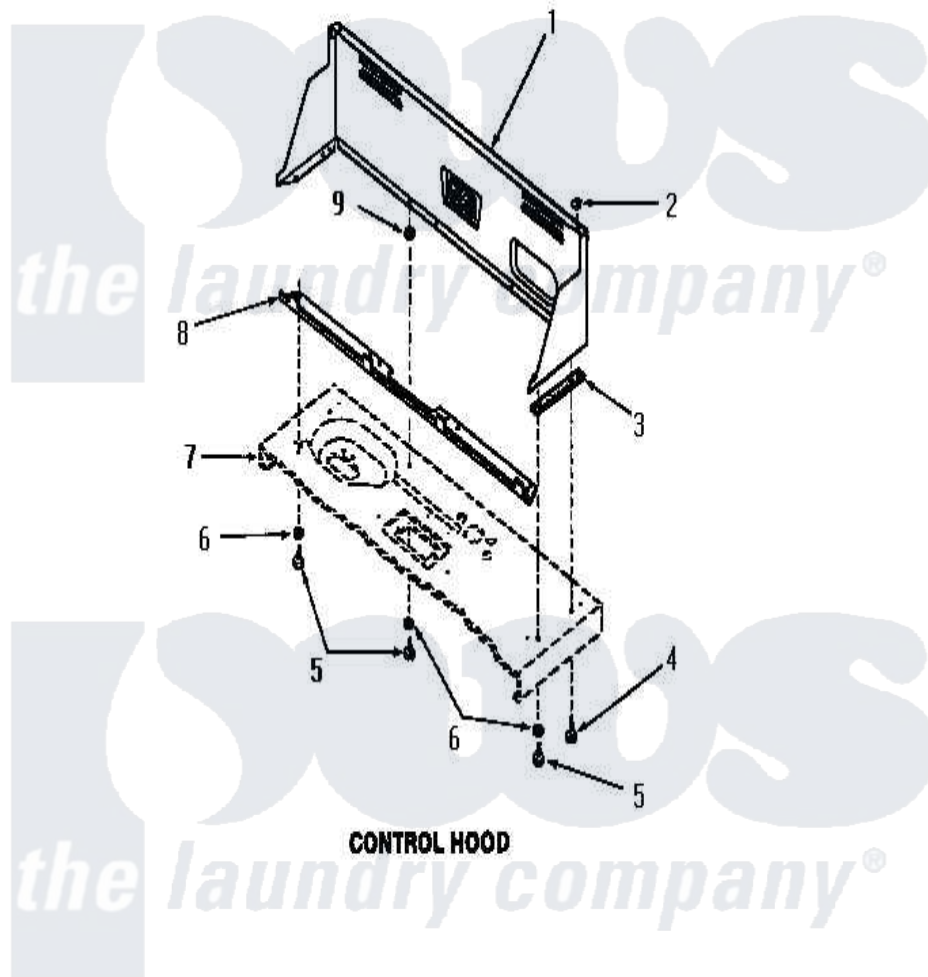

Amana FA6300 09 - CONTROL HOOD

Amana [Residential Amana FA6300 Washer Parts](#) Parts Diagram 09 - CONTROL HOOD
 Click on the part number to view part

Item	Original Part Number	Replaced By	Status	Part Description
1	26820W		Not Available	CONTROL HOOD, WHITE
"	26820H		Not Available	CONTROL HOOD GOLD
"	26820L		Not Available	CONTROL HOOD, ALMOND
"	26820C		Not Available	CONTROL HOOD, COPPERTONE
"	26820K		Not Available	CONTROL HOOD, COFFEE
"	26820A		Not Available	CONTROL HOOD, AVOCADO
2	24522			Nut, Speed-8ab-18 C1995
3	23028		Not Available	GASKET,CONTROL BOX END
4	25724		Not Available	HEX HEAD SCREW
5	52150	489464		Screw
6	20493			Washer, 11/64 ID x 3/8 OD
7	Y00000000		Not Available	SEE NOTE CABINET TOP
8	23360		Not Available	ANGLE
9	23425		Not Available	WASHER,7/32IDX7/16ODX.