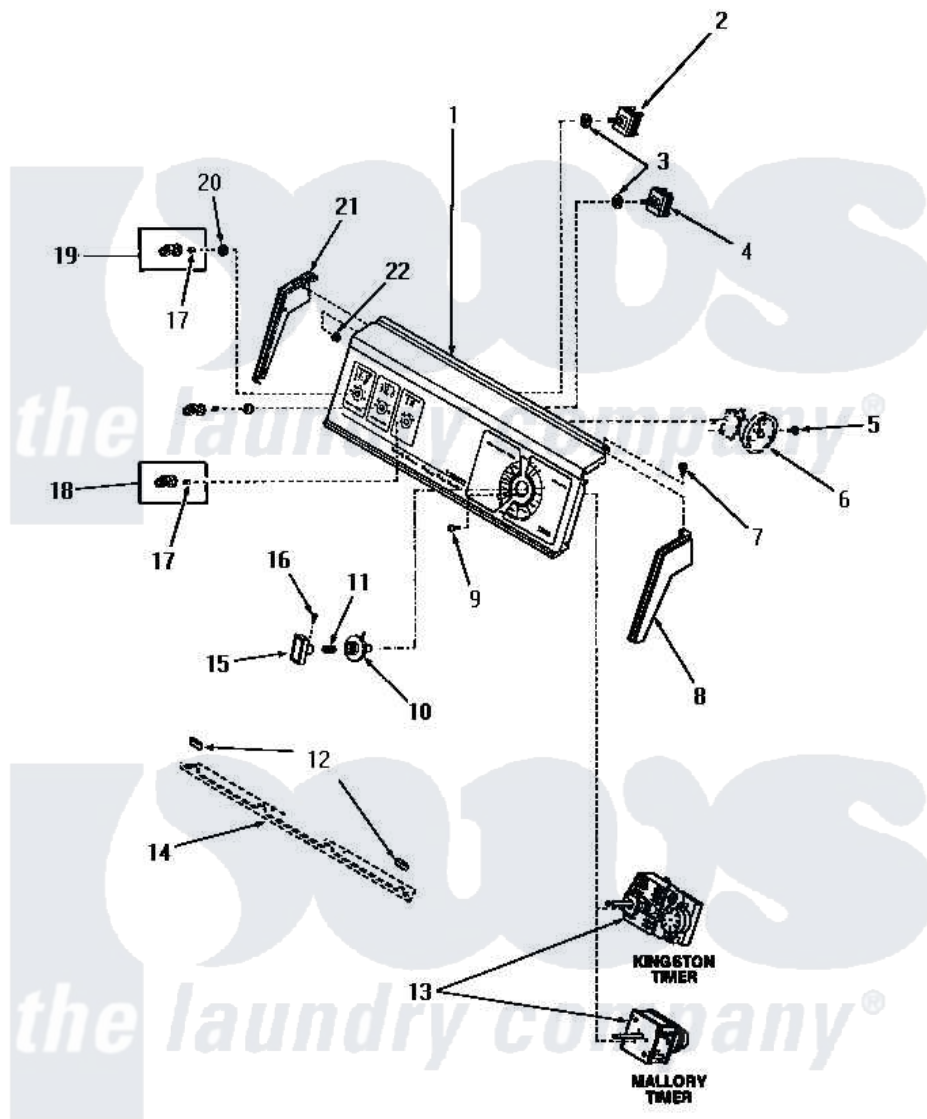

Amana FA6300 10 - CONTROL PANEL & CONTROLS

CONTROL PANEL AND CONTROLS

Amana [Residential Amana FA6300 Washer Parts](#) Parts Diagram 10 - CONTROL PANEL & CONTROLS
 Click on the part number to view part

Item	Original Part Number	Replaced By	Status	Part Description
1	27369		Not Available	SUB RA43301
2	21300		Not Available	SWITCH,TEMPERATURE
3	91176			Lockwasher, 3/8 Intshkp
5	23962	W10116760		Screw
6	Y00000000		Not Available	SEE NOTE PRESSURE SWITCH
7	25232		Not Available	SCREW,8AB-18X7/8 OVAL
8	25123		Not Available	CONTROL HOOD END, RIGHT
9	70212			Screw, 8-32 X 5/32 RD H
10	26326		Not Available	TIMER KNOB INDICATOR
11	26319			Spring
12	24859		Not Available	SLEEVE,SUPPORT ANGLE
13	26918			Timer
14	Y00000000		Not Available	SEE NOTE PANEL SUPPORT BRACKET
15	27382		Not Available	TIMER KNOB

16	26318		Screw, 8-32 X 1/4 Set S
17	23392	Not Available	CLIP FOR 26816 KNOB
19	27379	Not Available	ASSY,KNOB-SWITCH
20	24205		Nut, Knurled 3/8-24
21	25124	Not Available	CONTROL HOOD END, LEFT
22	25126	5303284616	Clip