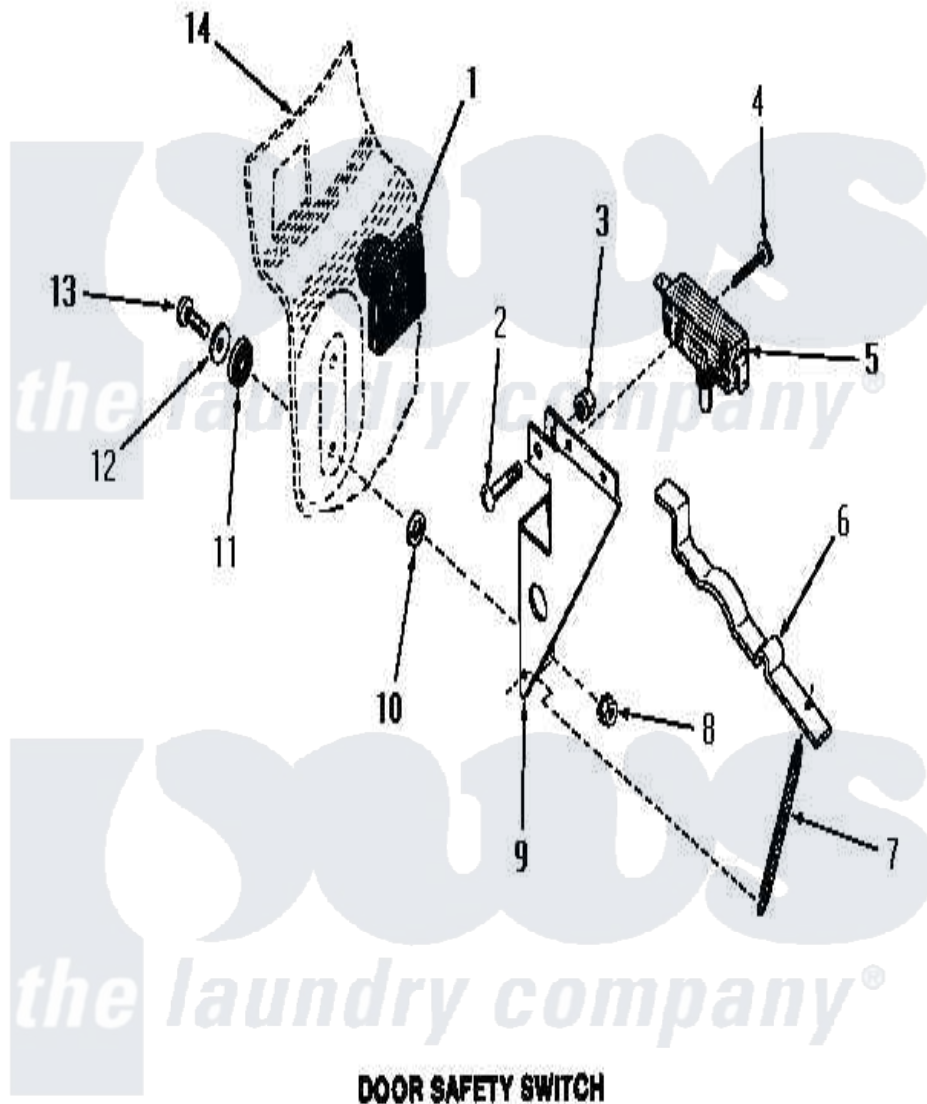

Amana FA6300 11 - DOOR SAFETY SWITCH

DOOR SAFETY SWITCH

Amana [Residential Amana FA6300 Washer Parts](#) Parts Diagram 11 - DOOR SAFETY SWITCH
 Click on the part number to view part

Item	Original Part Number	Replaced By	Status	Part Description
1	23591			Diaphragm
2	Y02370		Not Available	SCREW,10-24X15/16 HEX
3	22001			Nut, 10-24 Nylon Hex BR
4	51783			Screw, 6b-20 X 7/8 HeX
5	23540		Not Available	SWITCH
6	23592		Not Available	ARM
7	26766		Not Available	SPRING
8	23951	M0282009		Nut
9	22783		Not Available	BRACKET
10	21735		Not Available	LOCKWASHER,No.10 INTSHKP
11	02928		Not Available	WASHER
12	20492	M0270504		Washer
13	21081			Screw, 10-24 X 1/2 RD H
14	Y00000000		Not Available	SEE NOTE DRAIN TUB