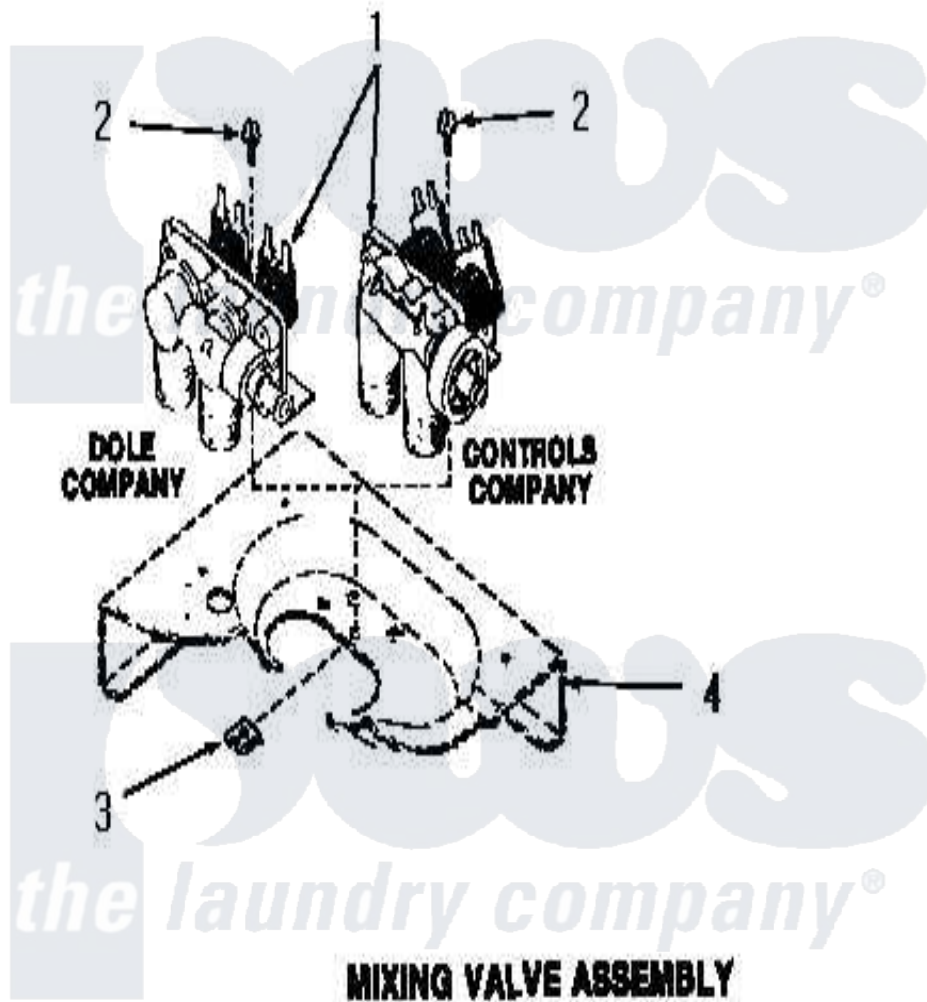

Amana FA6300 14 - MIXING VALVE ASSY

[Amana Residential Amana FA6300 Washer Parts](#) Parts Diagram 14 - MIXING VALVE ASSY
Click on the part number to view part

Item	Original Part Number	Replaced By	Status	Part Description
1	25832	205613		Water Valve
2	23962	W10116760		Screw
3	23277		Not Available	NUT,SPEED
4	Y00000000		Not Available	SEE NOTE CABINET TOP