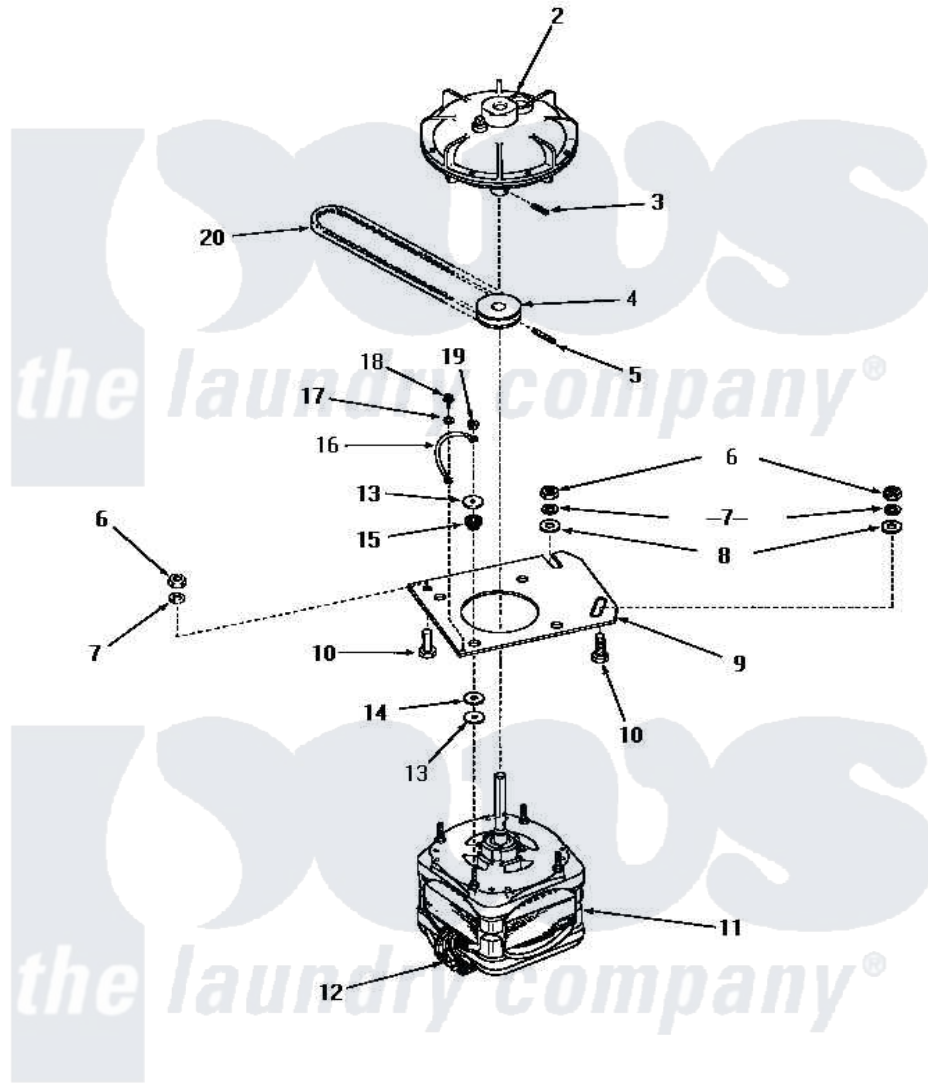

Amana FA6300 15 - MOTOR, FLUID DRIVE & PUMP BELT

MOTOR, FLUID DRIVE AND PUMP BELT

Amana [Residential Amana FA6300 Washer Parts](#) Parts Diagram 15 - MOTOR, FLUID DRIVE & PUMP BELT
 Click on the part number to view part

Item	Original Part Number	Replaced By	Status	Part Description
2	24706			Assembly, Fluid Drive
3	24703		Not Available	PIN,ROLL
4	26116			Pulley, Drive
5	23750			Pin, Roll
6	20274	62739		Nut, Lock
7	20277			Lockwasher, 3/8 Std X 3
8	20279			Washer, 13/32 ID x 13/16 OD
9	23769		Not Available	PLATE,MOUNTING
10	20255		Not Available	SCREW,3/8-16 X 1 HEX H
11	24725		Not Available	MOTOR, ONE SPEED, 120V, 60 HZ.
12	Y24149			Switch, Motor
"	24140		Not Available	SWITCH,MOTOR
13	20103	M0270519		Washer
14	20104			Washer
15	20102		Not Available	WASHER
16	25484		Not Available	GROUND WIRE

17	21735	Not Available	LOCKWASHER,No.10 INTSHKP
18	20530		Screw, 10-24 x 3/8 Hex
19	23604		Nut, Hex 10-32 Lock
20	23759	Not Available	BELT
NI	20299	Not Available	FLUID DRIVE FLUID-BULK