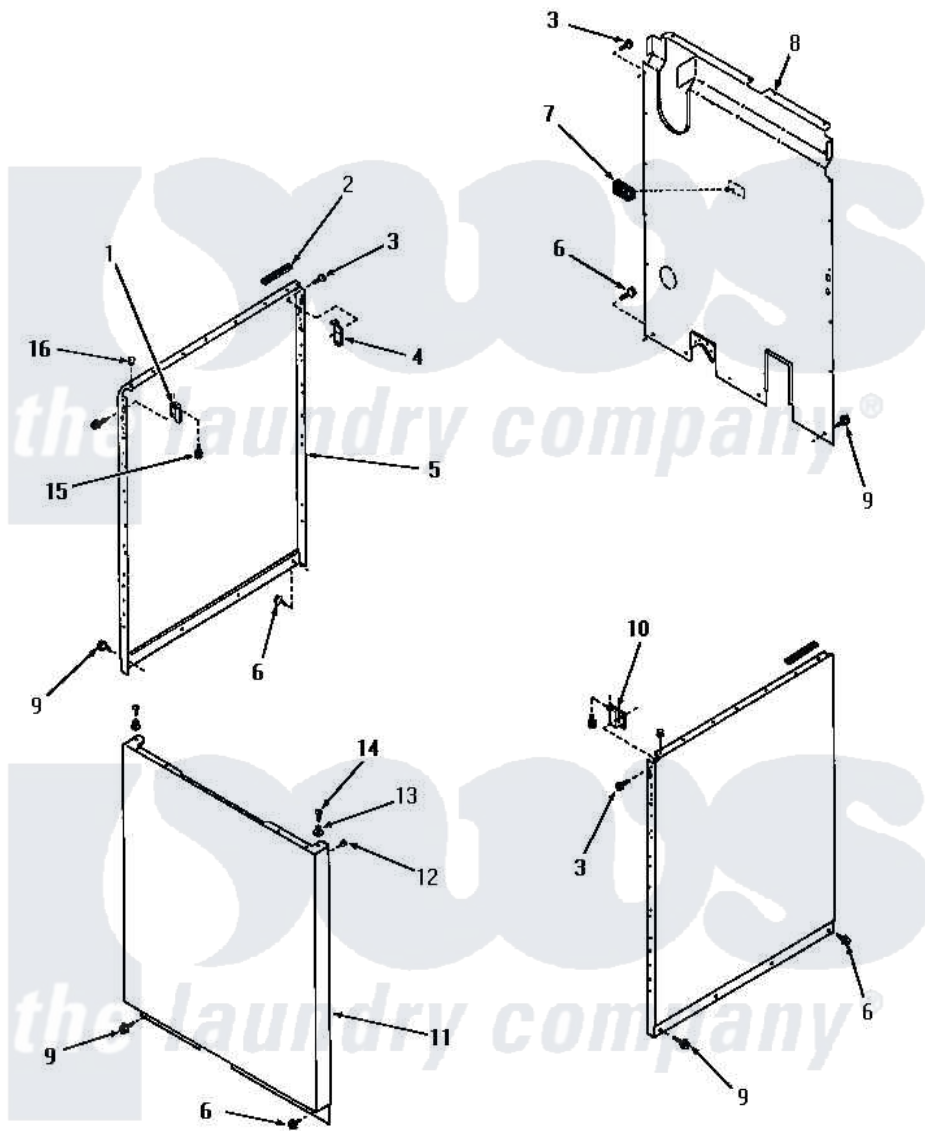

Amana FA6300 16 - PANELS

PANELS

Amana [Residential Amana FA6300 Washer Parts](#) Parts Diagram 16 - PANELS
 Click on the part number to view part

Item	Original Part Number	Replaced By	Status	Part Description
1	26691		Not Available	BRACKET,HOLD DOWN-L.H.
2	80312			Bumper Pad
3	51784		Not Available	SCREW,10B-16 X 1/2 HEX
4	52487			Lug, Hold-Down
5	26821A		Not Available	PANEL,SIDE
"	26821W		Not Available	SIDE PANEL, LEFT OR RIGHT, WHI
"	26821H		Not Available	PANEL,SIDE
"	26821L		Not Available	PANEL,SIDE
"	26821C		Not Available	SIDE PANEL, RIGHT OR LEFT, COP
"	26821K		Not Available	SIDE PANEL, RIGHT OR LEFT, COF
6	26415	27001200		Screw
7	23257		Not Available	PAD,BUMPER
8	24342GR		Not Available	REAR PANEL, GRAY
9	26592		Not Available	HEX HEAD SCREW

10	26690	Not Available	BRACKET,HOLD DOWN-R.H.
11	26822A	Not Available	PANEL,FRONT
"	26822K	Not Available	FRONT PANEL, COFFEE
"	26822C	Not Available	LOADING DOOR, COPPERTONE
"	26822L	Not Available	PANEL,FRONT
"	26822H	Not Available	PANEL,FRONT
"	26822W	Not Available	LOADING DOOR, WHITE
12	20387		Bumper
13	23020	Not Available	MOUNT,PANEL
14	Q6535	Not Available	SCREW,10B-16 X 3/4 ROU
15	Y2008	Not Available	SCREW AND LOCKWASHER
16	21176		Bumper