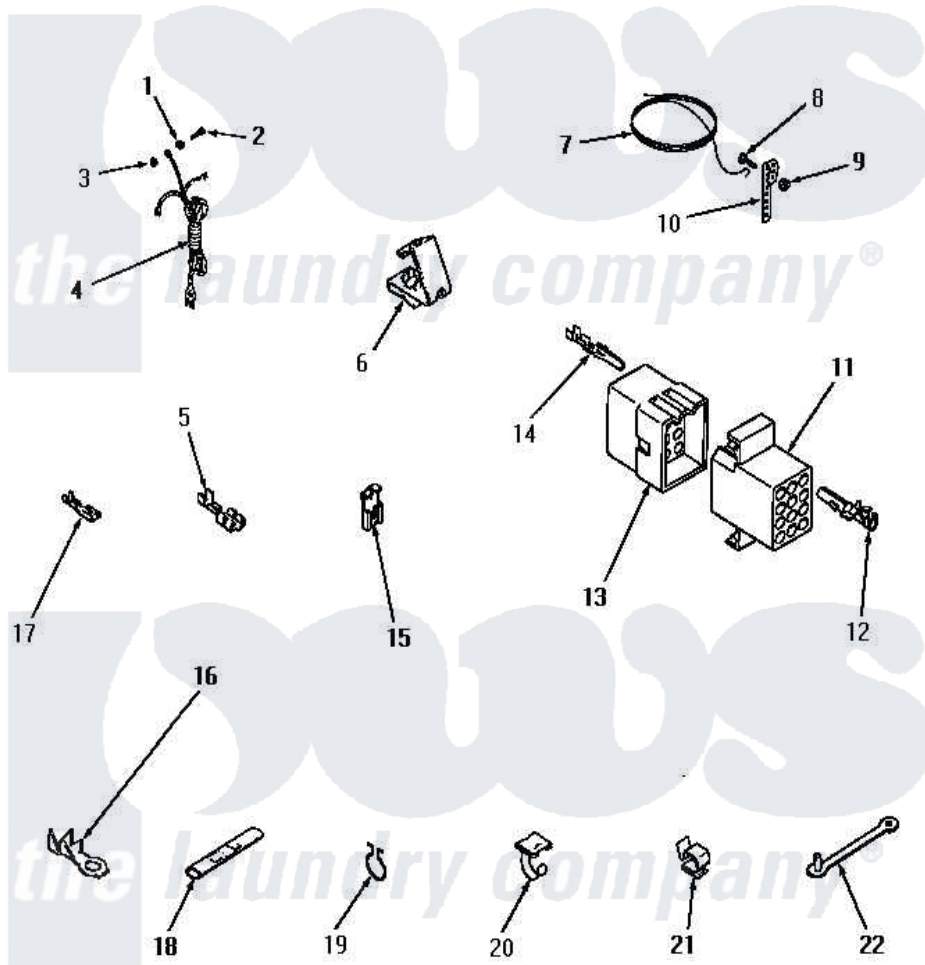

Amana FA6300 17 - POWER CORD, WIRE & TERMINALS

POWER CORD, WIRE AND TERMINALS

Amana [Residential Amana FA6300 Washer Parts](#) Parts Diagram 17 - POWER CORD, WIRE & TERMINALS
 Click on the part number to view part

Item	Original Part Number	Replaced By	Status	Part Description
1	03815			Lockwasher, No.10 Ext Shk
2	20267			Screw, 10-24 X 3/8 Round
3	03673		Not Available	NUT
4	22660		Not Available	POWER CORD AND PLUG
5	Y00119		Not Available	SPADE TERMINAL(18 GAUGE) (1/4 INCH-(1) 18 GAUGE WIRE)
6	00158		Not Available	GROUND CLIP
7	Y21429		Not Available	GROUND WIRE
8	21431		Not Available	ROUND HEAD SCREW
9	Y20278		Not Available	LOCKWASHER
10	21430		Not Available	STRAP,GROUND
11	23042		Not Available	RECEPTACLE
"	Y23034	26163		Receptacle, 9 Circuit
"	23036			Receptacle, 12 Circuit
"	23038		Not Available	RECEPTACLE,15 CIRCUIT
"	23039	697780		Receptacle,

12	Y00117	5011-XX		093 Female Socket
13	23035		Not Available	PLUG,12 CIRCUIT
"	23033			Plug, 9 Circuit
"	23037			Plug, 15 Circuit
"	23041			Plug, 6 Circuit
"	23040			Plug-3 Circuit
14	Y00116			Terminal, Pin-Male
15	Y00120			Terminal, Flag-1/4 Fema
16	00110			No.10 18 Gauge Wire
17	00112			Terminal, Spade-3/16 Fe
18	21091		Not Available	CONNECTOR TWO 1/4 INCH MALE
19	51291			Clip, Wire
20	21793		Not Available	CABLE CLIP
21	21036			Clip, Cable
22	22837		Not Available	STRAP,WIRE