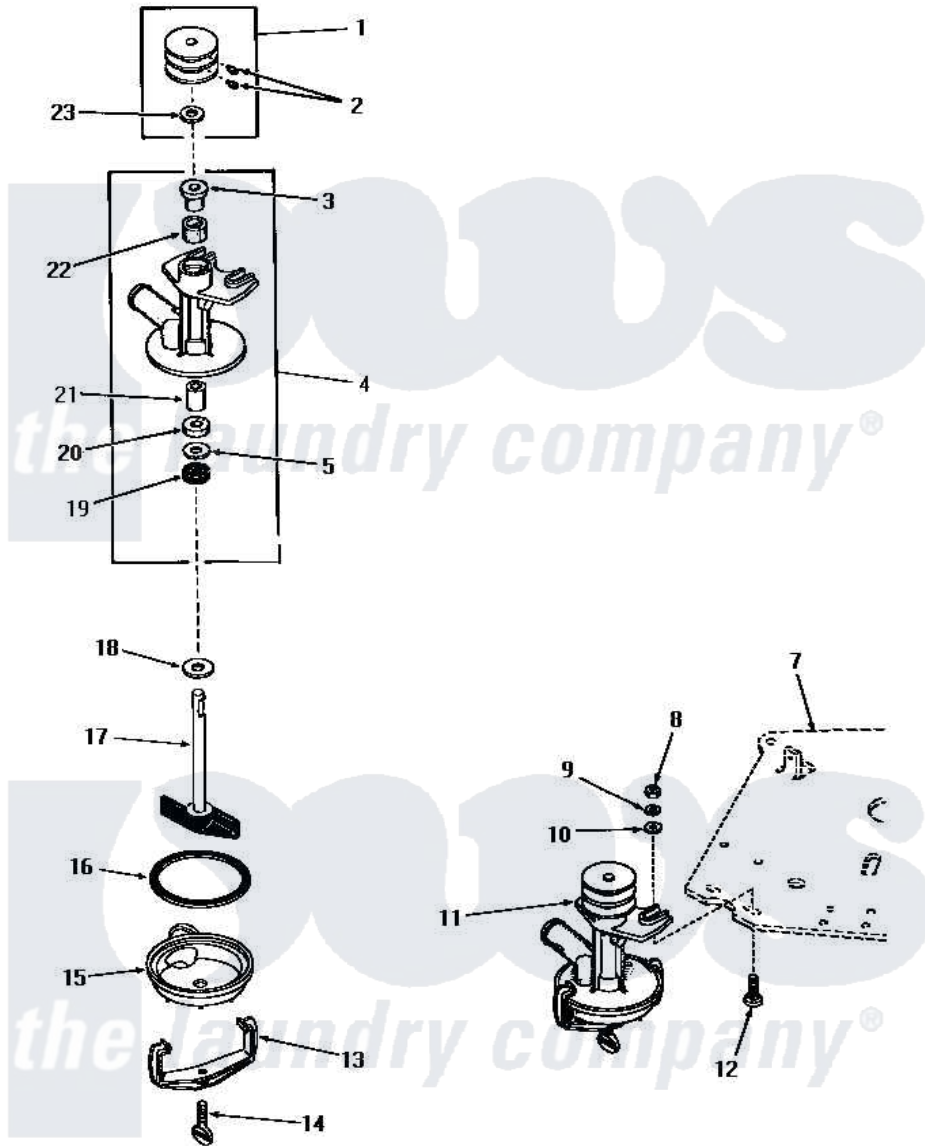

# Amana FA6300 18 - PUMP ASSY

## PUMP ASSEMBLY

Amana [Residential Amana FA6300 Washer Parts](#) Parts Diagram 18 - PUMP ASSY

[Click on the part number to view part](#)

Item	Original Part Number	Replaced By	Status	Part Description
1	23770		Not Available	ASSY,PULLEY
2	<a href="#">02771</a>			Screw, 1/4-20 x 3/8 Hex S
3	<a href="#">20072</a>			Bearing
4	20763		Not Available	PUMP BODY
5	<a href="#">20093</a>			Washer, 29/64 ID x 63/64 OD
7	Y00000000		Not Available	SEE NOTE MOUNTING PLATE
8	20275	<a href="#">27001225</a>		Nut, Jam Mid Lock 1/4-20
9	<a href="#">03189</a>			LoCkwasher, 1/4 Std-C P
10	<a href="#">20176</a>			Washer, .2656 ID x 9/16 OD
11	25178		Not Available	ASSY,PUMP
12	<a href="#">24390</a>			Bolt
13	<a href="#">20066</a>			Clamp, Pump
14	<a href="#">20161</a>			Screw, 5/16-18 X 1-1/16
15	04316		Not Available	BOTTOM,PUMP
16	20097		Not Available	GASKET
17	04372		Not Available	ASSY,IMPELLER

18	<a href="#">20099</a>		Washer, .440idx1.125odx
19	<a href="#">20095</a>		Seal
20	<a href="#">20094</a>		Packing Material
21	<a href="#">20071</a>		Bearing
22	<a href="#">26479</a>		Wick
23	26919	Not Available	WASHER,PUMP PULLEY
NI	<a href="#">131P3</a>		Kit, Pump Kt85