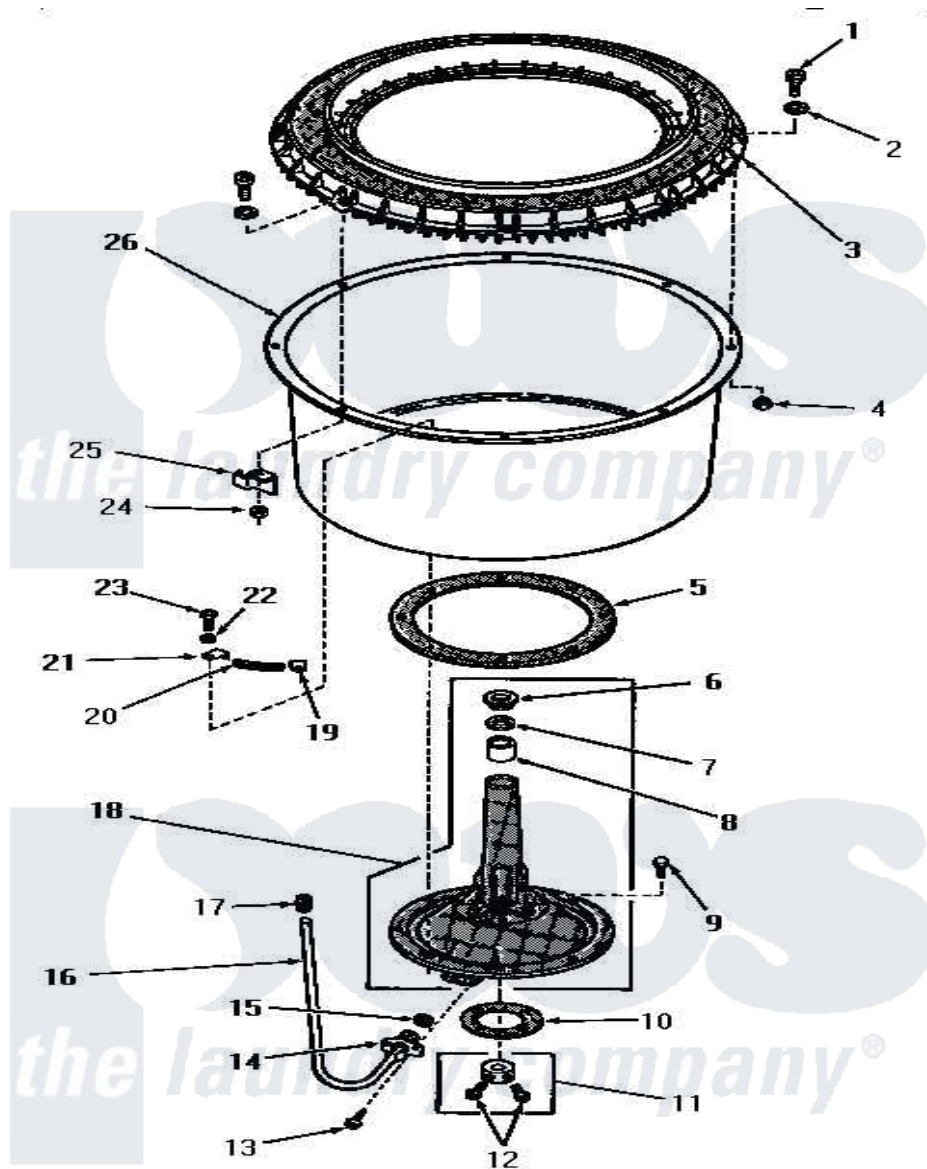

# Amana FA6310 03 - AGITATOR POST & SPIN TUB

## AGITATOR POST AND SPIN TUB

Amana [Residential Amana FA6310 Washer Parts](#) Parts Diagram 03 - AGITATOR POST & SPIN TUB  
 Click on the part number to view part

Item	Original Part Number	Replaced By	Status	Part Description
1	25251	<a href="#">EZ25251</a>		25 x 25 x 1 Filter 1 Metal Side
2	<a href="#">25100</a>			Washer, 17/64 ID x 1/2 OD
3	24931		Not Available	BALANCE RING
4	<a href="#">25250</a>			Nut, 1/4-20 Hex Nyllock
5	<a href="#">20122</a>			Gasket
6	<a href="#">23685</a>			Bearing
7	<a href="#">23684</a>			Seal
8	<a href="#">23686</a>			Bearing
9	<a href="#">20261</a>			Screw, Cap
10	<a href="#">20120</a>			Gasket
11	<a href="#">20377</a>			Collar Assembly
12	23481	<a href="#">02422</a>		Screw, 1/4-20 X 1/2 HeX
13	20852		Not Available	SCREW, 10-24 X 1/2 HEX
14	<a href="#">26046</a>			Bracket, Sediment Tube
15	<a href="#">20110</a>			Gasket
16	<a href="#">25980</a>			Tube, Sediment

17	<a href="#">22361</a>		Sleeve
18	26016	<a href="#">2-6016</a>	Wheel 71/2x6
19	<a href="#">22446</a>		Clip
20	<a href="#">22144</a>		Spring
21	<a href="#">22447</a>		Clip
22	20121	Not Available	GASKET
23	<a href="#">20260</a>		Screw, 5/16-18 X 3/4 RD
24	<a href="#">26678</a>		Nut, Self-Locking
25	<a href="#">22025</a>		Bracket
26	<a href="#">26910</a>		Tub, Spin-Blue Porcelain
NI	243P3	Not Available	KIT,AGITATOR POST