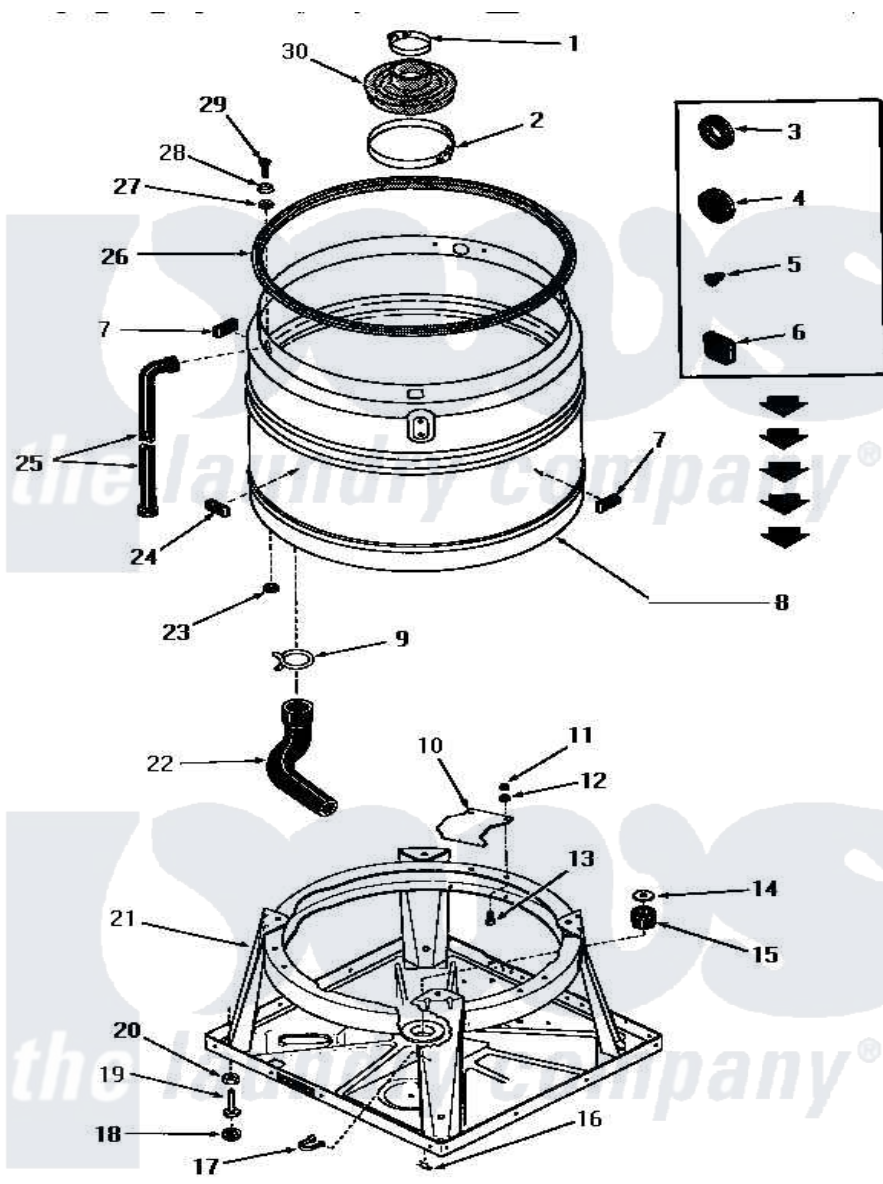

# Amana FA6310 06 - BOOT, CHASSIS & DRAIN TUB

**BOOT, CHASSIS AND DRAIN TUB**

Amana [Residential Amana FA6310 Washer Parts](#) Parts Diagram 06 - BOOT, CHASSIS & DRAIN TUB  
 Click on the part number to view part

Item	Original Part Number	Replaced By	Status	Part Description
1	<a href="#">20107</a>			Upper Clamp
2	20108	<a href="#">F200201</a>		Clamp Hose #56
3	20118		Not Available	GROMMET,1982 INV
4	20305	<a href="#">20-305</a>		Sizzle Do Not Ship Ups
5	21393	<a href="#">21-393</a>		Piezo Sounder
6	<a href="#">21651</a>			Grommet
7	<a href="#">23258</a>			Pad, Bumper
8	26034M		Not Available	ASSY,SPLASH TUB
9	<a href="#">10108</a>			Seal
10	<a href="#">21905</a>			Plate, Snubber
11	20275	<a href="#">27001225</a>		Nut, Jam Mid Lock 1/4-20
12	<a href="#">03189</a>			LoCkwasher, 1/4 Std-C P
13	<a href="#">02422</a>			Screw, 1/4-20 X 1/2 HeX
14	20162		Not Available	SPACER
15	20195		Not Available	GROMMET
16	26012	<a href="#">2-6012</a>		Blower Wheel

17	22837		Not Available	STRAP,WIRE
18	21749	<a href="#">40016001</a>		Foot, Rubber
19	20409	<a href="#">22003428</a>		Leg, Adjustable
20	Y21899	<a href="#">40038101</a>		Nut, Leg
21	<a href="#">26028</a>			Assembly, Chassis xReplace
22	<a href="#">25112</a>			Hose
23	<a href="#">20115</a>			Grommet
24	23257		Not Available	PAD,BUMPER
25	22818		Not Available	HOSE
26	21233		Not Available	GASKET
27	<a href="#">20112</a>			Grommet
28	<a href="#">20111</a>			Washer
29	20259		Not Available	SCREW
30	20129		Not Available	BOOT