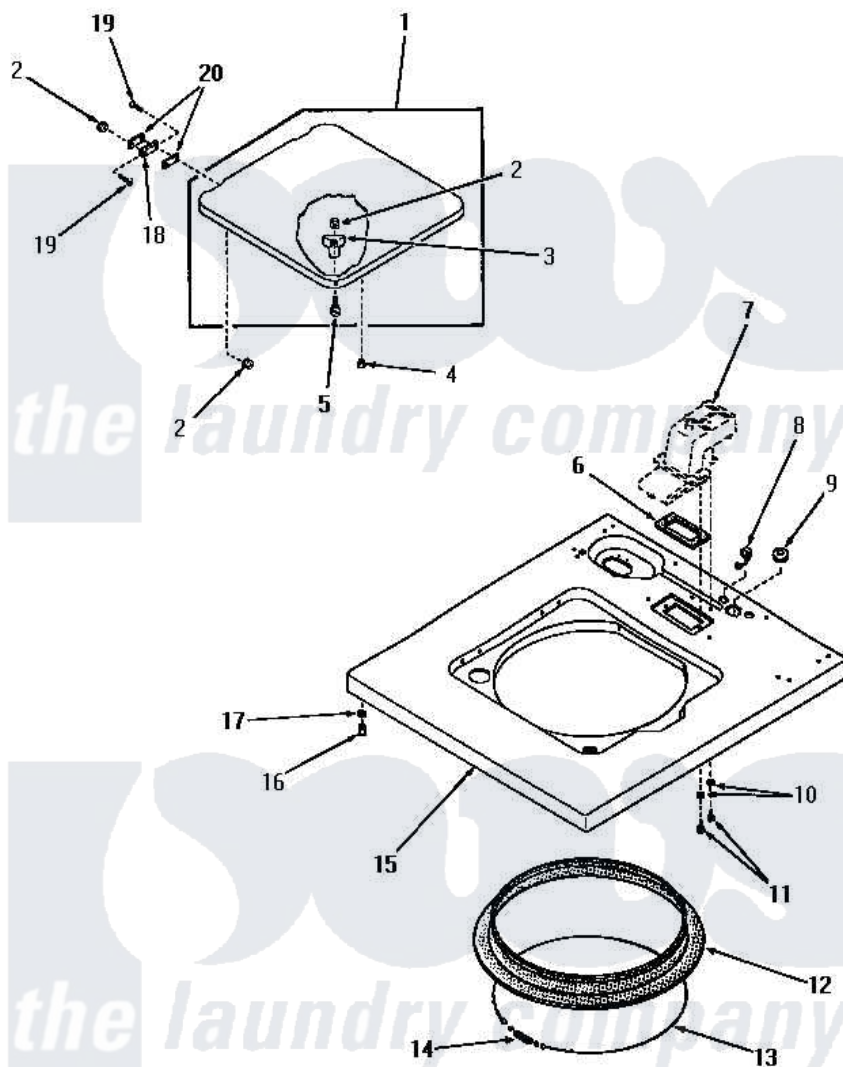

Amana FA6310 07 - CABINET TOP & LOADING DOOR

CABINET TOP AND LOADING DOOR

Amana [Residential Amana FA6310 Washer Parts](#) Parts Diagram 07 - CABINET TOP & LOADING DOOR
 Click on the part number to view part

Item	Original Part Number	Replaced By	Status	Part Description
1	26901H		Not Available	ASSY,LID & CATCH
"	26901A		Not Available	LOADING DOOR, AVOCADO
"	26901K		Not Available	LOADING DOOR, COFFEE
"	26901L		Not Available	ASSY,LID & CATCH
"	26901W		Not Available	ASSY,LID & CATCH xREPLACE
"	26901C		Not Available	LOADING DOOR, COPPERTONE
2	21752			Nut, 8-32 Hex Brilock
3	25217	R0603504		Actuator, Door Switch
4	21176			Bumper
5	26769			Assembly, Screw And Washer
6	23255		Not Available	GASKET
7	Y00000000		Not Available	SEE NOTE WATER INLET
8	21903	211881		Grommet, Cord Part Not Used- Gas Models Only
9	20118		Not Available	GROMMET,1982 INV

10	20493		Washer, 11/64 ID x 3/8 OD
11	55469	500226	Screw, 8b-16 x 5/8 Tap
12	25277		Guard, Rim
13	22352		Not Available RETAINER,WIRE
14	20791		Not Available SPRING
15	26819W		Not Available CABINET TOP, WHITE
"	26819A		Not Available CABINET TOP, AVOCADO
"	26819K		Not Available CABINET TOP, COFFEE
"	26819C		Not Available CABINET TOP, COPPERTONE
"	26819L		Not Available ASSY, TOP
"	26819H		Not Available CABINET TOP, HARVEST GOLD
16	23007		Not Available CAGED NUT
17	24861		Not Available LOCKWASHER, .448X.789SH
18	21583		Hinge
19	22649		Screw, 8-32 X 13/32 FI
20	21584		Gasket