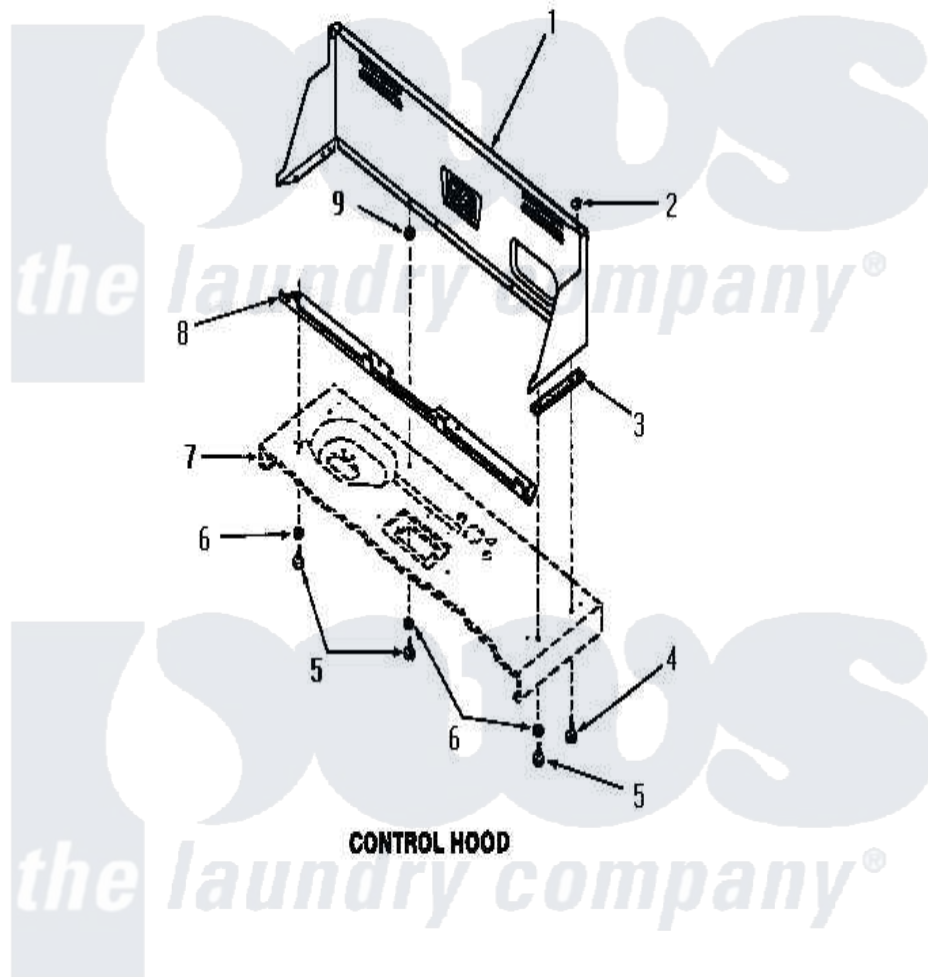

Amana FA6310 09 - CONTROL HOOD

Amana [Residential Amana FA6310 Washer Parts](#) Parts Diagram 09 - CONTROL HOOD
 Click on the part number to view part

Item	Original Part Number	Replaced By	Status	Part Description
1	26820W		Not Available	CONTROL HOOD, WHITE
"	26820H		Not Available	CONTROL HOOD GOLD
"	26820L		Not Available	CONTROL HOOD, ALMOND
"	26820C		Not Available	CONTROL HOOD, COPPERTONE
"	26820K		Not Available	CONTROL HOOD, COFFEE
"	26820A		Not Available	CONTROL HOOD, AVOCADO
2	24522			Nut, Speed-8ab-18 C1995
3	23028		Not Available	GASKET,CONTROL BOX END
4	25724		Not Available	HEX HEAD SCREW
5	52150	489464		Screw
6	20493			Washer, 11/64 ID x 3/8 OD
7	Y00000000		Not Available	SEE NOTE CABINET TOP
8	23360		Not Available	ANGLE
9	23425		Not Available	WASHER,7/32IDX7/16ODX.