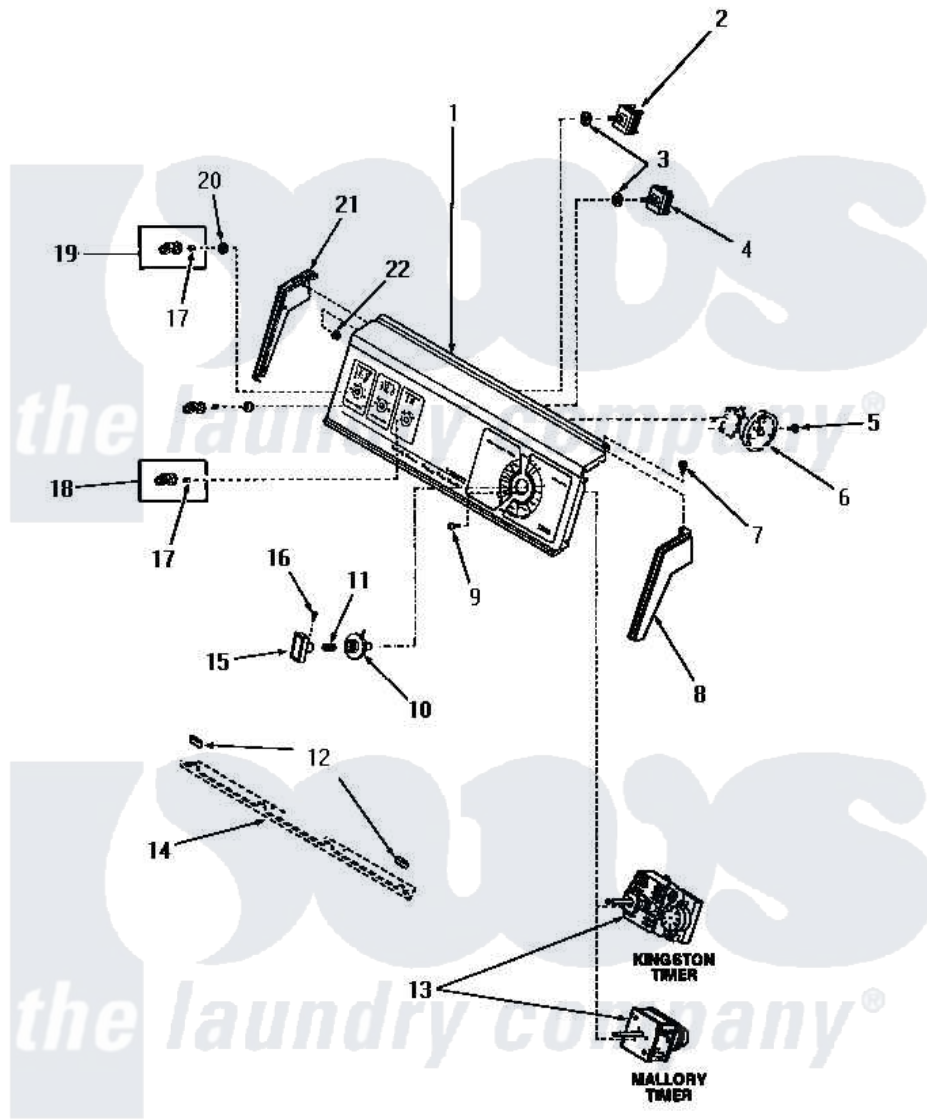

Amana FA6310 10 - CONTROL PANEL & CONTROLS

CONTROL PANEL AND CONTROLS

Amana [Residential Amana FA6310 Washer Parts](#) Parts Diagram 10 - CONTROL PANEL & CONTROLS
 Click on the part number to view part

Item	Original Part Number	Replaced By	Status	Part Description
1	27368			Sub Ra43301
2	21300		Not Available	SWITCH,TEMPERATURE
3	91176			Lockwasher, 3/8 Intshkp
4	21302			Switch, Motor-2SP
5	23962	W10116760		Screw
6	Y00000000		Not Available	SEE NOTE PRESSURE SWITCH
7	25232		Not Available	SCREW,8AB-18X7/8 OVAL
8	25123		Not Available	CONTROL HOOD END, RIGHT
9	70212			Screw, 8-32 X 5/32 RD H
10	26326		Not Available	TIMER KNOB INDICATOR
11	26319			Spring
12	24859		Not Available	SLEEVE,SUPPORT ANGLE
13	26918			Timer
14	Y00000000		Not Available	SEE NOTE PANEL SUPPORT BRACKET

15	27382	Not Available	TIMER KNOB
16	26318		Screw, 8-32 X 1/4 Set S
17	23392	Not Available	CLIP FOR 26816 KNOB
19	27379	Not Available	ASSY,KNOB-SWITCH
20	24205		Nut, Knurled 3/8-24
21	25124	Not Available	CONTROL HOOD END, LEFT
22	25126	5303284616	Clip