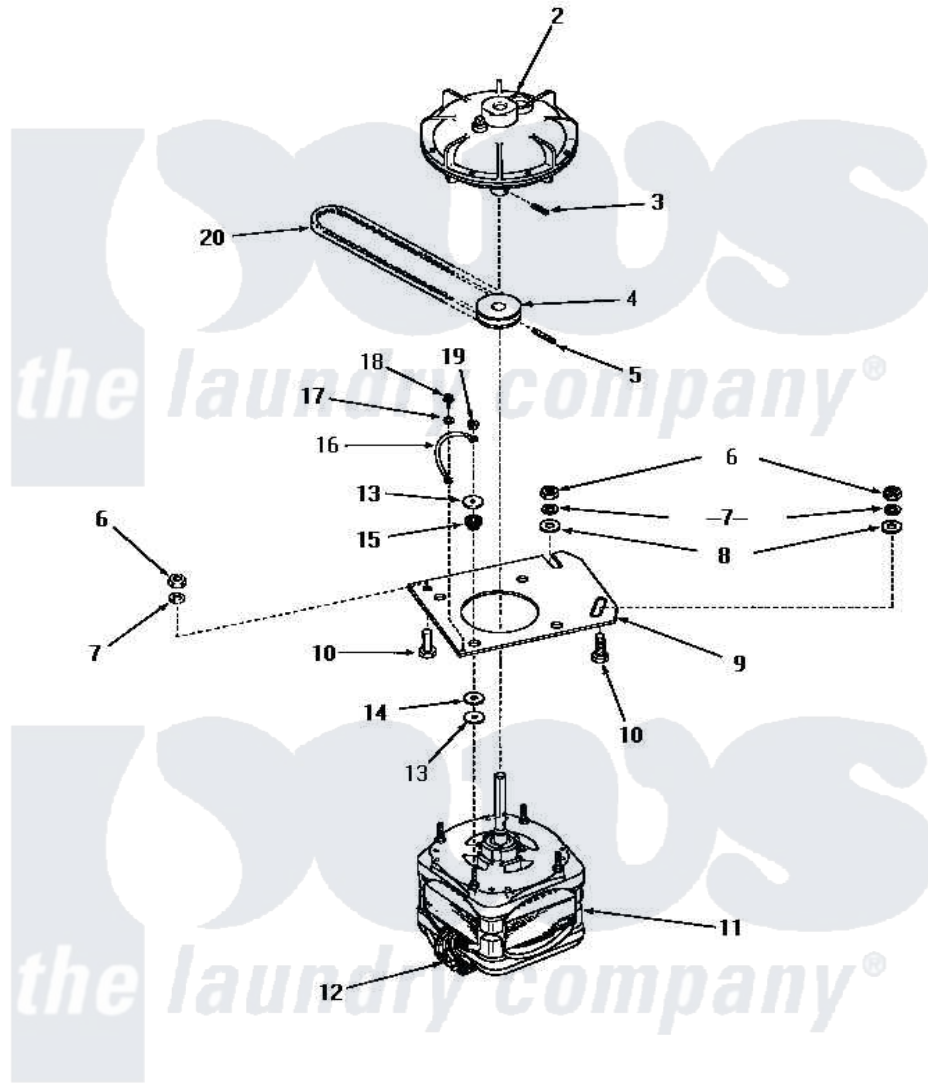

Amana FA6310 15 - MOTOR, FLUID DRIVE & PUMP BELT

MOTOR, FLUID DRIVE AND PUMP BELT

Amana [Residential Amana FA6310 Washer Parts](#) Parts Diagram 15 - MOTOR, FLUID DRIVE & PUMP BELT
 Click on the part number to view part

Item	Original Part Number	Replaced By	Status	Part Description
2	24706			Assembly, Fluid Drive
3	24703		Not Available	PIN,ROLL
4	26116			Pulley, Drive
5	23750			Pin, Roll
6	20274	62739		Nut, Lock
7	20277			Lockwasher, 3/8 Std X 3
8	20279			Washer, 13/32 ID x 13/16 OD
9	23769		Not Available	PLATE,MOUNTING
10	20255		Not Available	SCREW,3/8-16 X 1 HEX H
11	26069			X Assembly, Motor And Pulley
12	24142		Not Available	SWITCH,MOTOR
"	24139		Not Available	SWITCH,MOTOR
13	20103	M0270519		Washer
14	20104			Washer
15	20102		Not Available	WASHER
16	25484		Not Available	GROUND WIRE

17	21735	Not Available	LOCKWASHER, No. 10 INTSHKP
18	20530		Screw, 10-24 x 3/8 Hex
19	23604		Nut, Hex 10-32 Lock
20	23759	Not Available	BELT
NI	20299	Not Available	FLUID DRIVE FLUID-BULK