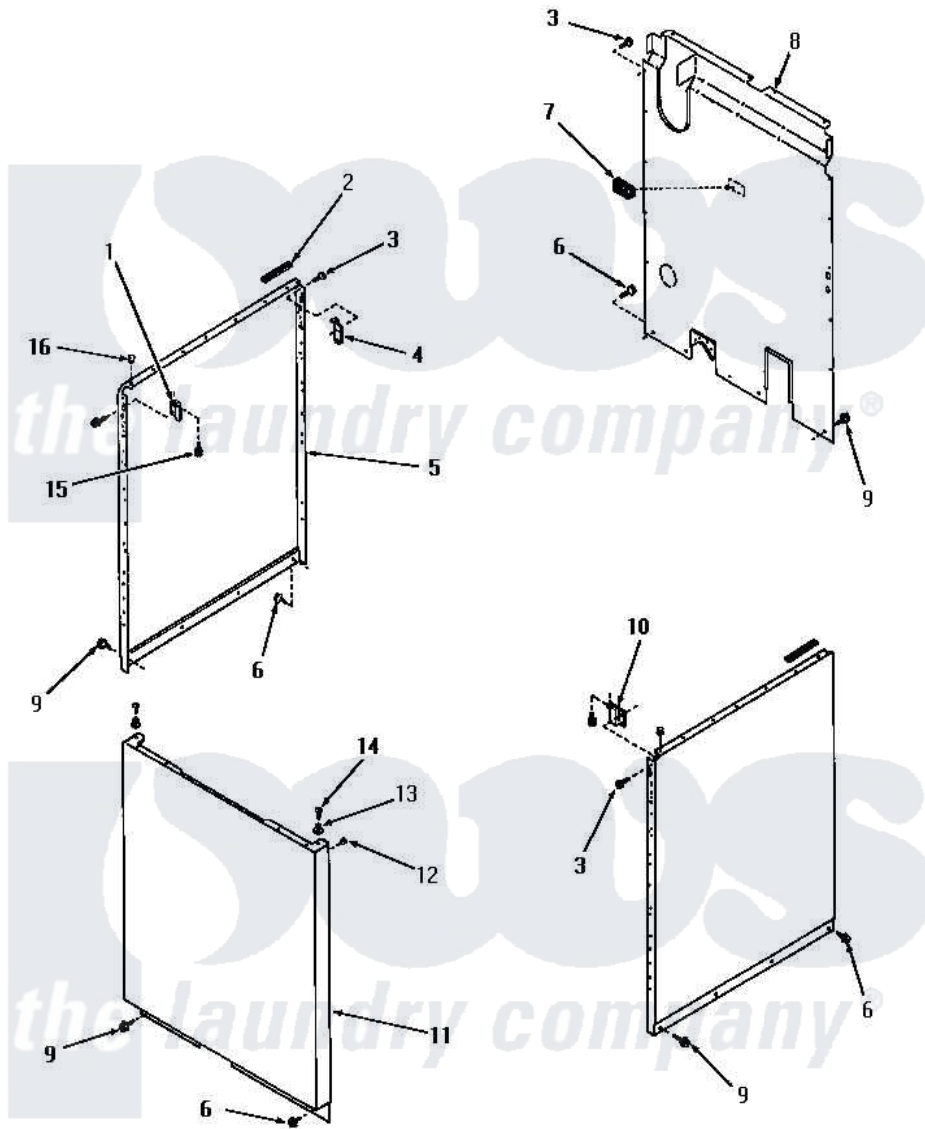

# Amana FA6310 16 - PANELS

## PANELS

Amana [Residential Amana FA6310 Washer Parts](#) Parts Diagram 16 - PANELS  
 Click on the part number to view part

Item	Original Part Number	Replaced By	Status	Part Description
1	26691		Not Available	BRACKET,HOLD DOWN-L.H.
2	<a href="#">80312</a>			Bumper Pad
3	51784		Not Available	SCREW,10B-16 X 1/2 HEX
4	<a href="#">52487</a>			Lug, Hold-Down
5	26821A		Not Available	PANEL,SIDE
"	26821W		Not Available	SIDE PANEL, LEFT OR RIGHT, WHI
"	26821H		Not Available	PANEL,SIDE
"	26821L		Not Available	PANEL,SIDE
"	26821C		Not Available	SIDE PANEL, RIGHT OR LEFT, COP
"	26821K		Not Available	SIDE PANEL, RIGHT OR LEFT, COF
6	26415	<a href="#">27001200</a>		Screw
7	23257		Not Available	PAD,BUMPER
8	24342GR		Not Available	REAR PANEL, GRAY
9	26592		Not Available	HEX HEAD SCREW

10	26690	Not Available	BRACKET,HOLD DOWN-R.H.
11	26822A	Not Available	PANEL,FRONT
"	26822K	Not Available	FRONT PANEL, COFFEE
"	26822C	Not Available	LOADING DOOR, COPPERTONE
"	26822L	Not Available	PANEL,FRONT
"	26822H	Not Available	PANEL,FRONT
"	26822W	Not Available	LOADING DOOR, WHITE
12	<a href="#">20387</a>		Bumper
13	23020	Not Available	MOUNT,PANEL
14	Q6535	Not Available	SCREW,10B-16 X 3/4 ROU
15	Y2008	Not Available	SCREW AND LOCKWASHER
16	<a href="#">21176</a>		Bumper