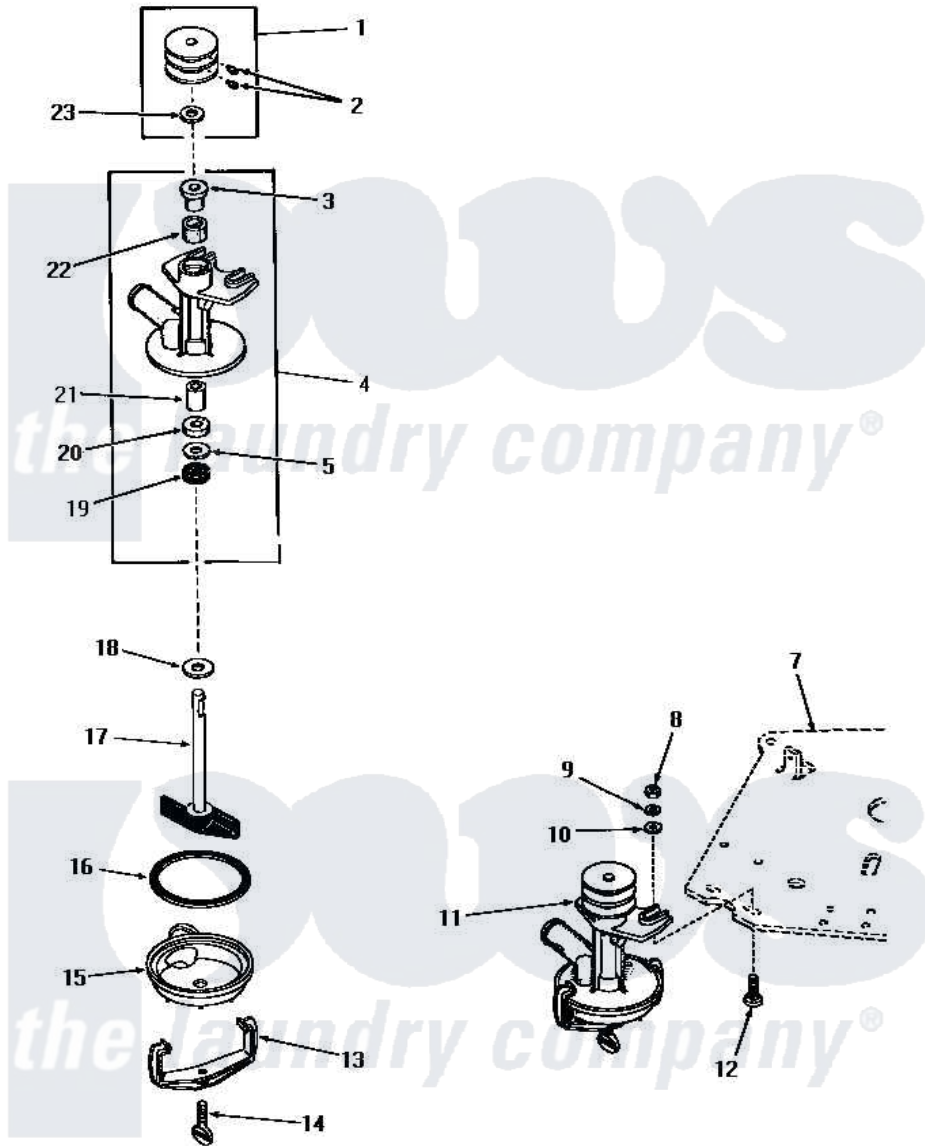

Amana FA6310 18 - PUMP ASSY

PUMP ASSEMBLY

Amana [Residential Amana FA6310 Washer Parts](#) Parts Diagram 18 - PUMP ASSY
 Click on the part number to view part

Item	Original Part Number	Replaced By	Status	Part Description
1	23770		Not Available	ASSY,PULLEY
2	02771			Screw, 1/4-20 x 3/8 Hex S
3	20072			Bearing
4	20763		Not Available	PUMP BODY
5	20093			Washer, 29/64 ID x 63/64 OD
7	Y00000000		Not Available	SEE NOTE MOUNTING PLATE
8	20275	27001225		Nut, Jam Mid Lock 1/4-20
9	03189			LoCkwasher, 1/4 Std-C P
10	20176			Washer, .2656 ID x 9/16 OD
11	25178		Not Available	ASSY,PUMP
12	24390			Bolt
13	20066			Clamp, Pump
14	20161			Screw, 5/16-18 X 1-1/16
15	04316		Not Available	BOTTOM,PUMP
16	20097		Not Available	GASKET
17	04372		Not Available	ASSY,IMPELLER

18	20099		Washer, .440idx1.125odx
19	20095		Seal
20	20094		Packing Material
21	20071		Bearing
22	26479		Wick
23	26919	Not Available	WASHER,PUMP PULLEY
NI	131P3		Kit, Pump Kt85