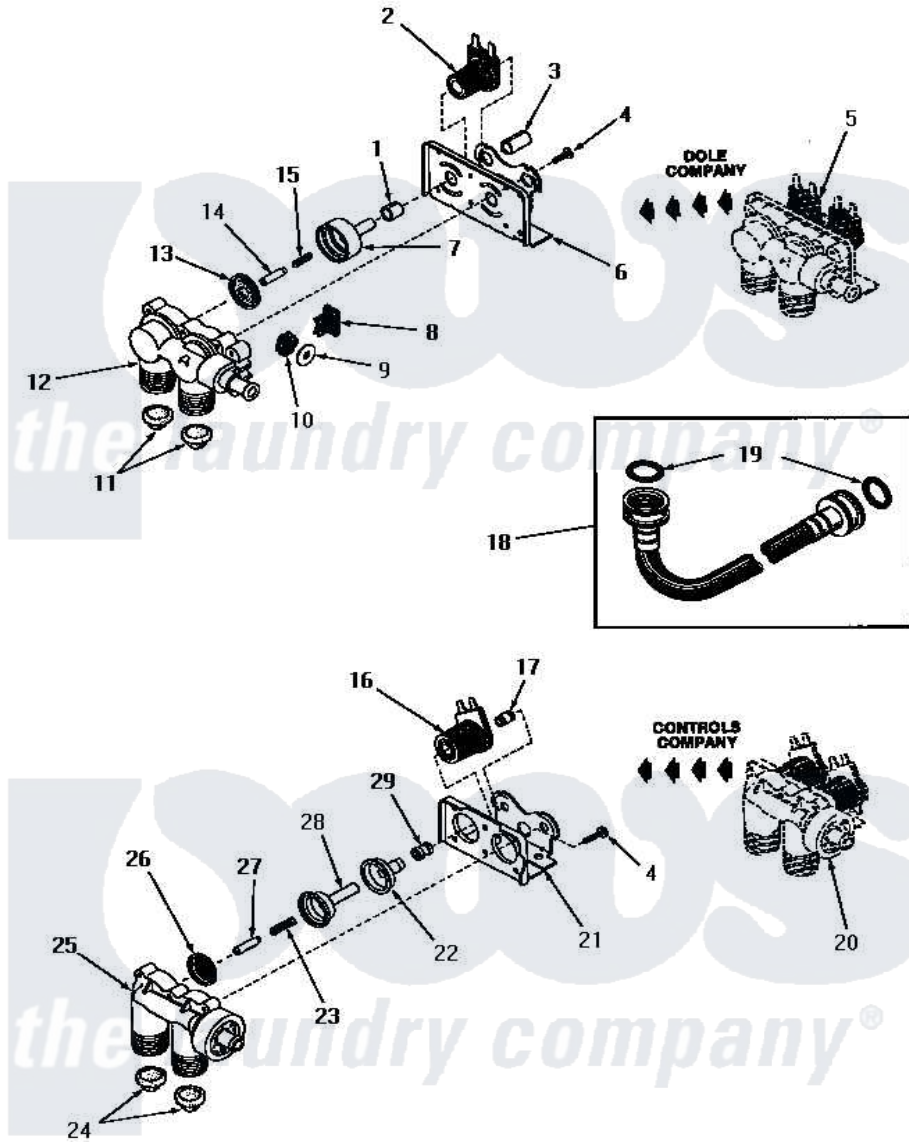

Amana FA6311 01 - 25832 & 25833 MIXING VALVE ASSEMBLIES

25832 and 25833 MIXING VALVE ASSEMBLIES
(See Page 18 for complete assembly)

Amana [Residential Amana FA6311 Washer Parts](#) Parts Diagram 01 - 25832 & 25833 MIXING VALVE ASSEMBLIES
Click on the part number to view part

Item	Original Part Number	Replaced By	Status	Part Description
1	24129		Not Available	SLEEVE,SHORT
2	24126	33930		Valve, Mixing
3	24128		Not Available	SLEEVE,LONG
4	25817C		Not Available	SCREW
5	Y00000000		Not Available	SEE NOTE MIXING VALVE ASSEMBLY
6	Y24127		Not Available	MOUNTING BRACKET
7	24130			Guide, Armature
8	Y24135		Not Available	PLUG,FLOW REGULATOR
9	23224G		Not Available	DIFFUSER
10	23224C			Regulator, Flow
11	24122	22002960		Strainer, Washer Inlet
12	24125			Body, Valve
13	24134		Not Available	DIAPHRAGM
14	24132		Not Available	ARMATURE
15	24131		Not Available	SPRING
16	24596A		Not Available	SOLENOID

17	25817M		Not Available	SOLENOID PLUG
18	20241	EZ20241		20 x 24 x 1 Filter 1 Metal Side
19	20290	Y013783		Washer, Inlet Hose
20	Y00000000		Not Available	SEE NOTE MIXING VALVE ASSEMBLY
21	25817B		Not Available	MOUNTING BRACKET
22	25817E		Not Available	SLEEVE, GUIDE xREPLACE
23	25817G		Not Available	SPRING
24	24122	22002960		Strainer, Washer Inlet
25	24123		Not Available	VALVE BODY
26	25817K		Not Available	DIAPHRAGM
27	25817H		Not Available	ARMATURE
28	25817F		Not Available	ARMATURE GUIDE
29	25817D		Not Available	SLEEVE ADAPTER