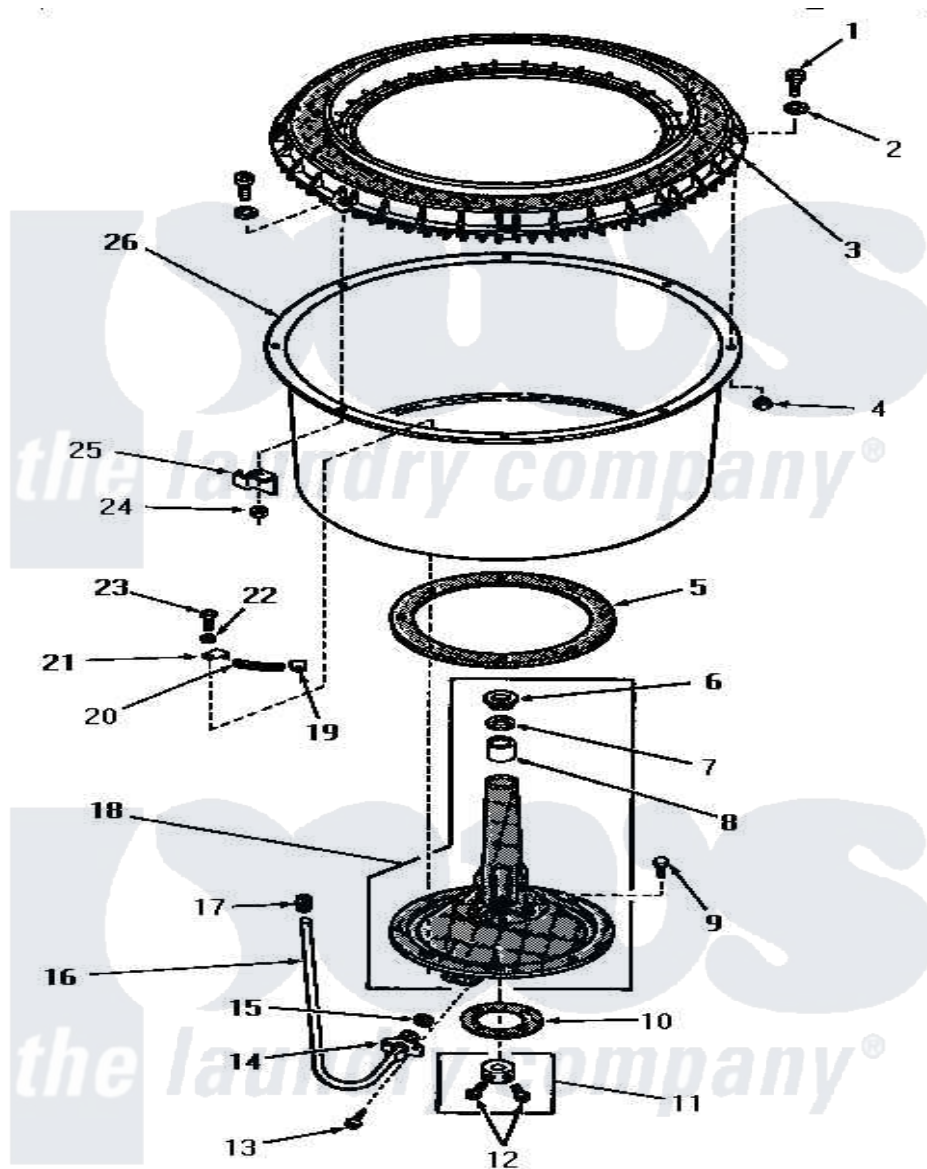

Amana FA6311 03 - AGITATOR POST & SPIN TUB

AGITATOR POST AND SPIN TUB

Amana [Residential Amana FA6311 Washer Parts](#) Parts Diagram 03 - AGITATOR POST & SPIN TUB
 Click on the part number to view part

Item	Original Part Number	Replaced By	Status	Part Description
1	25251	EZ25251		25 x 25 x 1 Filter 1 Metal Side
2	25100			Washer, 17/64 ID x 1/2 OD
3	24931		Not Available	BALANCE RING
4	25250			Nut, 1/4-20 Hex Nyllock
5	22449		Not Available	GASKET
6	23685			Bearing
7	23684			Seal
8	23686			Bearing
9	20261			Screw, Cap
10	20120			Gasket
11	20377			Collar Assembly
12	23481	02422		Screw, 1/4-20 X 1/2 HeX
13	20852		Not Available	SCREW,10-24 X 1/2 HEX
14	26046			Bracket, Sediment Tube
15	20110			Gasket
16	25980			Tube, Sediment

17	22361		Sleeve
18	26016	2-6016	Wheel 71/2x6
19	22446		Clip
20	22144		Spring
21	22447		Clip
22	20121	Not Available	GASKET
23	20260		Screw, 5/16-18 X 3/4 RD
24	26678		Nut, Self-Locking
25	22025		Bracket
26	25976	Not Available	TUB,SPIN-SS
NI	243P3	Not Available	KIT,AGITATOR POST