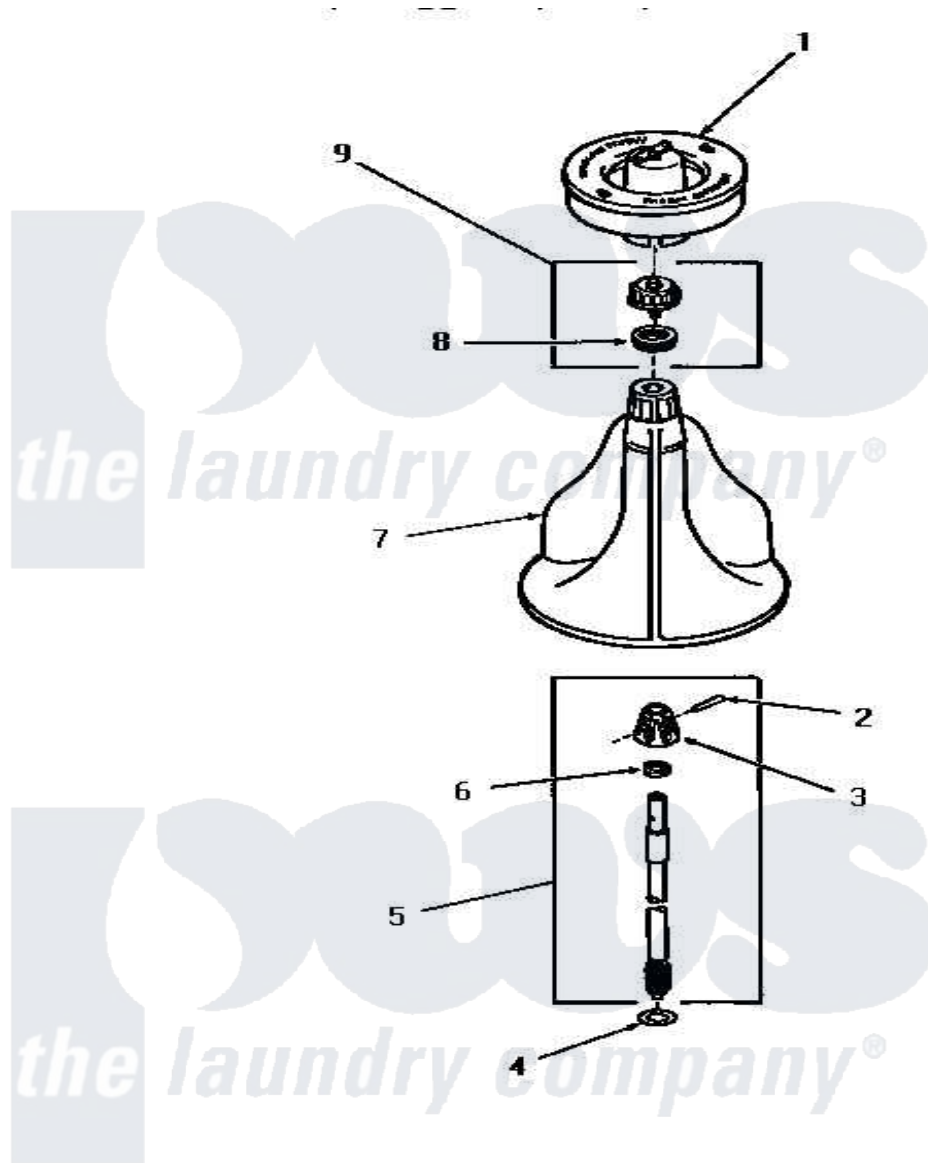

Amana FA6311 04 - AGITATOR, SHAFT & FABRIC SOFTENER DISP

AGITATOR, SHAFT AND FABRIC SOFTENER DISPENSER

Amana Residential Amana FA6311 Washer Parts Parts Diagram 04 - AGITATOR, SHAFT & FABRIC SOFTENER DISP
 Click on the part number to view part

Item	Original Part Number	Replaced By	Status	Part Description
1	23546		Not Available	ASSY,DISPENSER-FAB-SOF
2	20243			Pin, Taper
3	20056		Not Available	BLOCK, DRIVE
4	22135			Washer
5	21751	21751P		Assyshaft
6	20057	222T017P01		Washer FIB 21/32 ID X 1156 OD X 1/8
7	25975		Not Available	ASSY,AGITATOR
8	21036			Clip, Cable
9	26015			Assembly, Cap And Ring-Agitator
"	26014			Assembly, Cap And Ring-Agitator