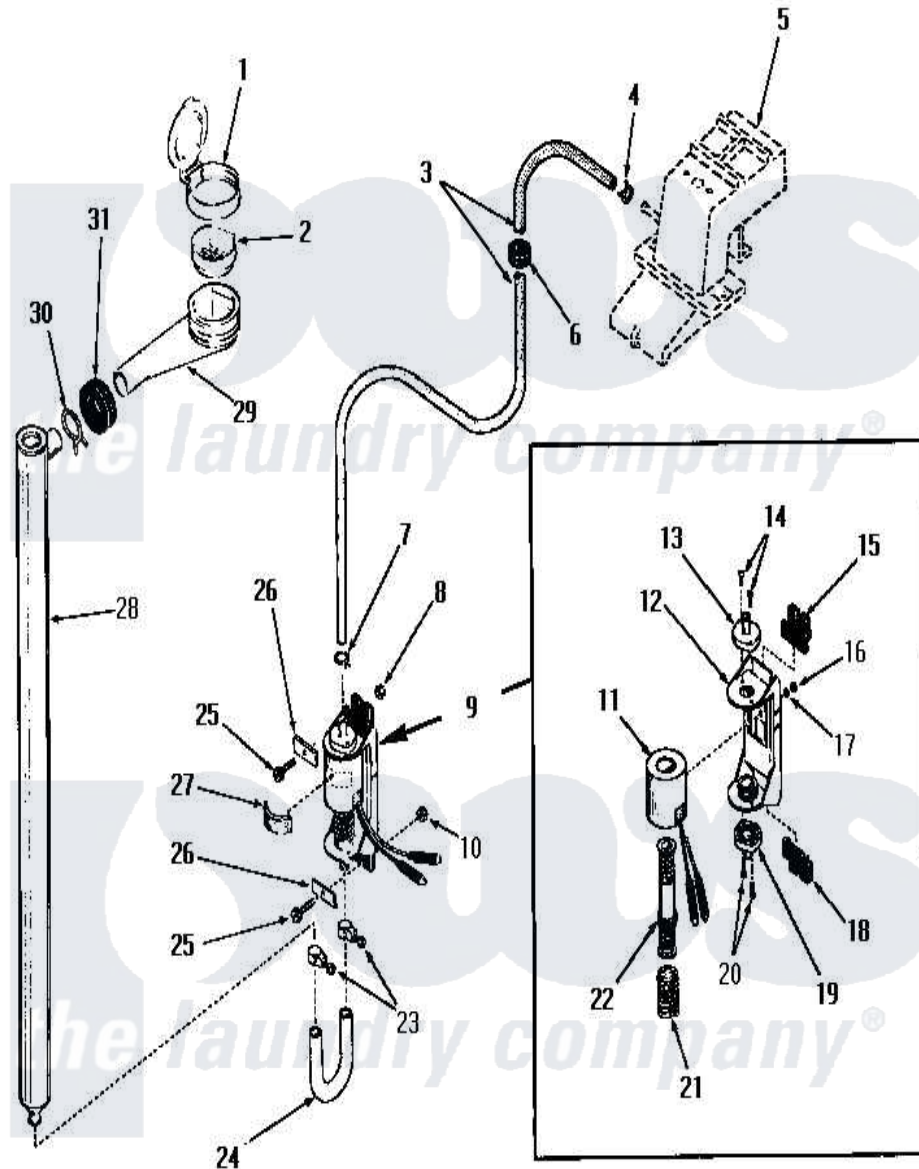

Amana FA6311 05 - BLEACH DISPENSER

Amana [Residential Amana FA6311 Washer Parts](#) Parts Diagram 05 - BLEACH DISPENSER
 Click on the part number to view part

Item	Original Part Number	Replaced By	Status	Part Description
1	22484		Not Available	BLEACH LID
2	21984			Cover, Dispenser
3	22300		Not Available	HOSE
4	23410		Not Available	HOSE CLAMP
5	Y00000000		Not Available	SEE NOTE WATER INLET
6	22299		Not Available	GROMMET
7	22295		Not Available	HOSE CLAMP
8	22001			Nut, 10-24 Nylon Hex BR
9	22337			Pump, Bleach
10	22001			Nut, 10-24 Nylon Hex BR
11	22337B		Not Available	COIL AND FRAME
12	22337A		Not Available	BASE
13	22337E		Not Available	HOSE CONNECTOR
14	51356		Not Available	SCREW,6-32 X 5/16 RD H
15	22337F		Not Available	ISOLATION MOUNT
16	22337G		Not Available	NUT

17	21735	Not Available	LOCKWASHER,No.10 INTSHKP
18	22337F	Not Available	ISOLATION MOUNT
19	22337E	Not Available	HOSE CONNECTOR
20	51356	Not Available	SCREW,6-32 X 5/16 RD H
21	22337D	Not Available	SPRING
22	22337C	Not Available	ARMATURE AND VALVE
23	24604	Not Available	HOSE CLAMP
24	22302	Not Available	HOSE
25	25989	Not Available	HEX HEAD SCREW
26	Y22287	Not Available	BLEACH PUMP BRACKET
27	25220	Not Available	BUMPER
28	22303	Not Available	TUBE,BLEACH
29	22377	Not Available	DISPENSER xREPLACE
30	Y03640	Not Available	CLAMP
31	20118	Not Available	GROMMET,1982 INV