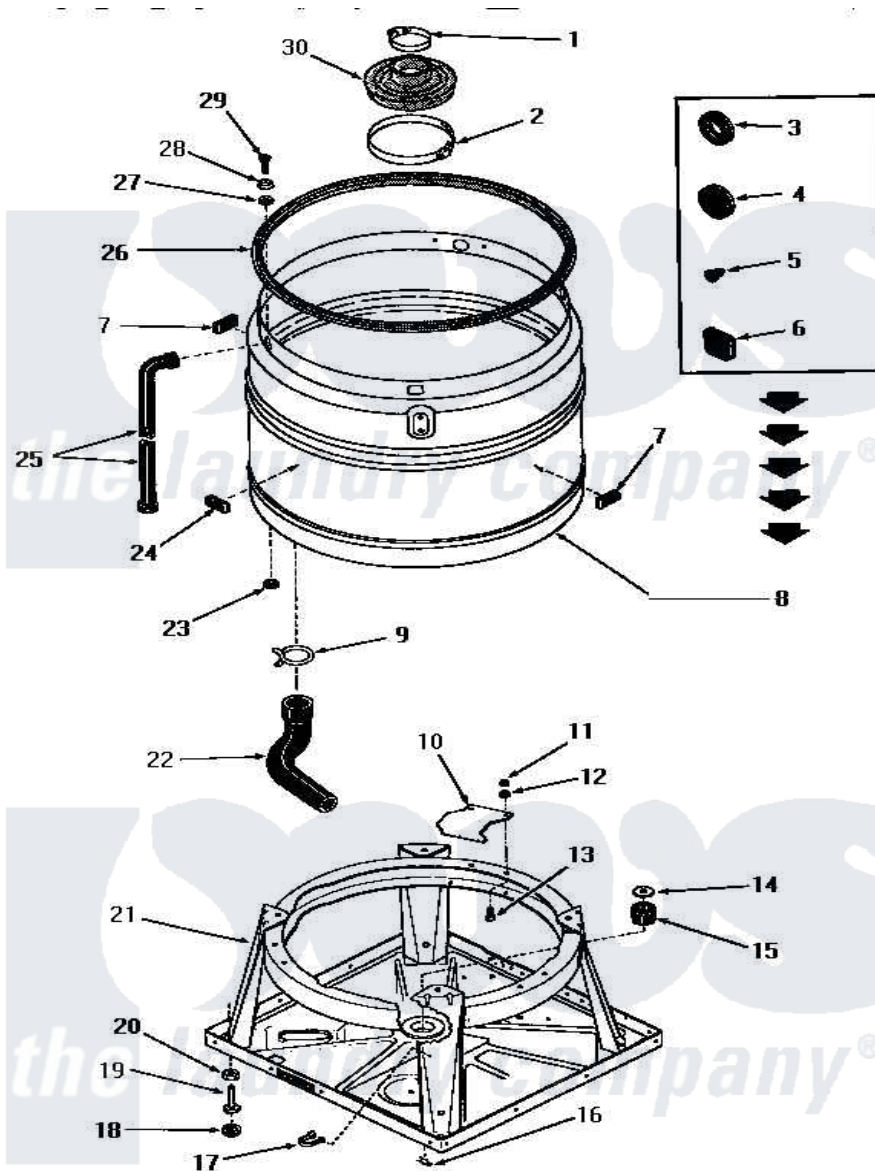

# Amana FA6311 06 - BOOT, CHASSIS & DRAIN TUB

**BOOT, CHASSIS AND DRAIN TUB**

Amana [Residential Amana FA6311 Washer Parts](#) Parts Diagram 06 - BOOT, CHASSIS & DRAIN TUB  
 Click on the part number to view part

Item	Original Part Number	Replaced By	Status	Part Description
1	<a href="#">20107</a>			Upper Clamp
2	20108	<a href="#">F200201</a>		Clamp Hose #56
3	20118		Not Available	GROMMET,1982 INV
4	20305	<a href="#">20-305</a>		Sizzle Do Not Ship Ups
5	21393	<a href="#">21-393</a>		Piezo Sounder
6	<a href="#">21651</a>			Grommet
7	<a href="#">23258</a>			Pad, Bumper
8	26034M		Not Available	ASSY,SPLASH TUB
9	<a href="#">10108</a>			Seal
10	<a href="#">21905</a>			Plate, Snubber
11	20275	<a href="#">27001225</a>		Nut, Jam Mid Lock 1/4-20
12	<a href="#">03189</a>			LoCkwasher, 1/4 Std-C P
13	<a href="#">02422</a>			Screw, 1/4-20 X 1/2 HeX
14	20162		Not Available	SPACER
15	20195		Not Available	GROMMET
16	26012	<a href="#">2-6012</a>		Blower Wheel

17	22837		Not Available	STRAP,WIRE
18	21749	<a href="#">40016001</a>		Foot, Rubber
19	20409	<a href="#">22003428</a>		Leg, Adjustable
20	Y21899	<a href="#">40038101</a>		Nut, Leg
21	<a href="#">26028</a>			Assembly, Chassis xReplace
22	<a href="#">25112</a>			Hose
23	<a href="#">20115</a>			Grommet
24	23257		Not Available	PAD,BUMPER
25	22818		Not Available	HOSE
26	21233		Not Available	GASKET
27	<a href="#">20112</a>			Grommet
28	<a href="#">20111</a>			Washer
29	20259		Not Available	SCREW
30	20129		Not Available	BOOT