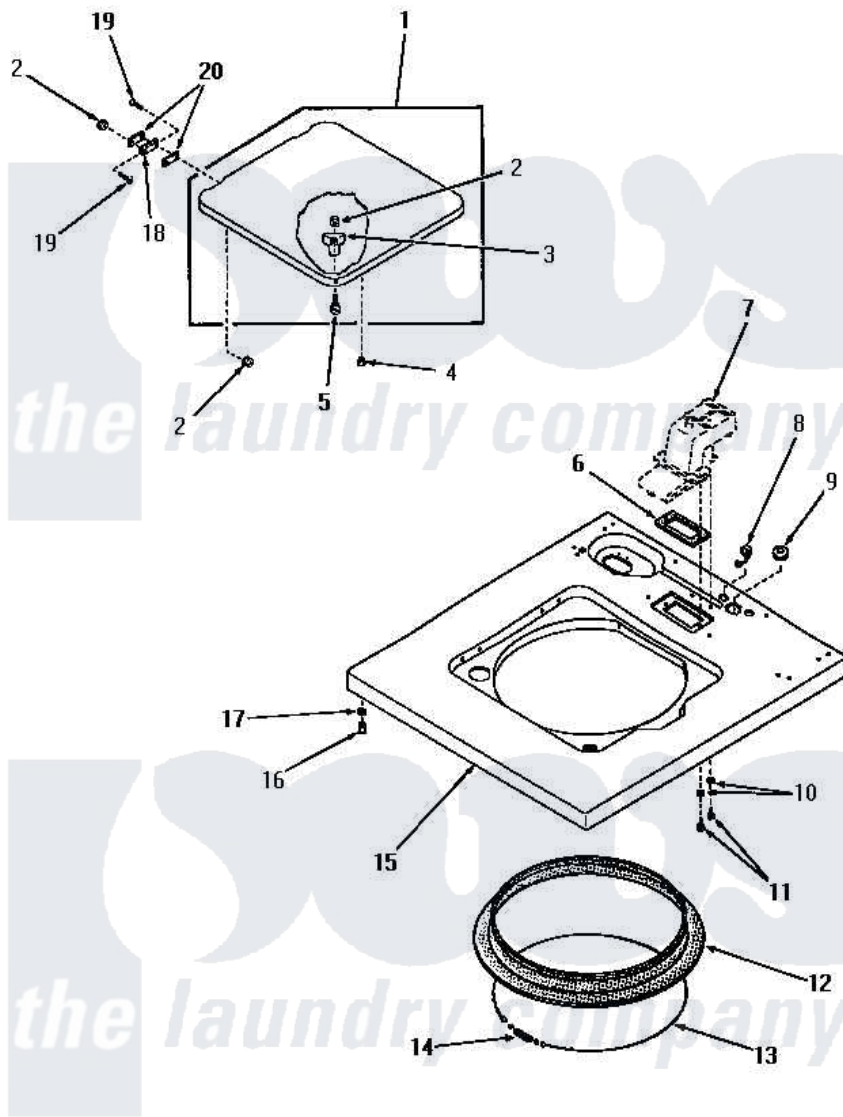

Amana FA6311 07 - CABINET TOP & LOADING DOOR

CABINET TOP AND LOADING DOOR

Amana [Residential Amana FA6311 Washer Parts](#) Parts Diagram 07 - CABINET TOP & LOADING DOOR
 Click on the part number to view part

Item	Original Part Number	Replaced By	Status	Part Description
1	26901H		Not Available	ASSY,LID & CATCH
"	26901A		Not Available	LOADING DOOR, AVOCADO
"	26901K		Not Available	LOADING DOOR, COFFEE
"	26901L		Not Available	ASSY,LID & CATCH
"	26901W		Not Available	ASSY,LID & CATCH xREPLACE
"	26901C		Not Available	LOADING DOOR, COPPERTONE
2	21752			Nut, 8-32 Hex Brilock
3	25217	R0603504		Actuator, Door Switch
4	21176			Bumper
5	26769			Assembly, Screw And Washer
6	23255		Not Available	GASKET
7	Y00000000		Not Available	SEE NOTE WATER INLET
8	21903	211881		Grommet, Cord Part Not Used- Gas Models Only
9	20118		Not Available	GROMMET,1982 INV

10	20493		Washer, 11/64 ID x 3/8 OD
11	55469	500226	Screw, 8b-16 x 5/8 Tap
12	25277		Guard, Rim
13	22352		Not Available RETAINER,WIRE
14	20791		Not Available SPRING
15	26819W		Not Available CABINET TOP, WHITE
"	26819A		Not Available CABINET TOP, AVOCADO
"	26819K		Not Available CABINET TOP, COFFEE
"	26819C		Not Available CABINET TOP, COPPERTONE
"	26819L		Not Available ASSY, TOP
"	26819H		Not Available CABINET TOP, HARVEST GOLD
16	23007		Not Available CAGED NUT
17	24861		Not Available LOCKWASHER, .448X.789SH
18	21583		Hinge
19	22649		Screw, 8-32 X 13/32 FI
20	21584		Gasket