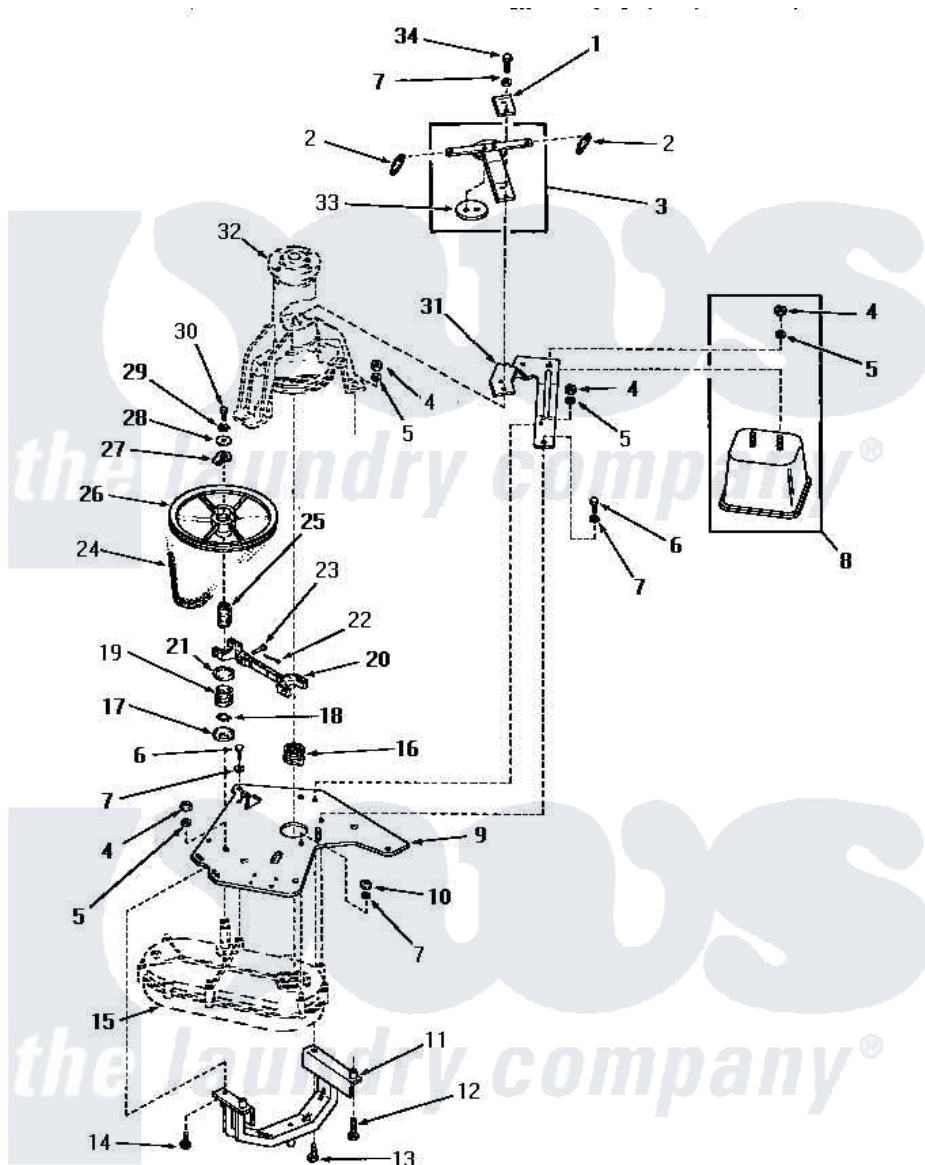

# Amana FA6311 08 - CBAL WEIGHT, BRKT, MTG PLT & TRANS

**COUNTERBALANCE WEIGHT, BRACKET,  
MOUNTING PLATE AND TRANSMISSION BELT**

Amana [Residential Amana FA6311 Washer Parts](#) Parts Diagram 08 - CBAL WEIGHT, BRKT, MTG PLT & TRANS  
Click on the part number to view part

Item	Original Part Number	Replaced By	Status	Part Description
1	<a href="#">22614</a>			Plate, Support
2	<a href="#">23632</a>			Spring
3	<a href="#">20168</a>			Assembly, Snubber
4	20274	<a href="#">62739</a>		Nut, Lock
5	<a href="#">20277</a>			Lockwasher, 3/8 Std X 3
6	<a href="#">20264</a>			Screw, 1/4-20 X 2 HeX H
7	<a href="#">03189</a>			LoCkwasher, 1/4 Std-C P
8	25230		Not Available	COUNTERBALANCE WEIGHT
9	24749		Not Available	MOUNTING PLATE
10	20275	<a href="#">27001225</a>		Nut, Jam Mid Lock 1/4-20
11	22702		Not Available	ASSY,YOKE & SLEEVE
12	Y22688		Not Available	SCREW,CAP-3/8-16X1-1/4
13	20255		Not Available	SCREW,3/8-16 X 1 HEX H
14	22687		Not Available	SCREW
15	Y00000000		Not Available	SEE NOTE TRANSMISSION ASSEMBLY
16	<a href="#">23647</a>			Jaw

17	26611	Not Available	RETAINER,SPRING-LOWER
18	<a href="#">23751</a>		Ring, Retaining
19	<a href="#">26609</a>		Spring
20	<a href="#">23732</a>		Assembly, Shifter Fork
21	<a href="#">26610</a>		Retainer, Spring-Upper
22	<a href="#">20248</a>		Pin, Cotter
23	23718	Not Available	PIN,SHIFTER
24	<a href="#">23758</a>		Belt
25	<a href="#">23644</a>		Hub
26	23773	Not Available	ASSY,PULLEY-TRANSMISSI
27	<a href="#">23643</a>		Pulley Stop
28	23716	Not Available	WASHER
29	Y03421	Not Available	LOCKWASHER
30	<a href="#">02422</a>		Screw, 1/4-20 X 1/2 HeX
31	25139	Not Available	BRACKET
32	Y00000000	Not Available	SEE NOTE MAIN BEARING
33	20453	Not Available	DISC,FRICITION
34	24233	Not Available	SCREW,CAP-1/4-20 X 3/4
NI	<a href="#">03200</a>		A-D Drive Lubricant
"	285P3	<a href="#">23911</a>	Kit Spring