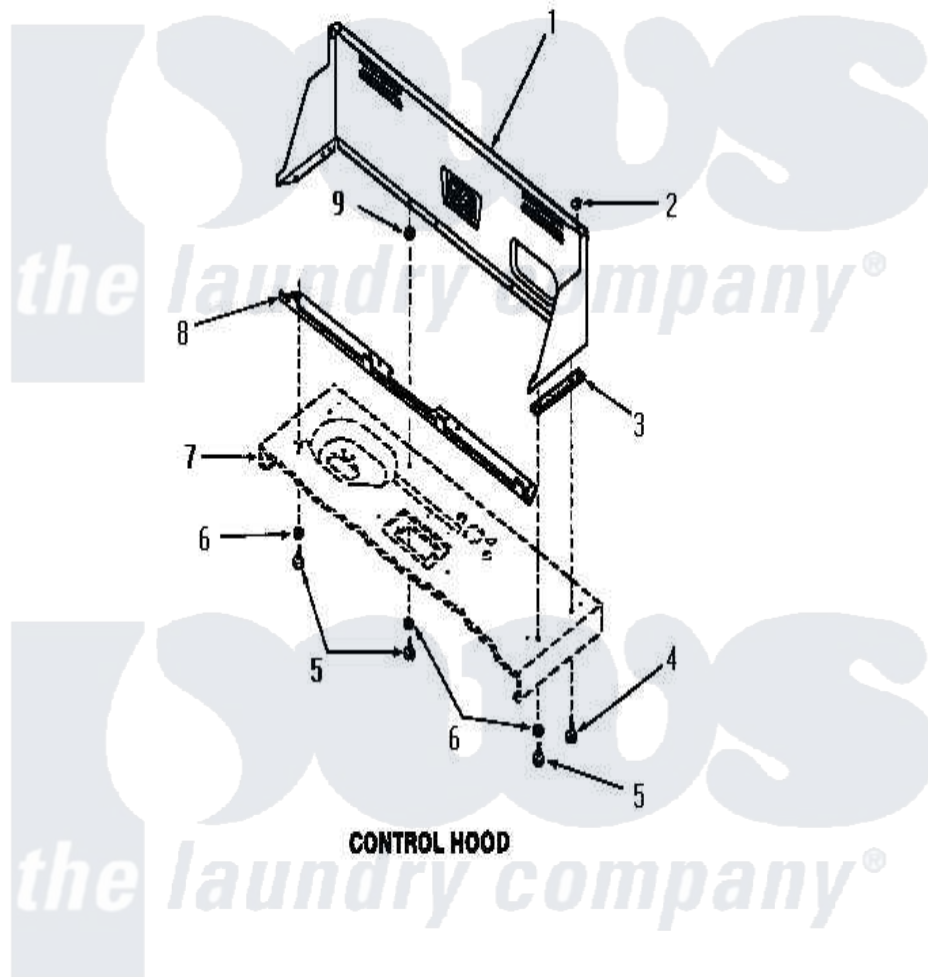

Amana FA6311 09 - CONTROL HOOD

Amana [Residential Amana FA6311 Washer Parts](#) Parts Diagram 09 - CONTROL HOOD
 Click on the part number to view part

Item	Original Part Number	Replaced By	Status	Part Description
1	26820W		Not Available	CONTROL HOOD, WHITE
"	26820H		Not Available	CONTROL HOOD GOLD
"	26820L		Not Available	CONTROL HOOD, ALMOND
"	26820C		Not Available	CONTROL HOOD, COPPERTONE
"	26820K		Not Available	CONTROL HOOD, COFFEE
"	26820A		Not Available	CONTROL HOOD, AVOCADO
2	24522			Nut, Speed-8ab-18 C1995
3	23028		Not Available	GASKET,CONTROL BOX END
4	25724		Not Available	HEX HEAD SCREW
5	52150	489464		Screw
6	20493			Washer, 11/64 ID x 3/8 OD
7	Y00000000		Not Available	SEE NOTE CABINET TOP
8	23360		Not Available	ANGLE
9	23425		Not Available	WASHER,7/32IDX7/16ODX.