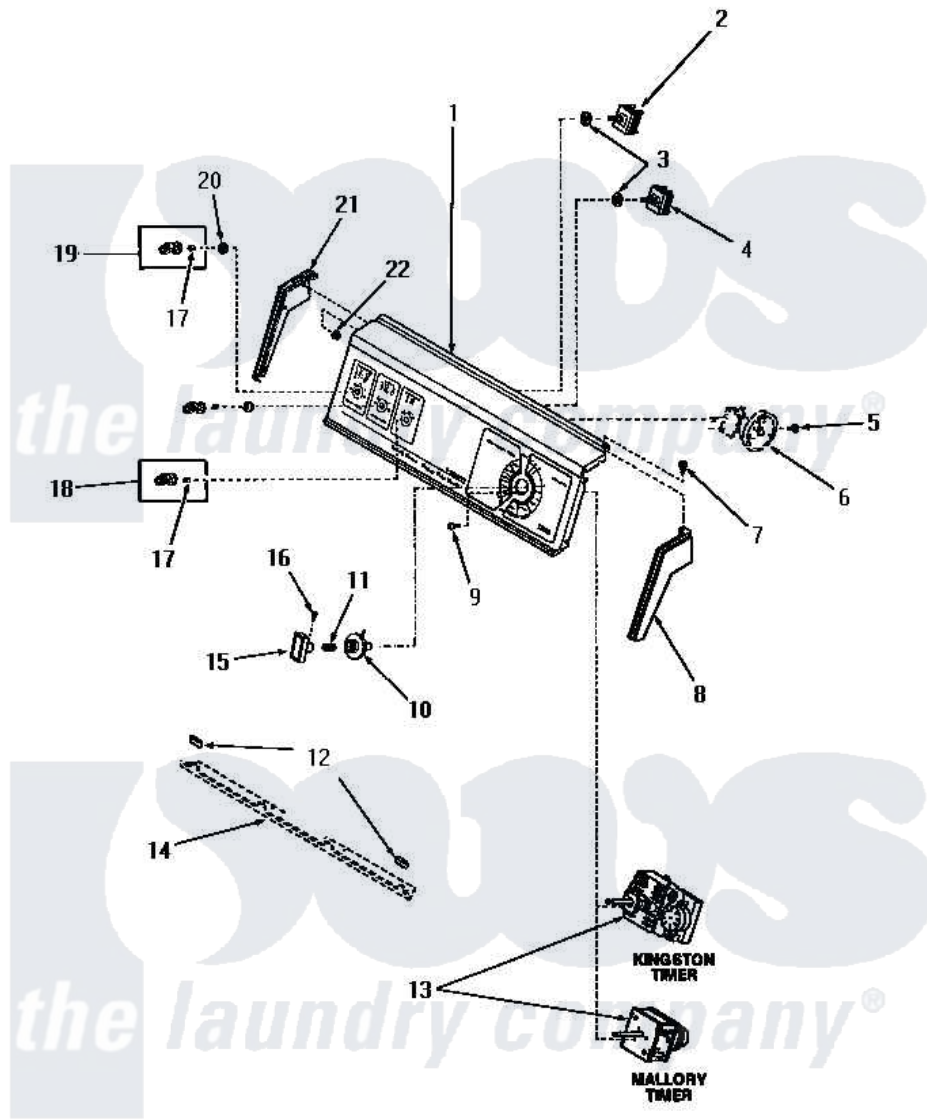

Amana FA6311 10 - CONTROL PANEL & CONTROLS

CONTROL PANEL AND CONTROLS

Amana [Residential Amana FA6311 Washer Parts](#) Parts Diagram 10 - CONTROL PANEL & CONTROLS
 Click on the part number to view part

Item	Original Part Number	Replaced By	Status	Part Description
1	27368			Sub Ra43301
2	21300		Not Available	SWITCH,TEMPERATURE
3	91176			Lockwasher, 3/8 Intshkp
4	21302			Switch, Motor-2SP
5	23962	W10116760		Screw
6	Y00000000		Not Available	SEE NOTE PRESSURE SWITCH
7	25232		Not Available	SCREW,8AB-18X7/8 OVAL
8	25123		Not Available	CONTROL HOOD END, RIGHT
9	70212			Screw, 8-32 X 5/32 RD H
10	26326		Not Available	TIMER KNOB INDICATOR
11	26319			Spring
12	24859		Not Available	SLEEVE,SUPPORT ANGLE
13	26918			Timer
14	Y00000000		Not Available	SEE NOTE PANEL SUPPORT BRACKET

15	27382	Not Available	TIMER KNOB
16	26318		Screw, 8-32 X 1/4 Set S
17	23392	Not Available	CLIP FOR 26816 KNOB
19	27379	Not Available	ASSY,KNOB-SWITCH
20	24205		Nut, Knurled 3/8-24
21	25124	Not Available	CONTROL HOOD END, LEFT
22	25126	5303284616	Clip