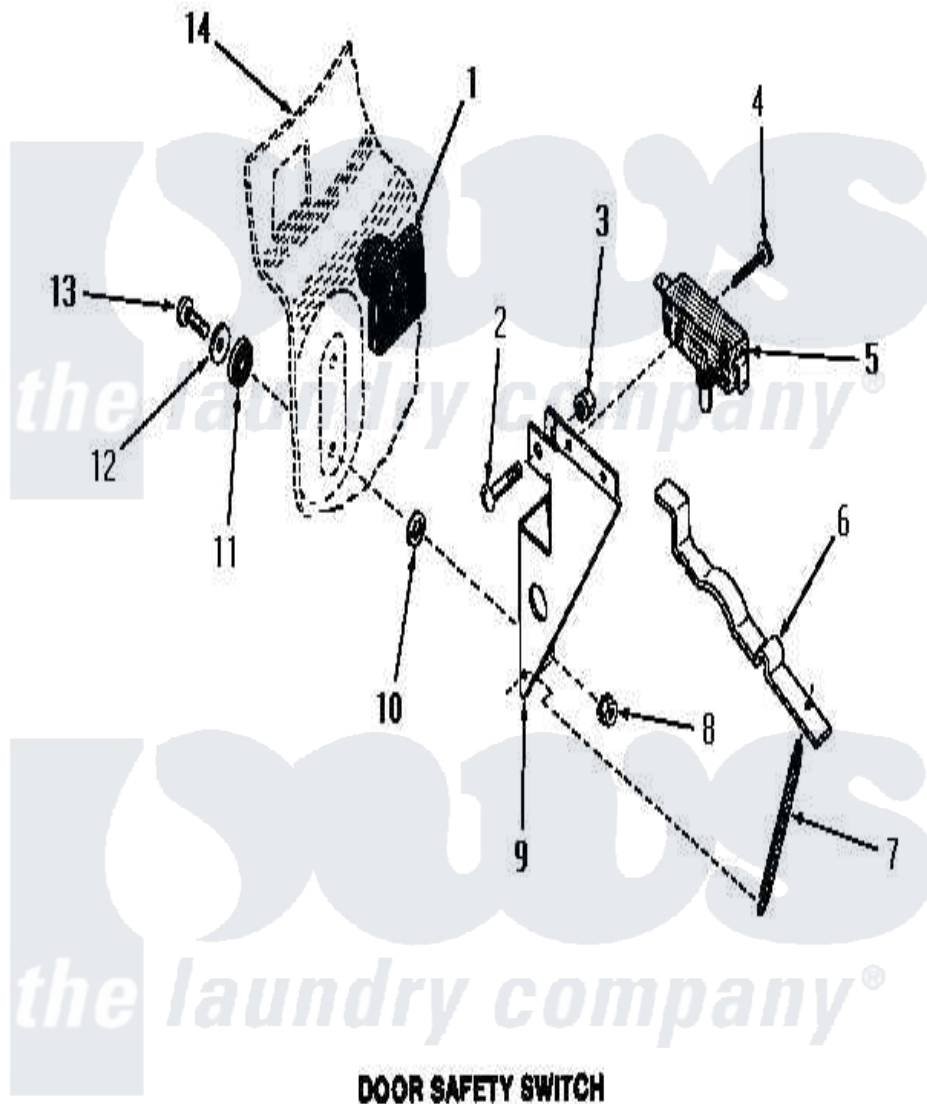

Amana FA6311 11 - DOOR SAFETY SWITCH

Amana [Residential Amana FA6311 Washer Parts](#) Parts Diagram 11 - DOOR SAFETY SWITCH
 Click on the part number to view part

Item	Original Part Number	Replaced By	Status	Part Description
1	23591			Diaphragm
2	Y02370		Not Available	SCREW, 10-24X15/16 HEX
3	22001			Nut, 10-24 Nylon Hex BR
4	51783			Screw, 6b-20 X 7/8 HeX
5	23540		Not Available	SWITCH
6	23592		Not Available	ARM
7	26766		Not Available	SPRING
8	23951	M0282009		Nut
9	22783		Not Available	BRACKET
10	21735		Not Available	LOCKWASHER, No. 10 INTSHKP
11	02928		Not Available	WASHER
12	20492	M0270504		Washer
13	21081			Screw, 10-24 X 1/2 RD H
14	Y00000000		Not Available	SEE NOTE DRAIN TUB