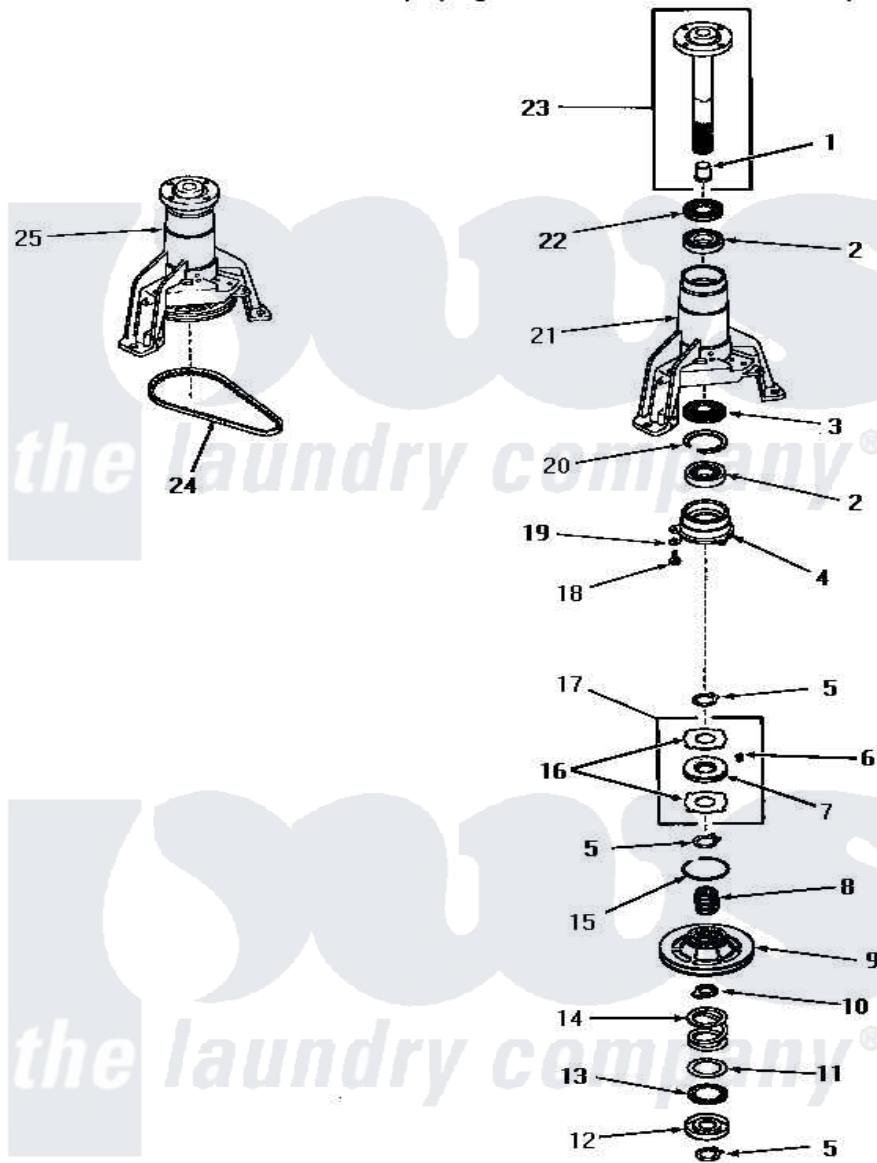

Amana FA6311 13 - MAIN BEARING ASSY & SPIN BELT

MAIN BEARING ASSEMBLY AND SPIN BELT

Amana [Residential Amana FA6311 Washer Parts](#) Parts Diagram 13 - MAIN BEARING ASSY & SPIN BELT
 Click on the part number to view part

Item	Original Part Number	Replaced By	Status	Part Description
1	25854			Bearing
2	20012			Bearing
3	26247			Slinger, Water
4	23639			Retainer
5	23724			Ring, Retaining
6	24500			Clip, Spring
7	23708			Assembly, Brake Disk
8	23634		Not Available	HUB
9	24690			Assembly, Spin Pulley
10	23635		Not Available	STOP
11	23722			Race, Bearing
12	23640			Retainer
13	23721		Not Available	BEARING,NEEDLE
14	23723			Spring
15	Y23720		Not Available	RING,SNAP
16	23637		Not Available	DISC,BRAKE

17	24599		Assembly, Brake Disk
18	02422		Screw, 1/4-20 X 1/2 HeX
19	02431		Lockwasher, 1/4 Ext Shk
20	20084	Not Available	RING,RETAINING
21	25979	Not Available	HOUSING,MAIN BEARING
22	Y21659	Not Available	SEAL
23	23731		Assembly, Spin Shaft
24	23759	Not Available	BELT
25	26018		AsseMbly, Bearing Housing-M
NI	03200		A-D Drive Lubricant