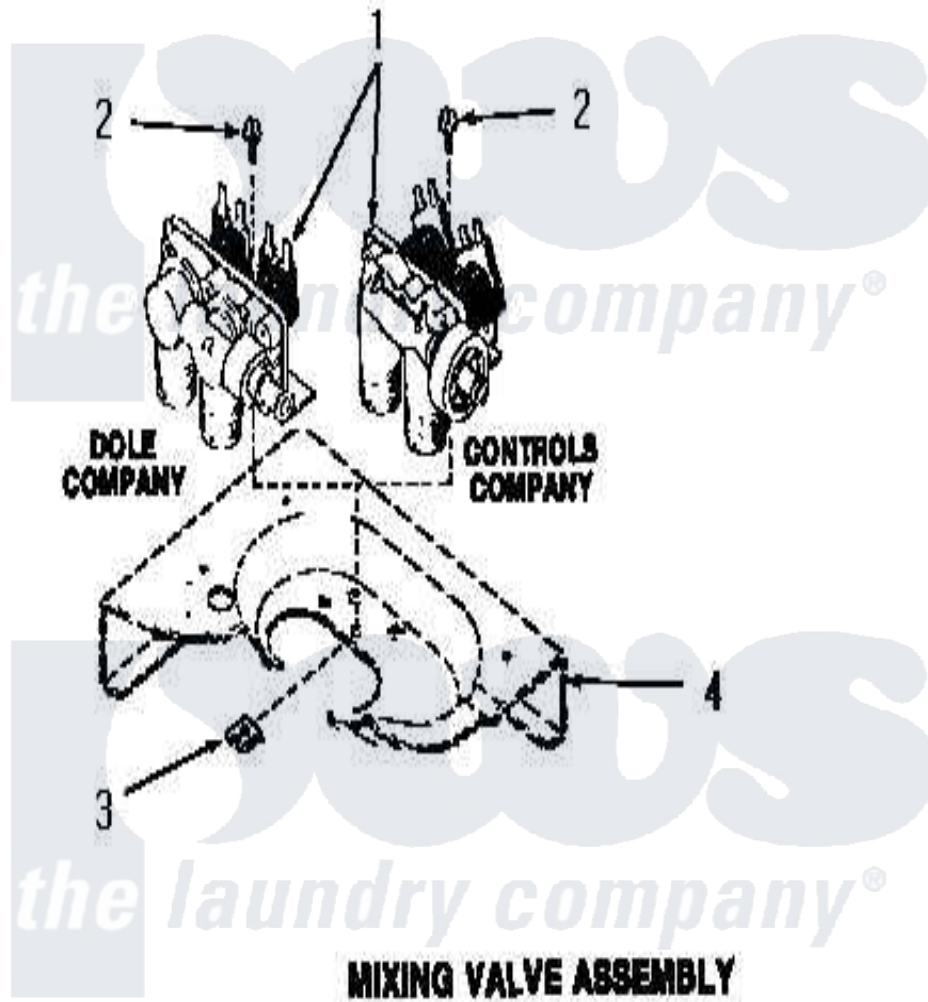

Amana FA6311 14 - MIXING VALVE ASSY

Amana Residential Amana FA6311 Washer Parts Parts Diagram 14 - MIXING VALVE ASSY
Click on the part number to view part

Item	Original Part Number	Replaced By	Status	Part Description
1	25832	205613		Water Valve
2	23962	W10116760		Screw
3	23277		Not Available	NUT,SPEED
4	Y00000000		Not Available	SEE NOTE CABINET TOP