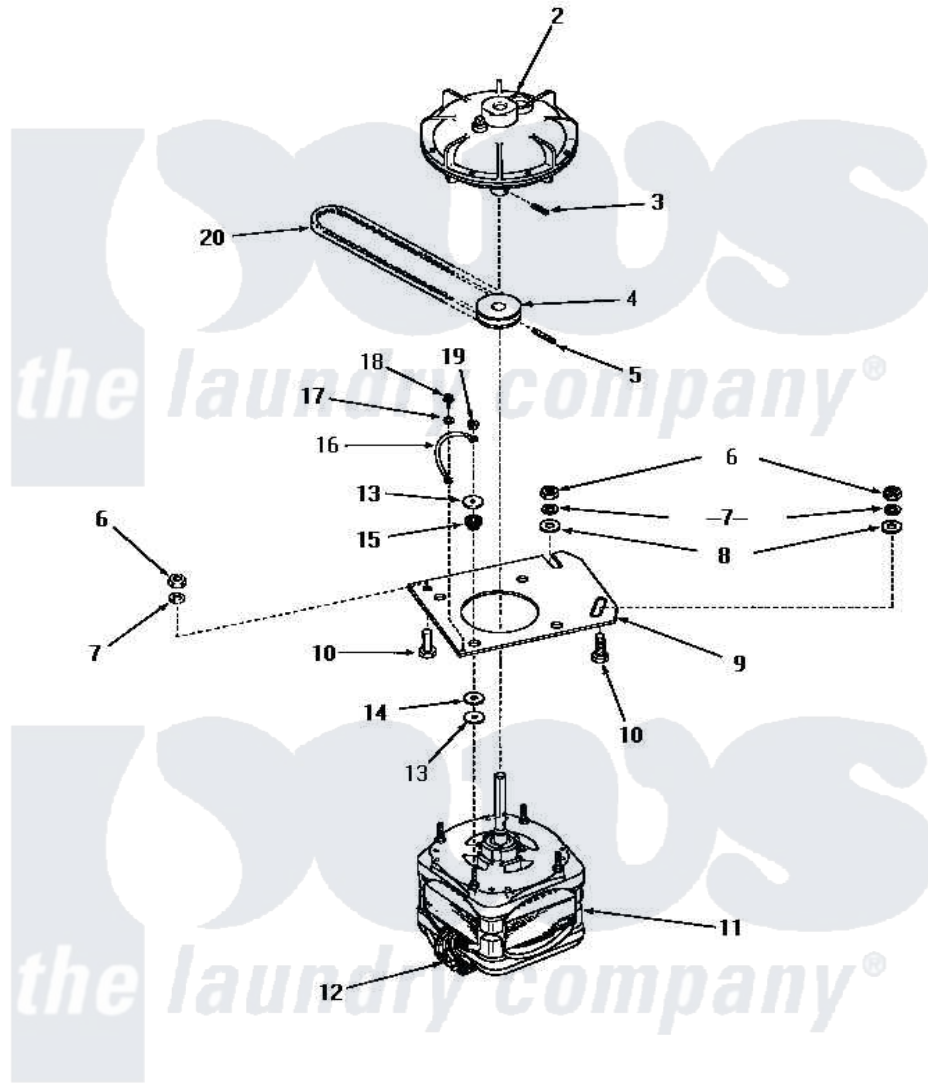

Amana FA6311 15 - MOTOR, FLUID DRIVE & PUMP BELT

MOTOR, FLUID DRIVE AND PUMP BELT

Amana [Residential Amana FA6311 Washer Parts](#) Parts Diagram 15 - MOTOR, FLUID DRIVE & PUMP BELT
 Click on the part number to view part

Item	Original Part Number	Replaced By	Status	Part Description
2	24706			Assembly, Fluid Drive
3	24703		Not Available	PIN,ROLL
4	26116			Pulley, Drive
5	23750			Pin, Roll
6	20274	62739		Nut, Lock
7	20277			Lockwasher, 3/8 Std X 3
8	20279			Washer, 13/32 ID x 13/16 OD
9	23769		Not Available	PLATE,MOUNTING
10	20255		Not Available	SCREW,3/8-16 X 1 HEX H
11	26069			X Assembly, Motor And Pulley
12	24142		Not Available	SWITCH,MOTOR
"	24139		Not Available	SWITCH,MOTOR
13	20103	M0270519		Washer
14	20104			Washer
15	20102		Not Available	WASHER
16	25484		Not Available	GROUND WIRE

17	21735	Not Available	LOCKWASHER, No. 10 INTSHKP
18	20530		Screw, 10-24 x 3/8 Hex
19	23604		Nut, Hex 10-32 Lock
20	23759	Not Available	BELT
NI	20299	Not Available	FLUID DRIVE FLUID-BULK