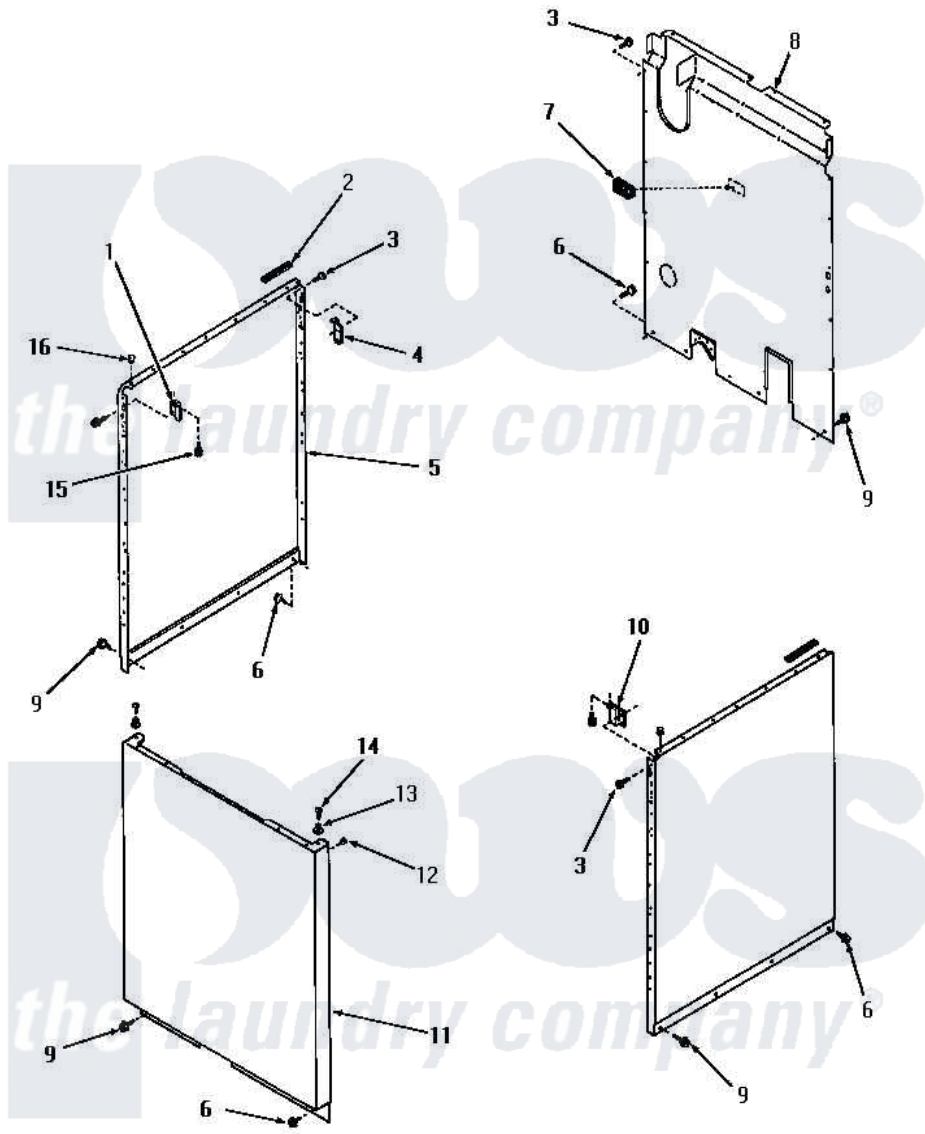

Amana FA6311 16 - PANELS

PANELS

Amana [Residential Amana FA6311 Washer Parts](#) Parts Diagram 16 - PANELS
 Click on the part number to view part

Item	Original Part Number	Replaced By	Status	Part Description
1	26691		Not Available	BRACKET,HOLD DOWN-L.H.
2	80312			Bumper Pad
3	51784		Not Available	SCREW,10B-16 X 1/2 HEX
4	52487			Lug, Hold-Down
5	26821A		Not Available	PANEL,SIDE
"	26821W		Not Available	SIDE PANEL, LEFT OR RIGHT, WHI
"	26821H		Not Available	PANEL,SIDE
"	26821L		Not Available	PANEL,SIDE
"	26821C		Not Available	SIDE PANEL, RIGHT OR LEFT, COP
"	26821K		Not Available	SIDE PANEL, RIGHT OR LEFT, COF
6	26415	27001200		Screw
7	23257		Not Available	PAD,BUMPER
8	24342GR		Not Available	REAR PANEL, GRAY
9	26592		Not Available	HEX HEAD SCREW

10	26690	Not Available	BRACKET,HOLD DOWN-R.H.
11	26822A	Not Available	PANEL,FRONT
"	26822K	Not Available	FRONT PANEL, COFFEE
"	26822C	Not Available	LOADING DOOR, COPPERTONE
"	26822L	Not Available	PANEL,FRONT
"	26822H	Not Available	PANEL,FRONT
"	26822W	Not Available	LOADING DOOR, WHITE
12	20387		Bumper
13	23020	Not Available	MOUNT,PANEL
14	Q6535	Not Available	SCREW,10B-16 X 3/4 ROU
15	Y2008	Not Available	SCREW AND LOCKWASHER
16	21176		Bumper