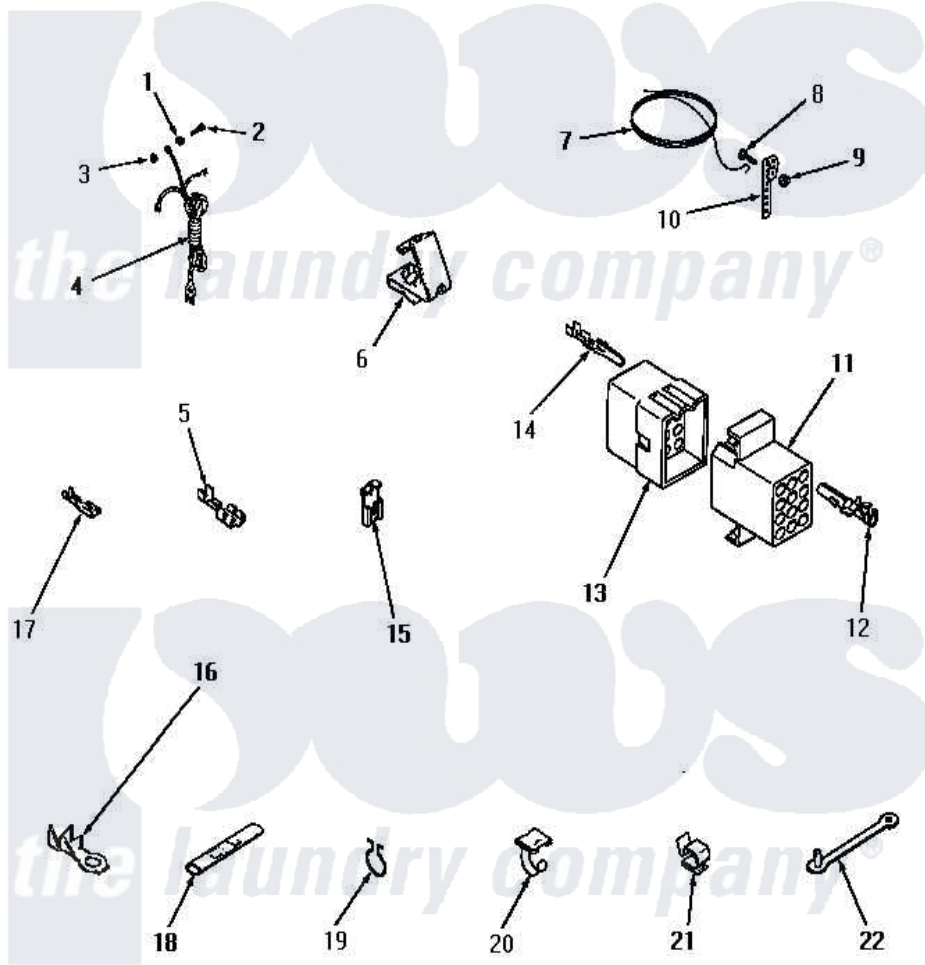

# Amana FA6311 17 - POWER CORD, WIRE & TERMINALS

## POWER CORD, WIRE AND TERMINALS

Amana [Residential Amana FA6311 Washer Parts](#) Parts Diagram 17 - POWER CORD, WIRE & TERMINALS  
 Click on the part number to view part

Item	Original Part Number	Replaced By	Status	Part Description
1	<a href="#">03815</a>			Lockwasher, No.10 Ext Shk
2	<a href="#">20267</a>			Screw, 10-24 X 3/8 Round
3	03673		Not Available	NUT
4	22660		Not Available	POWER CORD AND PLUG
5	Y00119		Not Available	SPADE TERMINAL(18 GAUGE) (1/4 INCH-(1) 18 GAUGE WIRE)
6	00158		Not Available	GROUND CLIP
7	Y21429		Not Available	GROUND WIRE
8	21431		Not Available	ROUND HEAD SCREW
9	Y20278		Not Available	LOCKWASHER
10	21430		Not Available	STRAP,GROUND
11	23042		Not Available	RECEPTACLE
"	Y23034	<a href="#">26163</a>		Receptacle, 9 Circuit
"	<a href="#">23036</a>			Receptacle, 12 Circuit
"	23038		Not Available	RECEPTACLE,15 CIRCUIT
"	23039	<a href="#">697780</a>		Receptacle,

12	Y00117	<a href="#">5011-XX</a>		093 Female Socket
13	23035		Not Available	PLUG,12 CIRCUIT
"	<a href="#">23033</a>			Plug, 9 Circuit
"	<a href="#">23037</a>			Plug, 15 Circuit
"	<a href="#">23041</a>			Plug, 6 Circuit
"	<a href="#">23040</a>			Plug-3 Circuit
14	<a href="#">Y00116</a>			Terminal, Pin-Male
15	<a href="#">Y00120</a>			Terminal, Flag-1/4 Fema
16	<a href="#">00110</a>			No.10 18 Gauge Wire
17	<a href="#">00112</a>			Terminal, Spade-3/16 Fe
18	21091		Not Available	CONNECTOR TWO 1/4 INCH MALE
19	<a href="#">51291</a>			Clip, Wire
20	21793		Not Available	CABLE CLIP
21	<a href="#">21036</a>			Clip, Cable
22	22837		Not Available	STRAP,WIRE