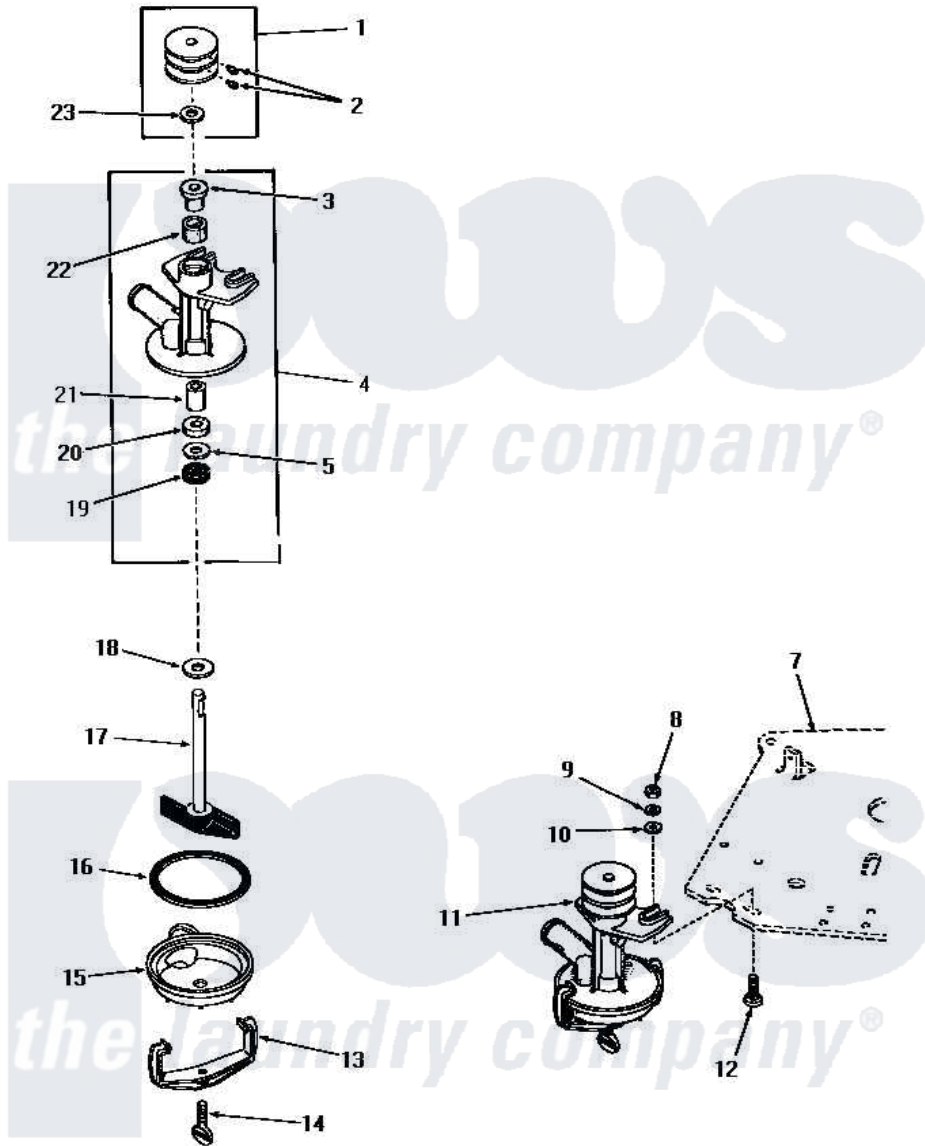

# Amana FA6311 18 - PUMP ASSY

## PUMP ASSEMBLY

Amana [Residential Amana FA6311 Washer Parts](#) Parts Diagram 18 - PUMP ASSY

[Click on the part number to view part](#)

Item	Original Part Number	Replaced By	Status	Part Description
1	23770		Not Available	ASSY,PULLEY
2	<a href="#">02771</a>			Screw, 1/4-20 x 3/8 Hex S
3	<a href="#">20072</a>			Bearing
4	20763		Not Available	PUMP BODY
5	<a href="#">20093</a>			Washer, 29/64 ID x 63/64 OD
7	Y00000000		Not Available	SEE NOTE MOUNTING PLATE
8	20275	<a href="#">27001225</a>		Nut, Jam Mid Lock 1/4-20
9	<a href="#">03189</a>			LoCkwasher, 1/4 Std-C P
10	<a href="#">20176</a>			Washer, .2656 ID x 9/16 OD
11	25178		Not Available	ASSY,PUMP
12	<a href="#">24390</a>			Bolt
13	<a href="#">20066</a>			Clamp, Pump
14	<a href="#">20161</a>			Screw, 5/16-18 X 1-1/16
15	04316		Not Available	BOTTOM,PUMP
16	20097		Not Available	GASKET
17	04372		Not Available	ASSY,IMPELLER

18	<a href="#">20099</a>		Washer, .440idx1.125odx
19	<a href="#">20095</a>		Seal
20	<a href="#">20094</a>		Packing Material
21	<a href="#">20071</a>		Bearing
22	<a href="#">26479</a>		Wick
23	26919	Not Available	WASHER,PUMP PULLEY
NI	<a href="#">131P3</a>		Kit, Pump Kt85