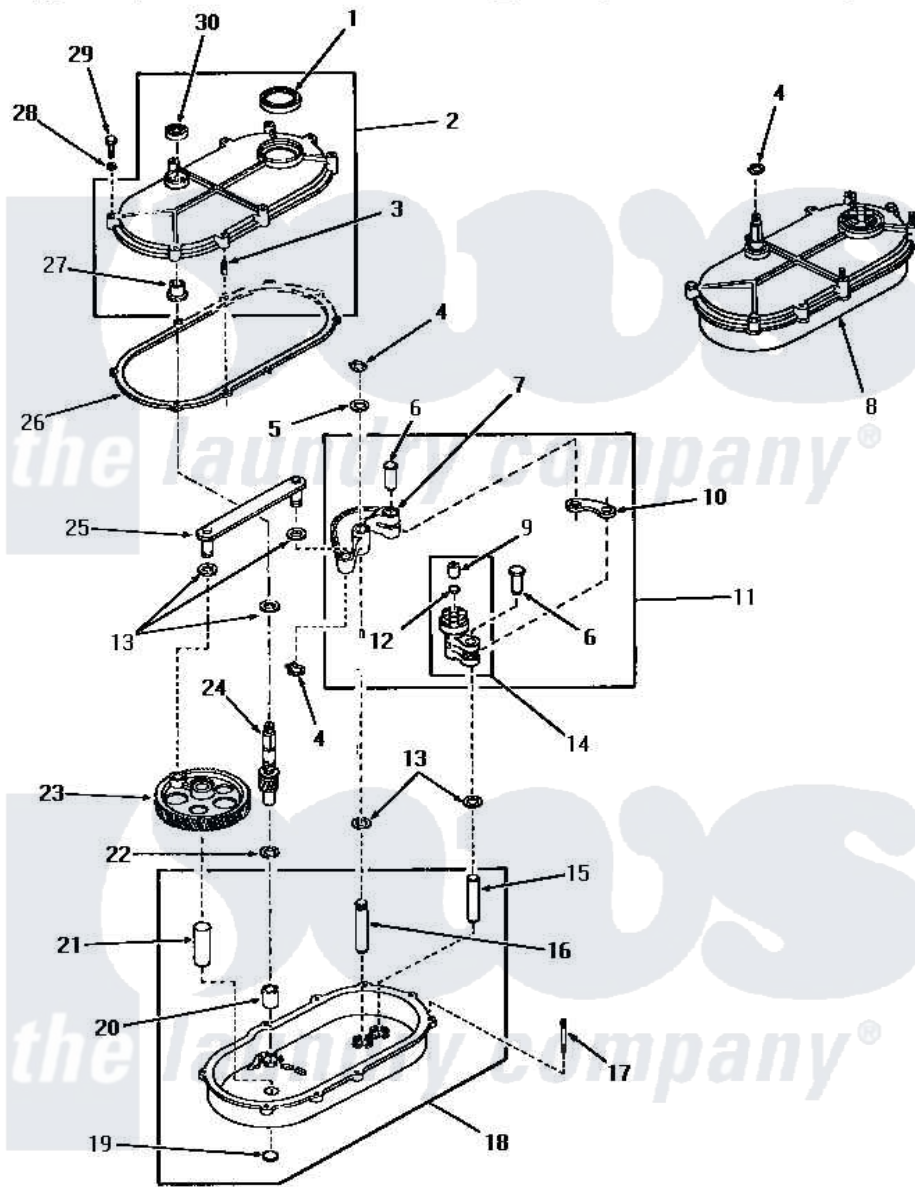

Amana FA6311 19 - TRANSMISSION ASSY

TRANSMISSION ASSEMBLY

Amana [Residential Amana FA6311 Washer Parts](#) Parts Diagram 19 - TRANSMISSION ASSY
 Click on the part number to view part

Item	Original Part Number	Replaced By	Status	Part Description
1	20199			Seal
2	20216		Not Available	ASSY,TRANSMISSION COVE
3	20197		Not Available	DOWEL PIN
4	23751			Ring, Retaining
5	20212	35092		Washer, 3628id X 1.00 X .056
6	01690			Pin, Link
7	05005	05005P		Assembly
8	23828			Assembly, Transmission
9	01711		Not Available	BEARING
10	Y04999		Not Available	LINK
11	20220			Assembly, Rocker Arm
12	Y02479			Disc, Expansion
13	01791			Washer, .626 X 1.125 X1
14	20219	30927P		Assembly Clutch Arm
15	01688		Not Available	PIN
16	24817		Not Available	PIN,ROCKER ARM

17	20155		Not Available	STUD,DOUBLE END 1/4-20
18	23927		Not Available	ASSY,TRANSMISSION xREPLACE
19	Y02769			Disc
20	01993			Bearing, 7/8odx5/8id
21	03477		Not Available	PIN
22	20198	41813		Csa 20198 20 4w 19 Deg Cc
23	02175		Not Available	GEAR,CRANK
24	23645			Pinion
25	03969	03969P		Rod Connecting
26	20059			Gasket
27	20082			Bearing
28	03189			LoCkwasher, 1/4 Std-C P
29	20257		Not Available	SCREW,1/4-20 X 1-1/4 H
30	20200			Seal
NI	02528	02528P		Grease Transmission Mobil 209