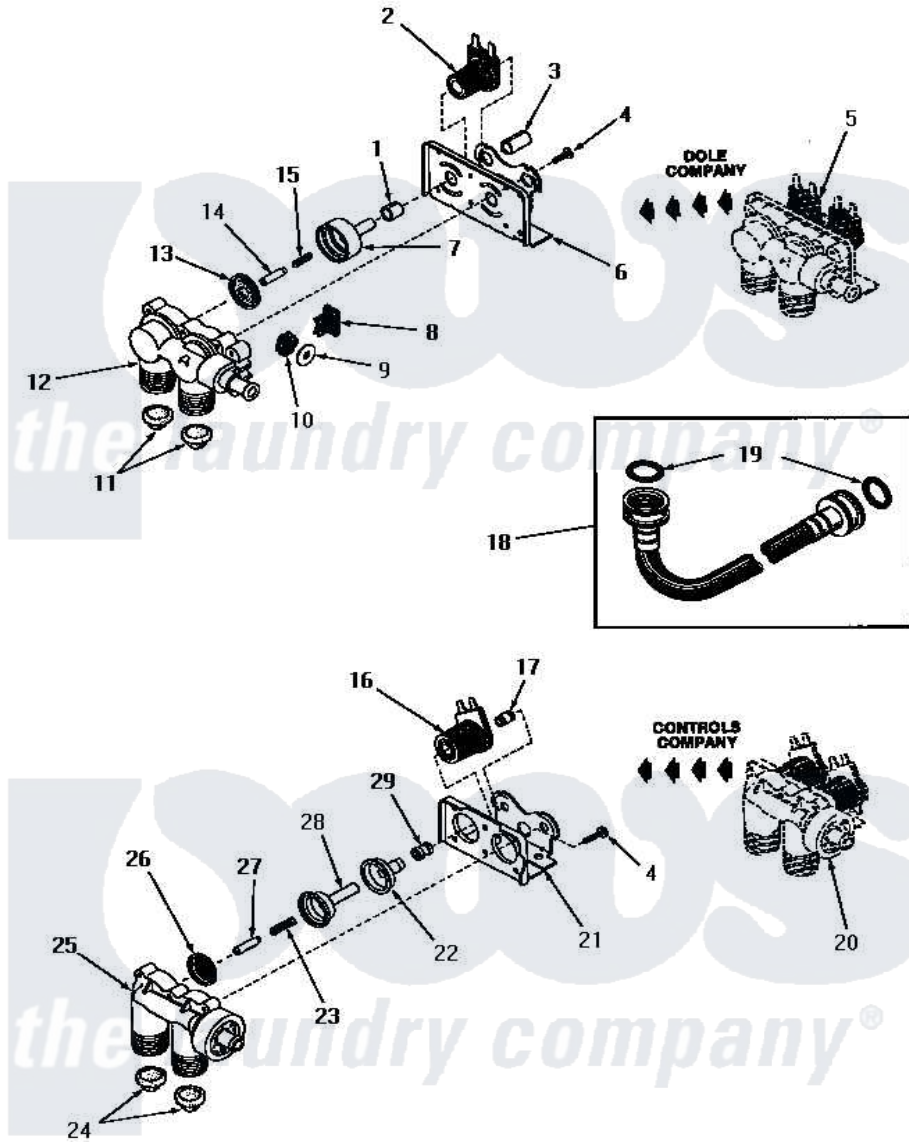

Amana FA6312 01 - 25832 & 25833 MIXING VALVE ASSEMBLIES

25832 and 25833 MIXING VALVE ASSEMBLIES
(See Page 18 for complete assembly)

Amana [Residential Amana FA6312 Washer Parts](#) Parts Diagram 01 - 25832 & 25833 MIXING VALVE ASSEMBLIES
Click on the part number to view part

Item	Original Part Number	Replaced By	Status	Part Description
1	24129		Not Available	SLEEVE,SHORT
2	24126	33930		Valve, Mixing
3	24128		Not Available	SLEEVE,LONG
4	25817C		Not Available	SCREW
5	Y00000000		Not Available	SEE NOTE MIXING VALVE ASSEMBLY
6	Y24127		Not Available	MOUNTING BRACKET
7	24130			Guide, Armature
8	Y24135		Not Available	PLUG,FLOW REGULATOR
9	23224G		Not Available	DIFFUSER
10	23224C			Regulator, Flow
11	24122	22002960		Strainer, Washer Inlet
12	24125			Body, Valve
13	24134		Not Available	DIAPHRAGM
14	24132		Not Available	ARMATURE
15	24131		Not Available	SPRING
16	24596A		Not Available	SOLENOID

17	25817M	Not Available	SOLENOID PLUG
18	20241	EZ20241	20 x 24 x 1 Filter 1 Metal Side
19	20290	Y013783	Washer, Inlet Hose
20	Y00000000	Not Available	SEE NOTE MIXING VALVE ASSEMBLY
21	25817B	Not Available	MOUNTING BRACKET
22	25817E	Not Available	SLEEVE, GUIDE xREPLACE
23	25817G	Not Available	SPRING
24	24122	22002960	Strainer, Washer Inlet
25	24123	Not Available	VALVE BODY
26	25817K	Not Available	DIAPHRAGM
27	25817H	Not Available	ARMATURE
28	25817F	Not Available	ARMATURE GUIDE
29	25817D	Not Available	SLEEVE ADAPTER