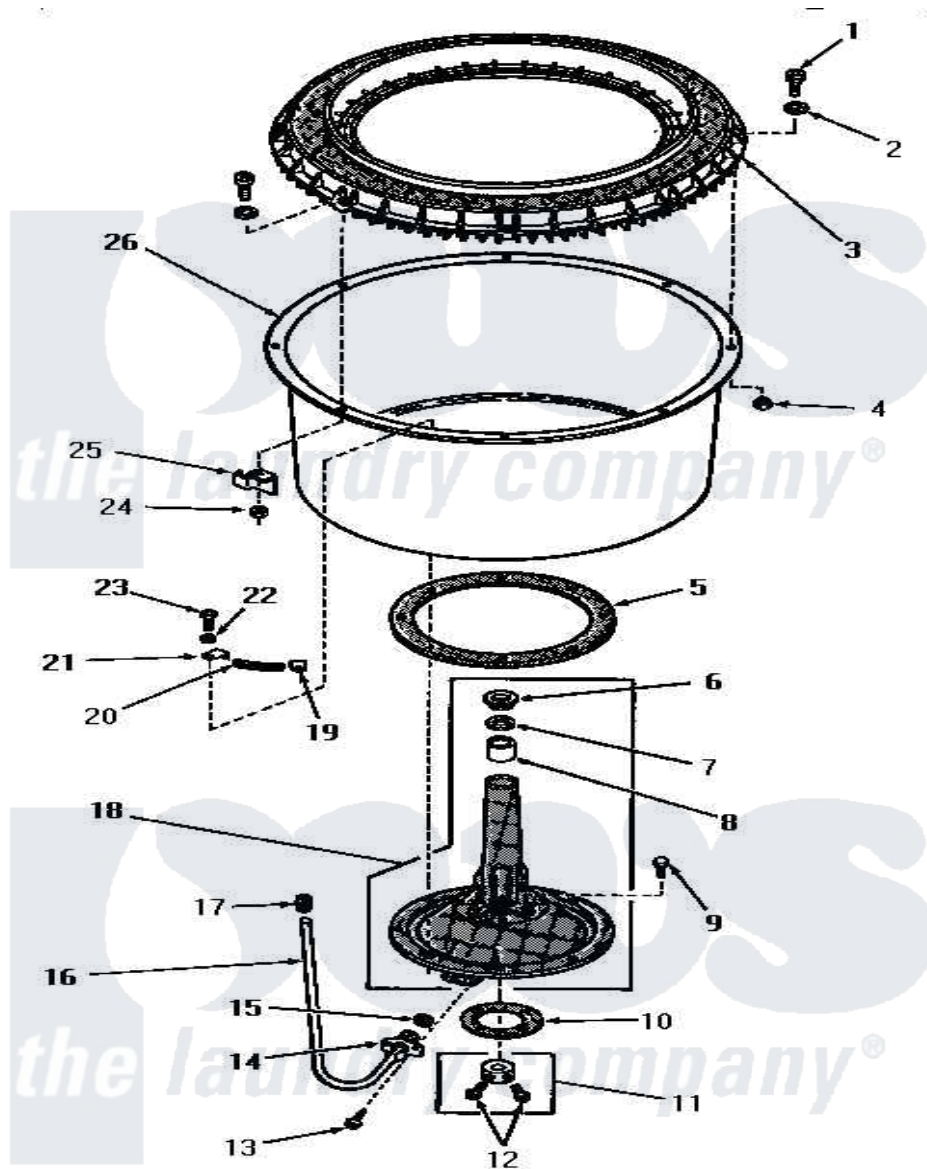

Amana FA6312 03 - AGITATOR POST & SPIN TUB

AGITATOR POST AND SPIN TUB

Amana [Residential Amana FA6312 Washer Parts](#) Parts Diagram 03 - AGITATOR POST & SPIN TUB
 Click on the part number to view part

Item	Original Part Number	Replaced By	Status	Part Description
1	25251	EZ25251		25 x 25 x 1 Filter 1 Metal Side
2	25100			Washer, 17/64 ID x 1/2 OD
3	24931		Not Available	BALANCE RING
4	25250			Nut, 1/4-20 Hex Nyllock
5	20122			Gasket
6	23685			Bearing
7	23684			Seal
8	23686			Bearing
9	20261			Screw, Cap
10	20120			Gasket
11	20377			Collar Assembly
12	23481	02422		Screw, 1/4-20 X 1/2 HeX
13	20852		Not Available	SCREW,10-24 X 1/2 HEX
14	26046			Bracket, Sediment Tube
15	20110			Gasket
16	25980			Tube, Sediment

17	22361		Sleeve
18	26016	2-6016	Wheel 71/2x6
19	22446		Clip
20	22144		Spring
21	22447		Clip
22	20121	Not Available	GASKET
23	20260		Screw, 5/16-18 X 3/4 RD
24	26678		Nut, Self-Locking
25	22025		Bracket
26	26910		Tub, Spin-Blue Porcelain
NI	243P3	Not Available	KIT,AGITATOR POST