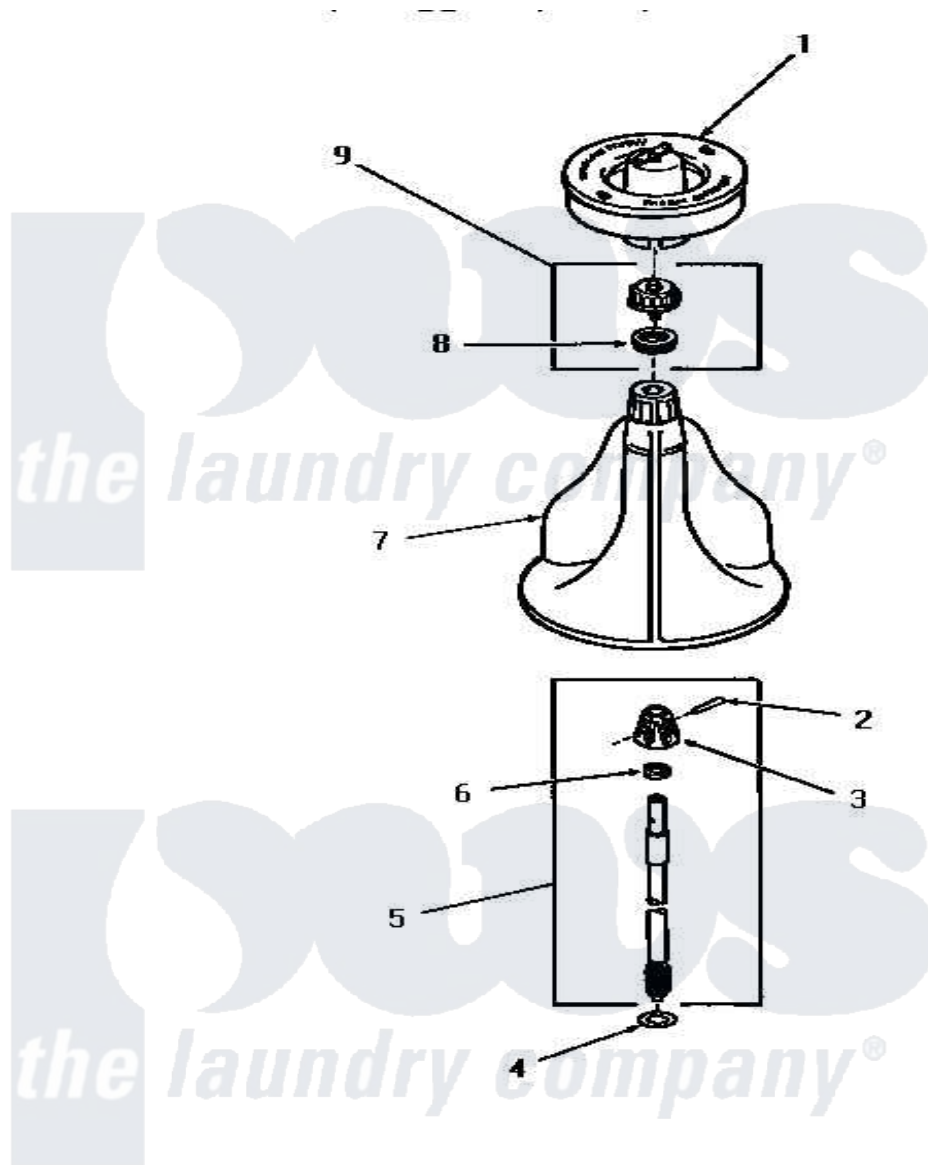

# Amana FA6312 04 - AGITATOR, SHAFT & FABRIC SOFTENER DISP

## AGITATOR, SHAFT AND FABRIC SOFTENER DISPENSER

Amana [Residential Amana FA6312 Washer Parts](#) Parts Diagram 04 - AGITATOR, SHAFT & FABRIC SOFTENER DISP  
 Click on the part number to view part

Item	Original Part Number	Replaced By	Status	Part Description
1	23546		Not Available	ASSY,DISPENSER-FAB-SOF
2	<a href="#">20243</a>			Pin, Taper
3	20056		Not Available	BLOCK, DRIVE
4	<a href="#">22135</a>			Washer
5	21751	<a href="#">21751P</a>		Assyshaft
6	20057	<a href="#">222T017P01</a>		Washer FIB 21/32 ID X 1156 OD X 1/8
7	25975		Not Available	ASSY,AGITATOR
8	<a href="#">21036</a>			Clip, Cable
9	<a href="#">26015</a>			Assembly, Cap And Ring-Agitator
"	<a href="#">26014</a>			Assembly, Cap And Ring-Agitator